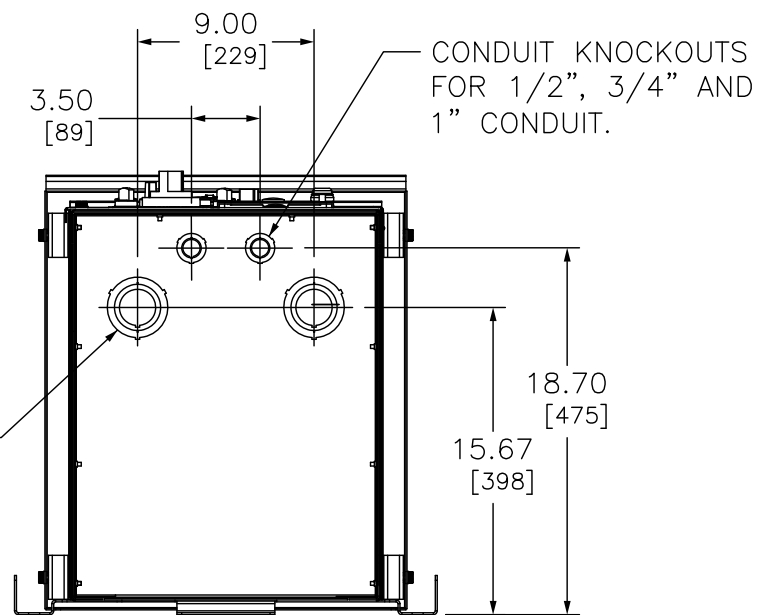

LEFT VIEW

.56/[14] SLOT
TYPICAL 4 PLACES

FRONT VIEW

TOP VIEW

DOOR PROJECTION

BOTTOM VIEW

1HP [.75KW] – 15HP [11KW] AT 460V NORMAL DUTY*
 .5HP [.37KW] – 10HP [7.5KW] AT 460V HEAVY DUTY*
 1HP [.75KW] – 7.5HP [5.5KW] AT 230V NORMAL DUTY*
 .5HP [.4KW] – 5HP [4KW] AT 230V HEAVY DUTY*

*STANDARD DRIVE PACKAGE

DUAL DIMENSIONS: INCHES
MILLIMETERS

ALTIVAR PROCESS
660 DRIVE SYSTEM – OUTLINE

DWG# NHA3293902
NO.