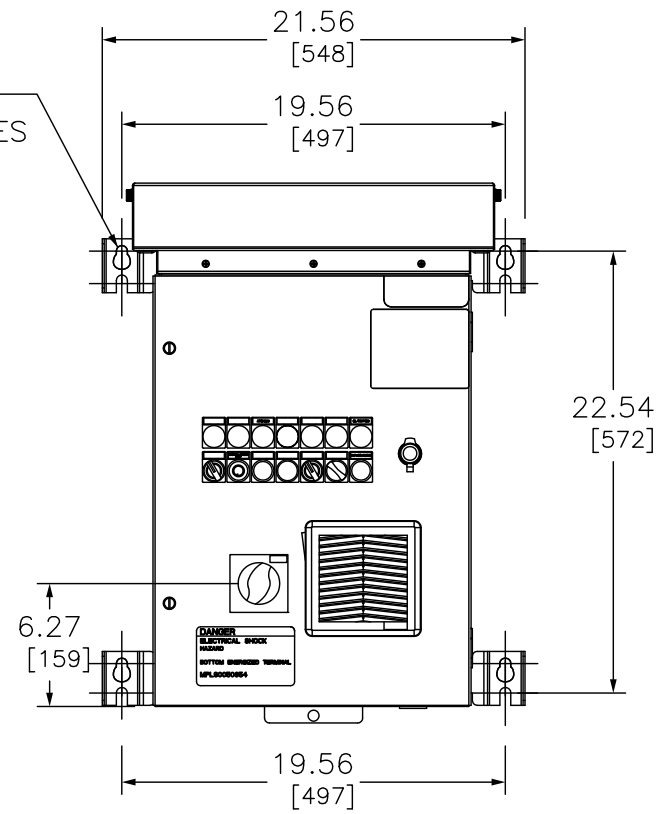

LEFT VIEW

.56/[14] SLOT
TYPICAL 4 PLACES

FRONT VIEW

TOP VIEW

DOOR PROJECTION

BOTTOM VIEW

1HP [.75KW] – 15HP [11KW] AT 460V NORMAL DUTY*
 .5HP [.37KW] – 10HP [7.5KW] AT 460V HEAVY DUTY*
 1HP [.75KW] – 7.5HP [5.5KW] AT 230V NORMAL DUTY*
 .5HP [.4KW] – 5HP [4KW] AT 230V HEAVY DUTY*

*STANDARD DRIVE PACKAGE

DUAL DIMENSIONS: INCHES
MILLIMETERS

ALTIVAR PROCESS
660 DRIVE SYSTEM – OUTLINE

DWG# NHA3293902
NO.