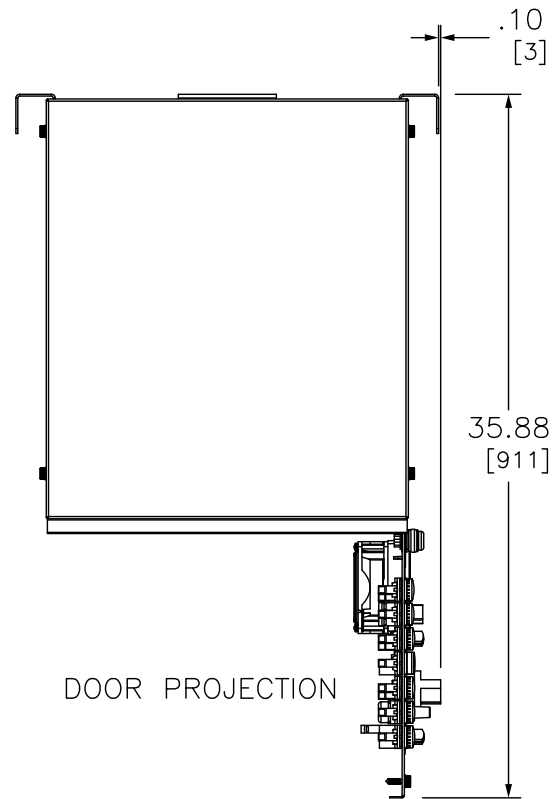

LEFT VIEW

.56/[14] SLOT
TYPICAL 4 PLACES

FRONT VIEW

TOP VIEW

DOOR PROJECTION

BOTTOM VIEW

1HP [.75KW] – 15HP [11KW] AT 460V NORMAL DUTY*
 .5HP [.37KW] – 10HP [7.5KW] AT 460V HEAVY DUTY*
 1HP [.75KW] – 7.5HP [5.5KW] AT 230V NORMAL DUTY*
 .5HP [.4KW] – 5HP [4KW] AT 230V HEAVY DUTY*

*STANDARD DRIVE PACKAGE

DUAL DIMENSIONS: INCHES
MILLIMETERS

ALTIVAR PROCESS
660 DRIVE SYSTEM – OUTLINE

DWG# NHA3293902
NO.