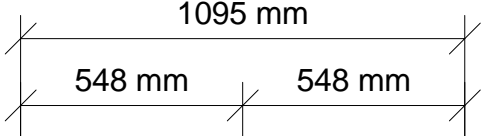

300 mm

Height = 1991 mm

Ref. Level  
0 mm

Height = 1991 mm

Ref. Level  
0 mm

1095 mm

Height = 1991 mm

Ref. Level  
0 mm

Ref. Level  
0 mm

Width = 300 mm

Length = 1095 mm

Width = 300 mm