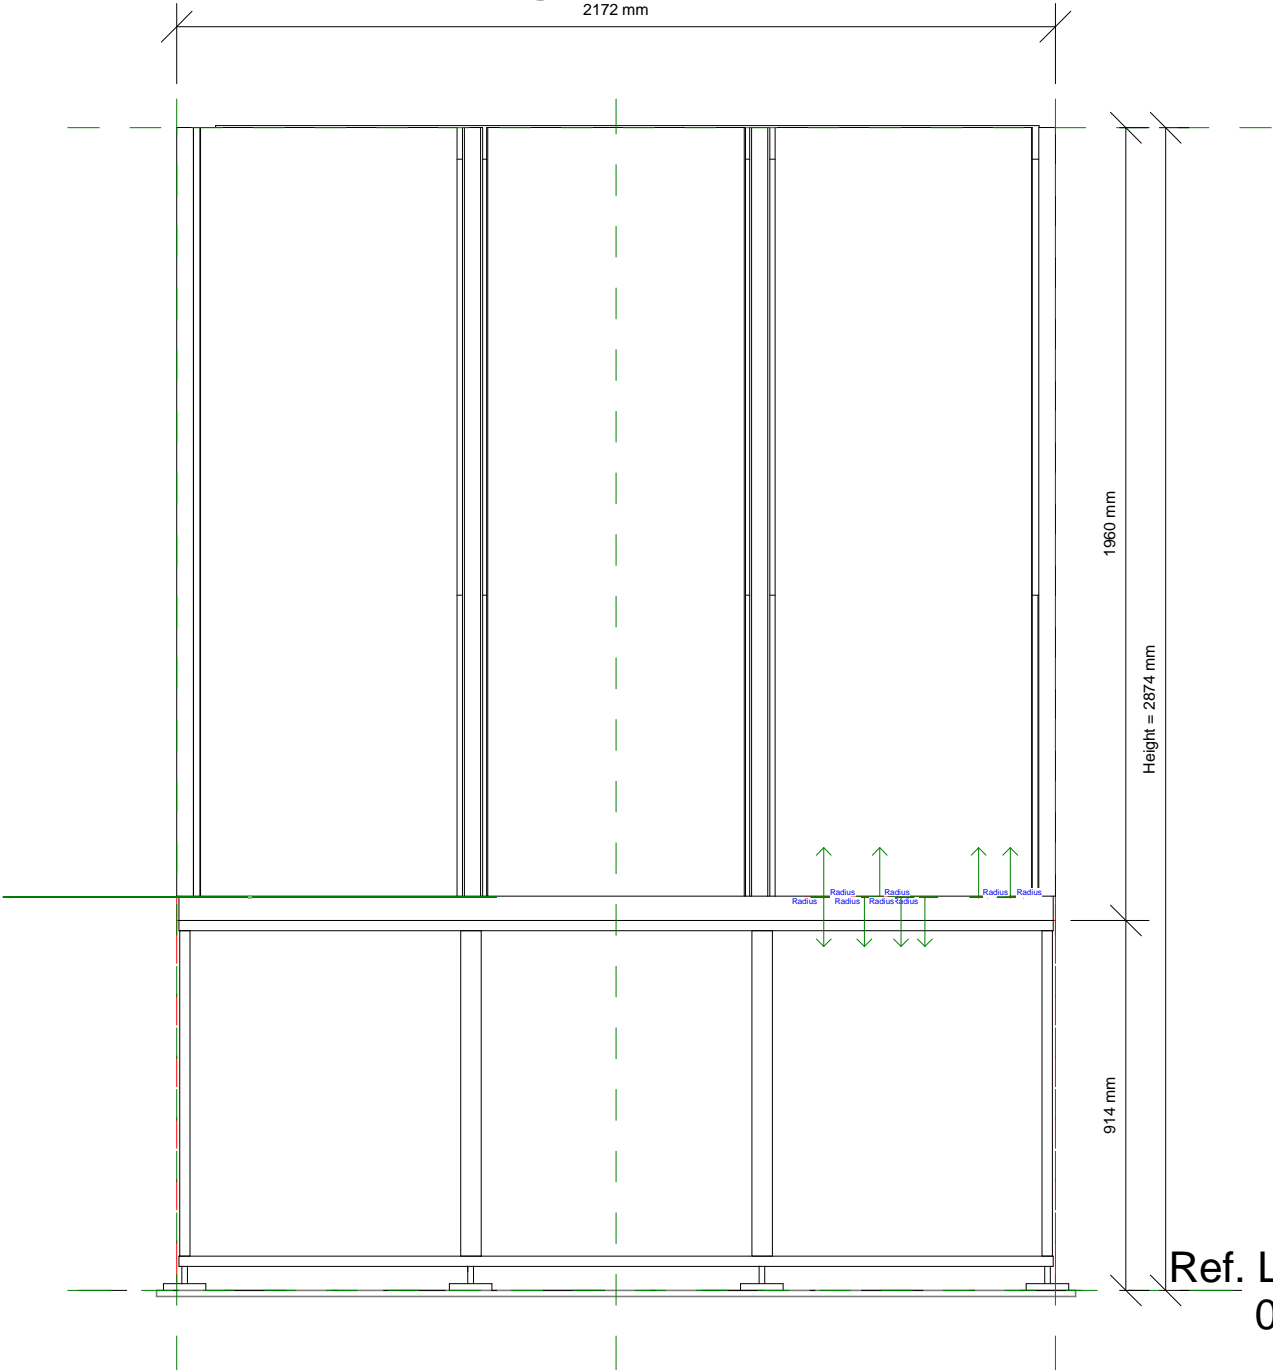

BACK VIEW

2172 mm

Ref. Level
0 mm

LEFT SIDE VIEW

BOTTOM VIEW

Width = 2172 mm

Length = 866 mm

Front Service Clearance = 914 mm