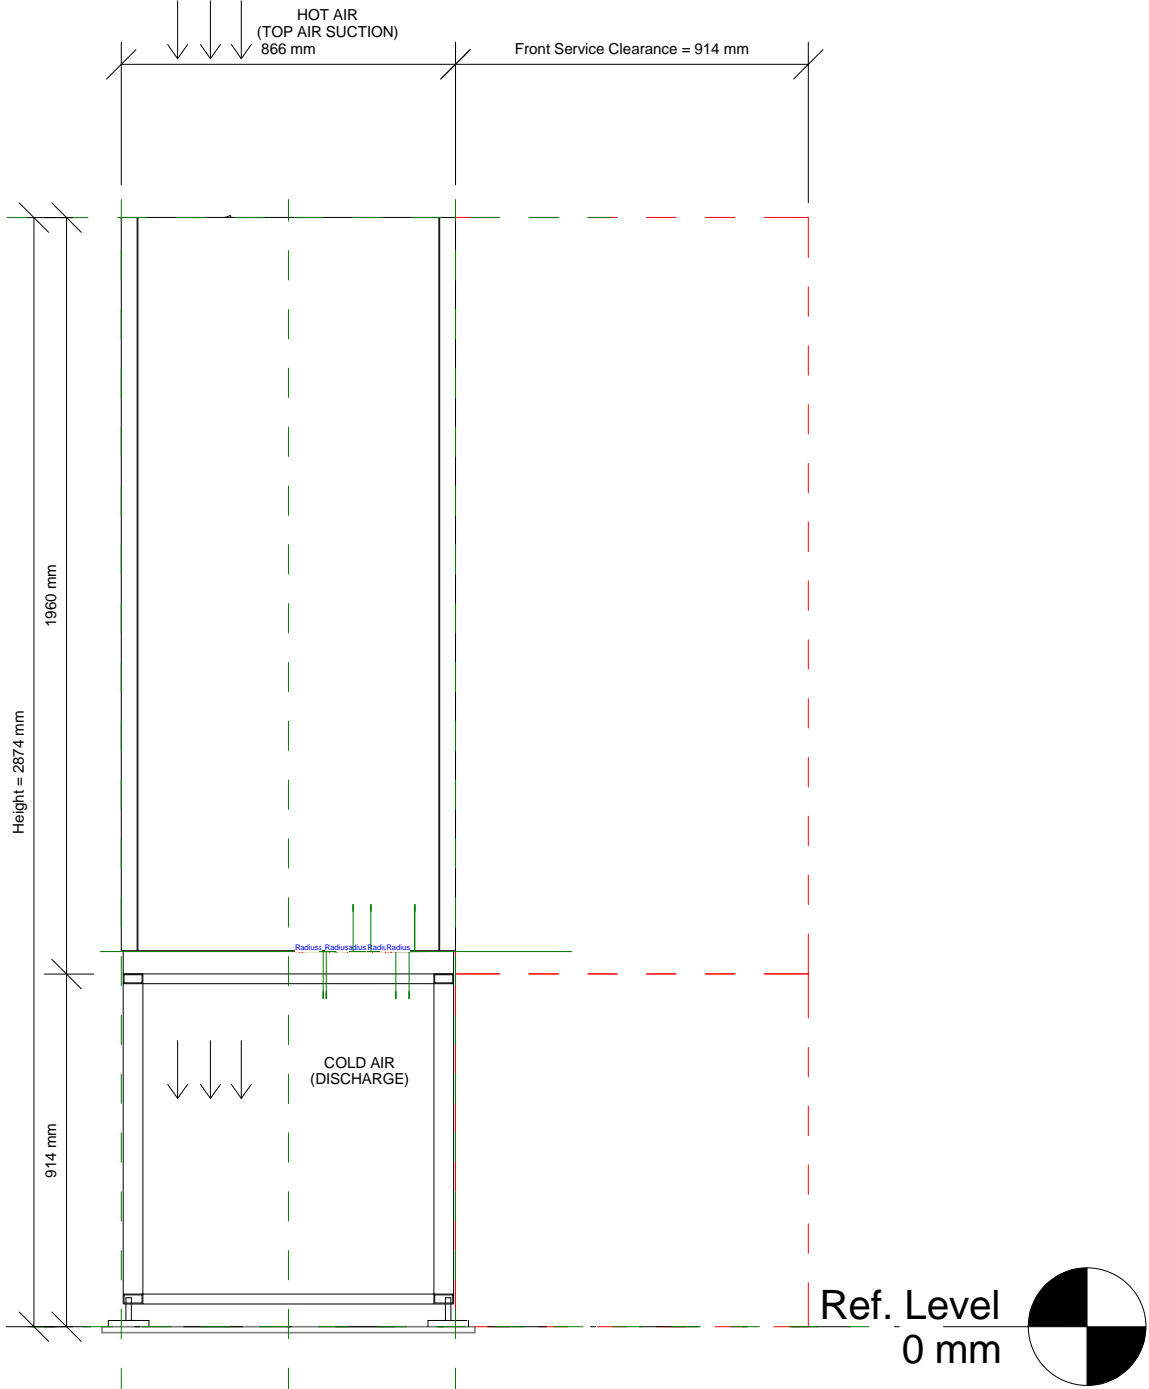

BACK VIEW

2172 mm

Ref. Level
0 mm

LEFT SIDE VIEW

BOTTOM VIEW

Width = 2172 mm

Length = 866 mm

Front Service Clearance = 914 mm