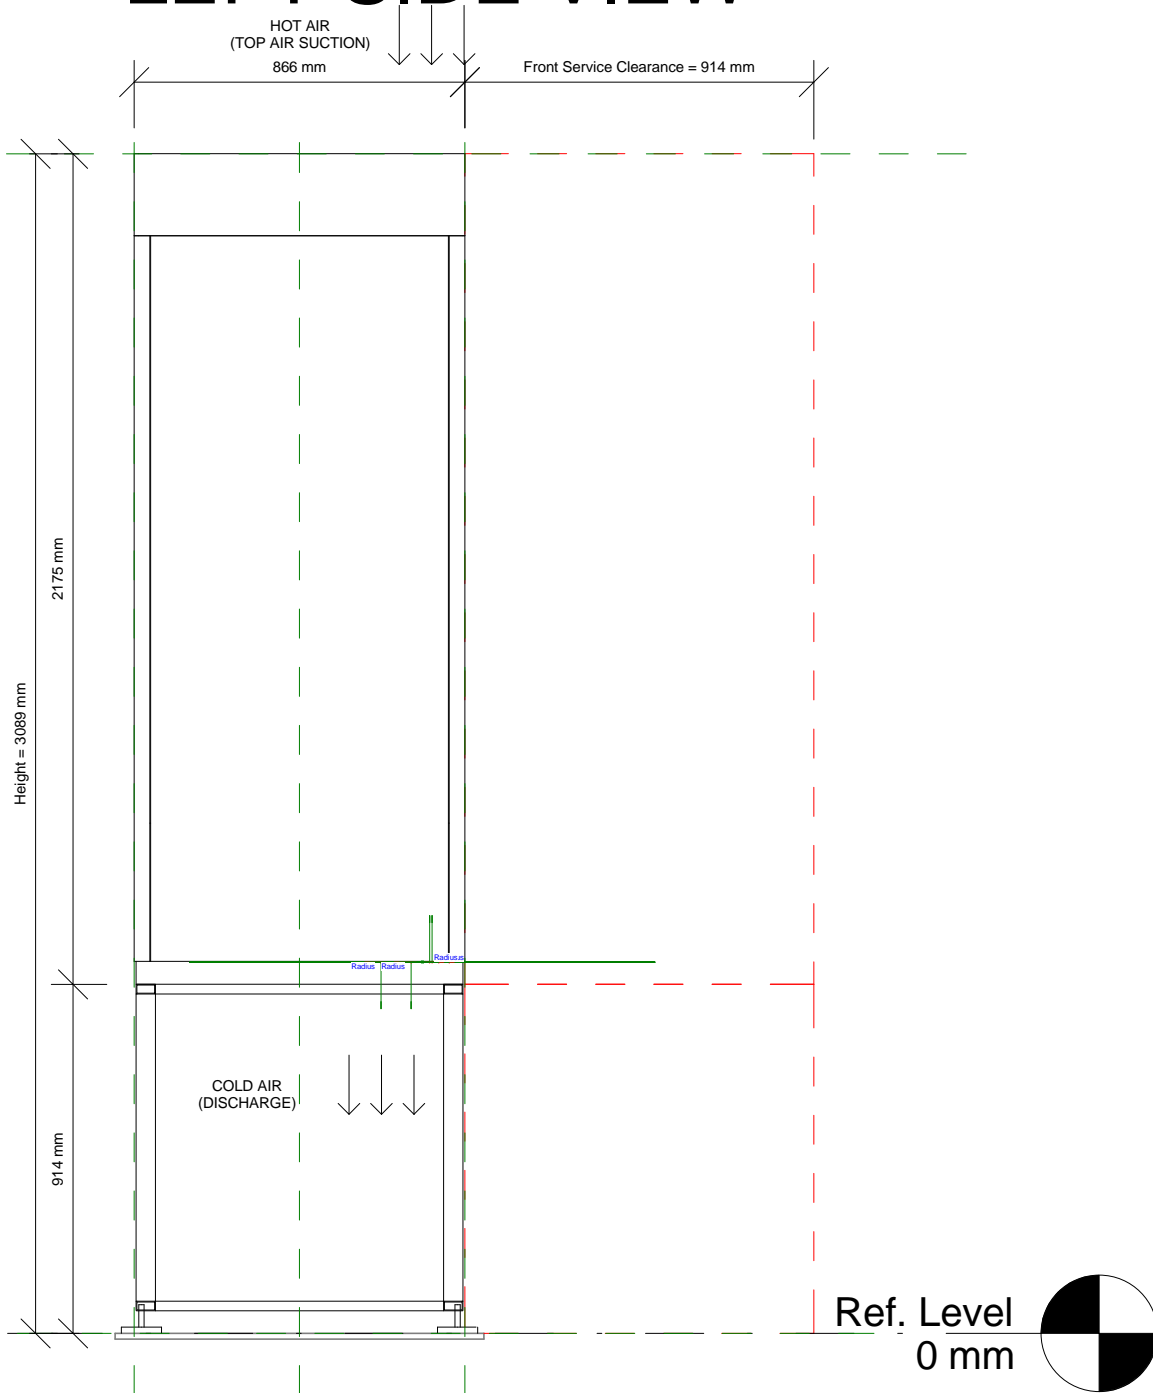

BACK VIEW

Ref. Level
0 mm

LEFT SIDE VIEW

BOTTOM VIEW

Width = 2582 mm