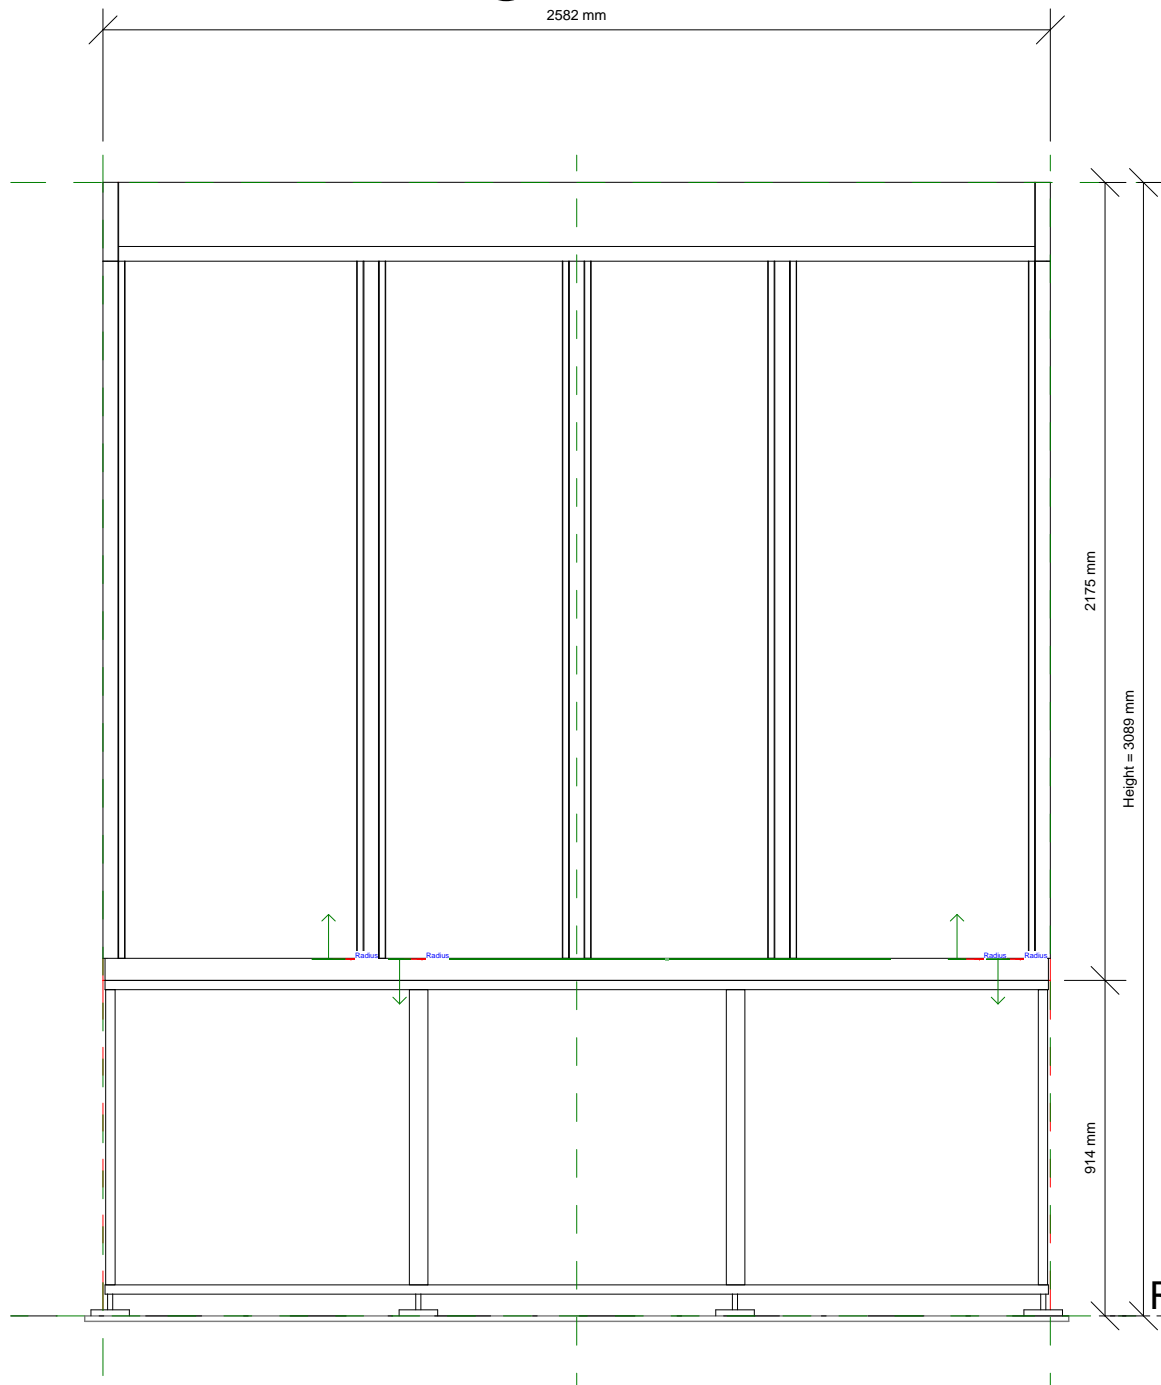

BACK VIEW

Ref. Level
0 mm

LEFT SIDE VIEW

BOTTOM VIEW

Width = 2582 mm