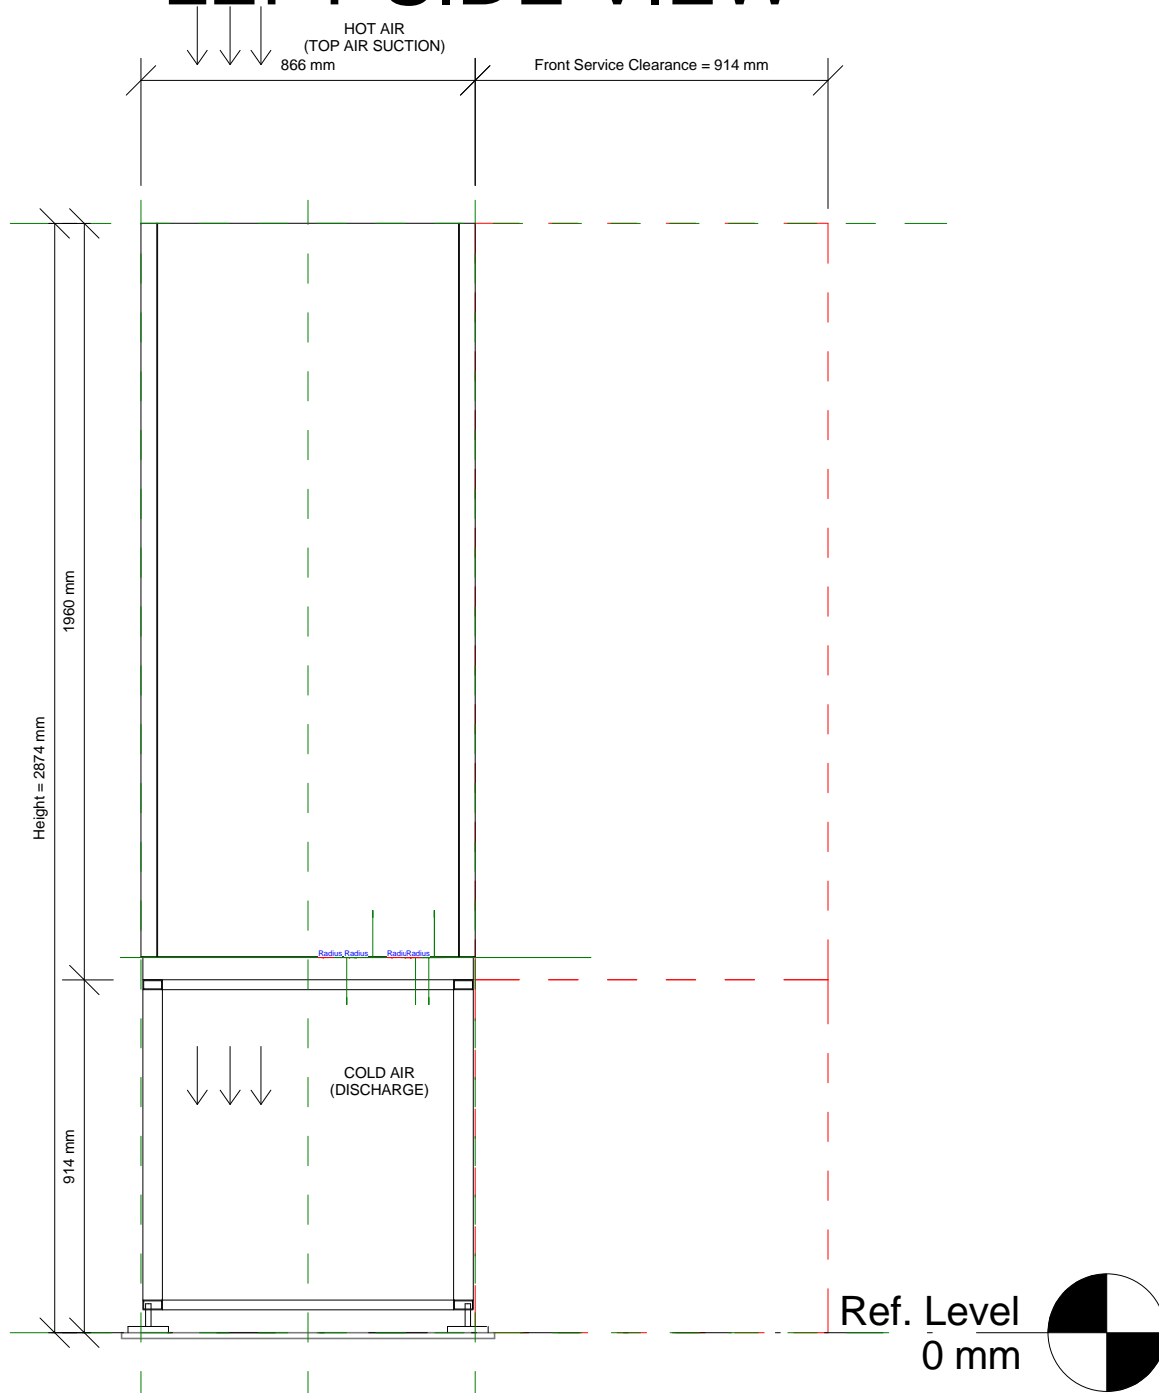

# BACK VIEW

# LEFT SIDE VIEW

# BOTTOM VIEW

Width = 2172 mm

Length = 866 mm

Front Service Clearance = 914 mm