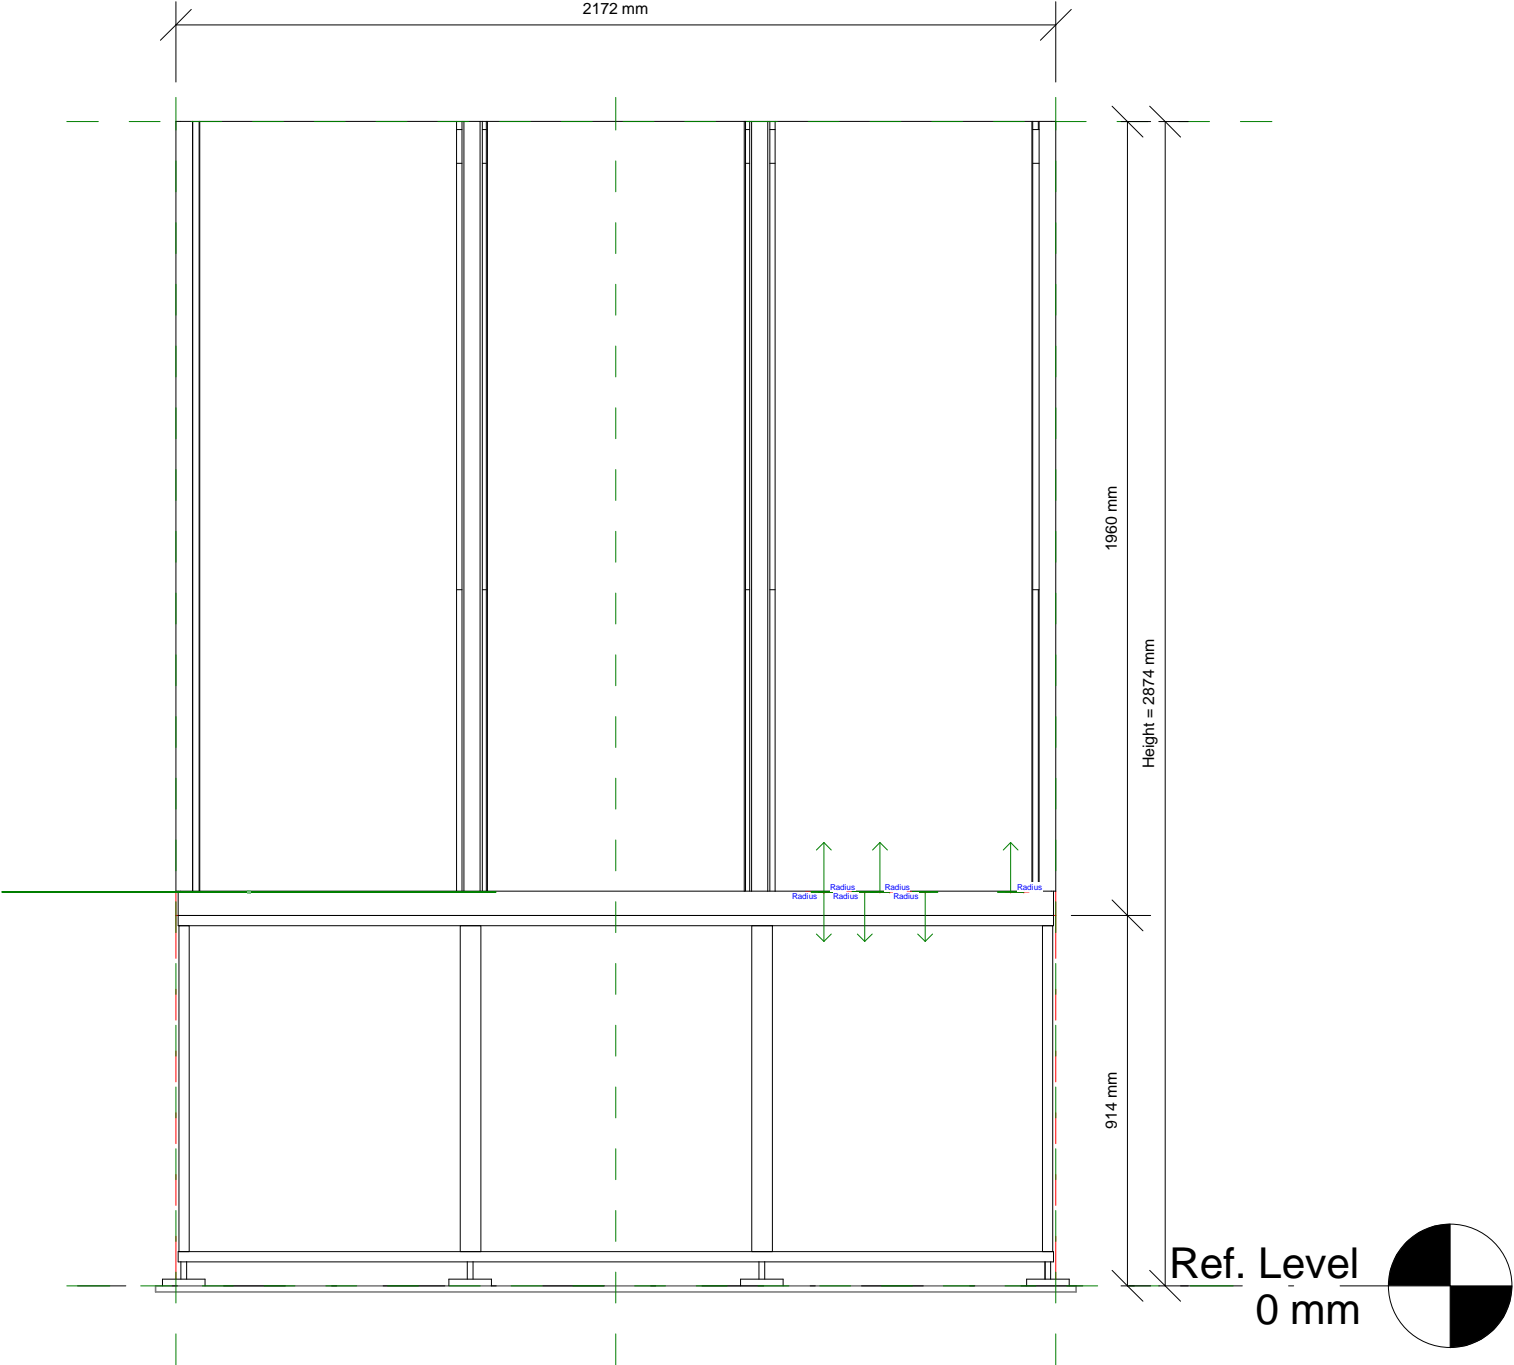

# BACK VIEW

# LEFT SIDE VIEW

# BOTTOM VIEW

Width = 2172 mm

Length = 866 mm

Front Service Clearance = 914 mm