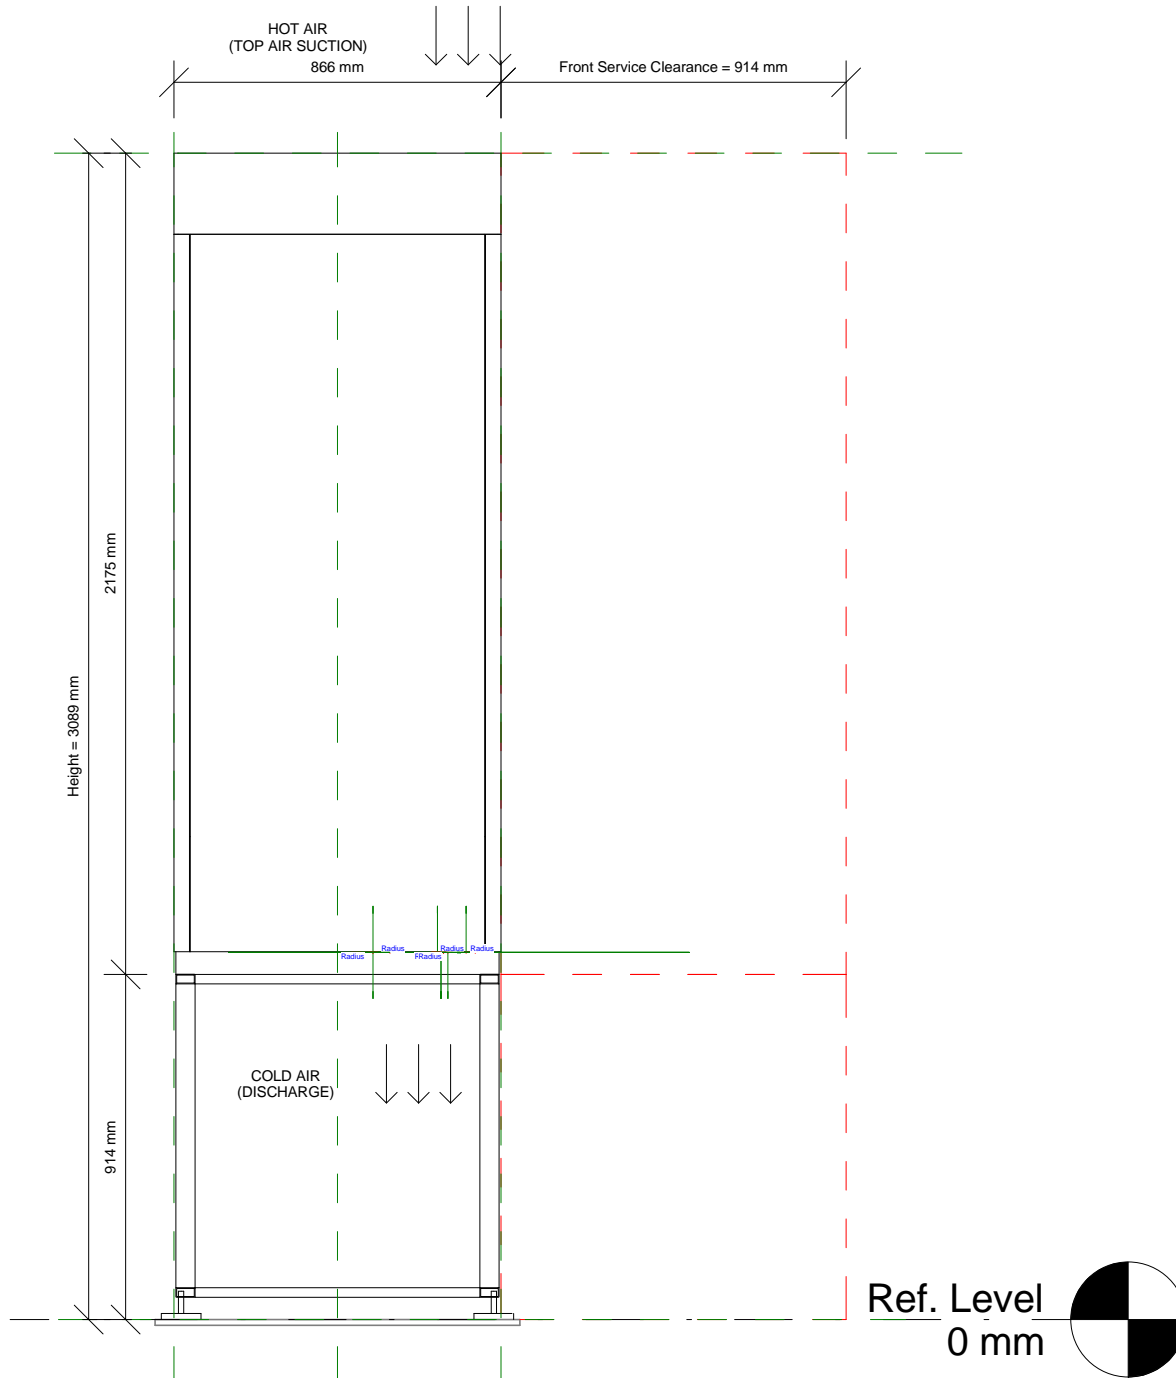

# BACK VIEW

# LEFT SIDE VIEW

# BOTTOM VIEW

Width = 2582 mm

Length = 866 mm

Front Service Clearance = 914 mm