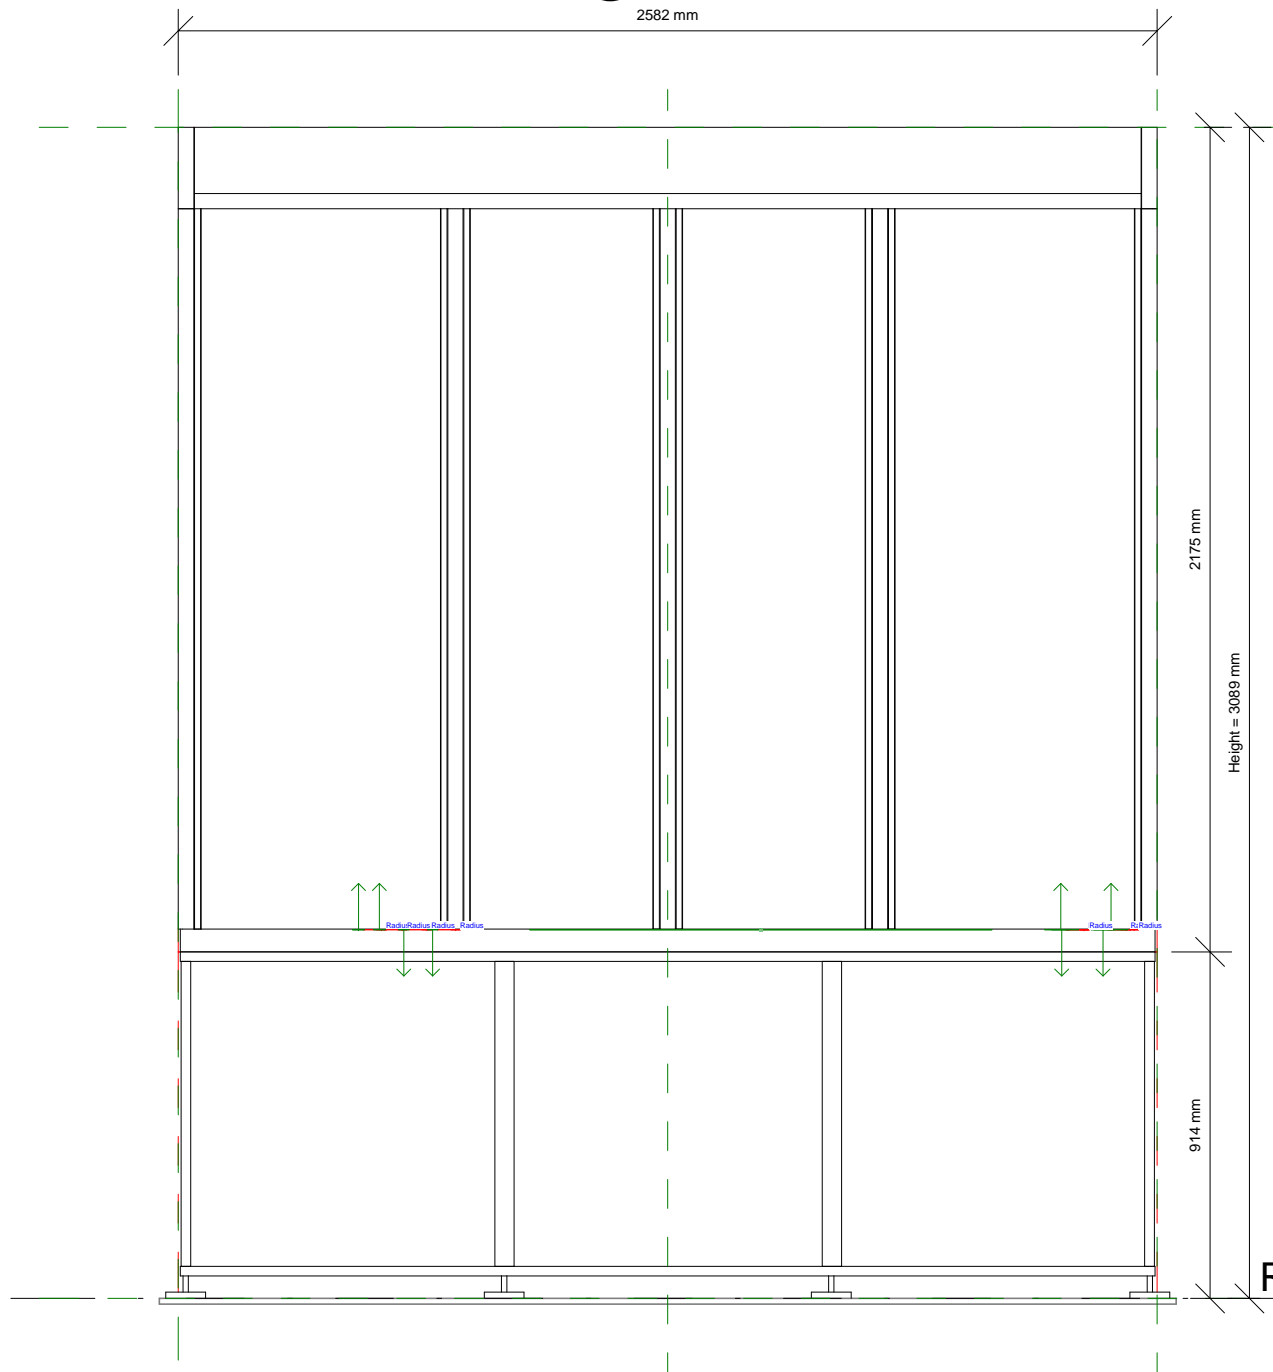

# BACK VIEW

# LEFT SIDE VIEW

# BOTTOM VIEW

Width = 2582 mm

Length = 866 mm

Front Service Clearance = 914 mm