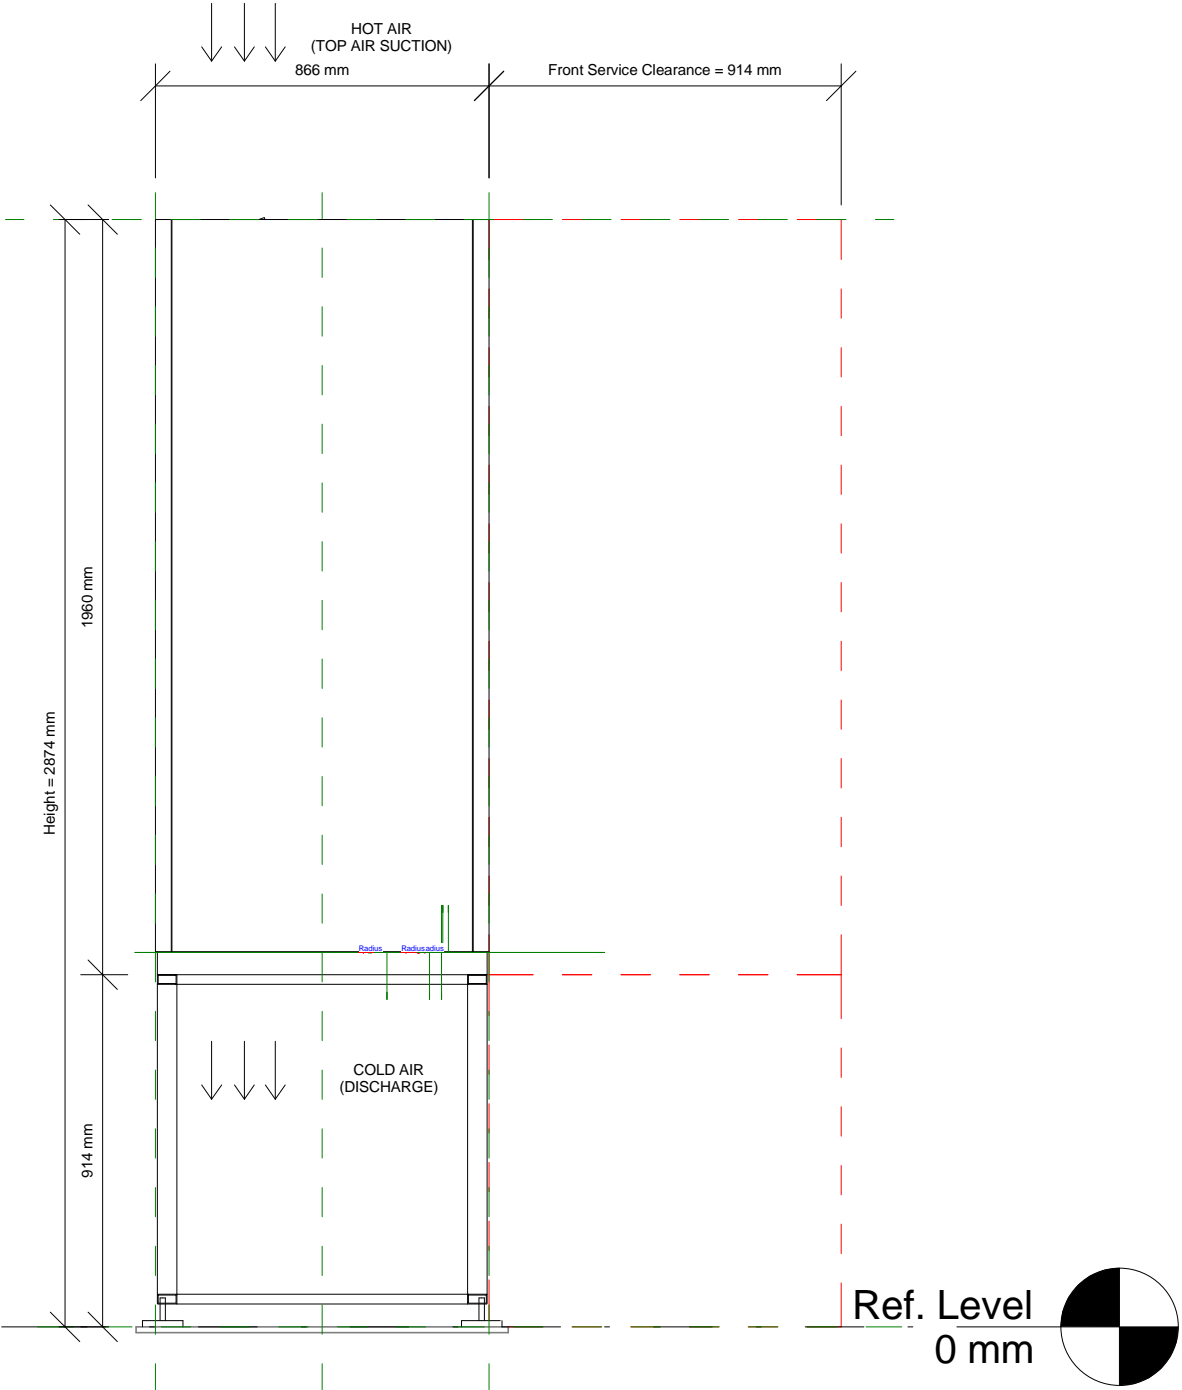

BACK VIEW

LEFT SIDE VIEW

BOTTOM VIEW

Width = 2172 mm

Length = 866 mm

Front Service Clearance = 914 mm