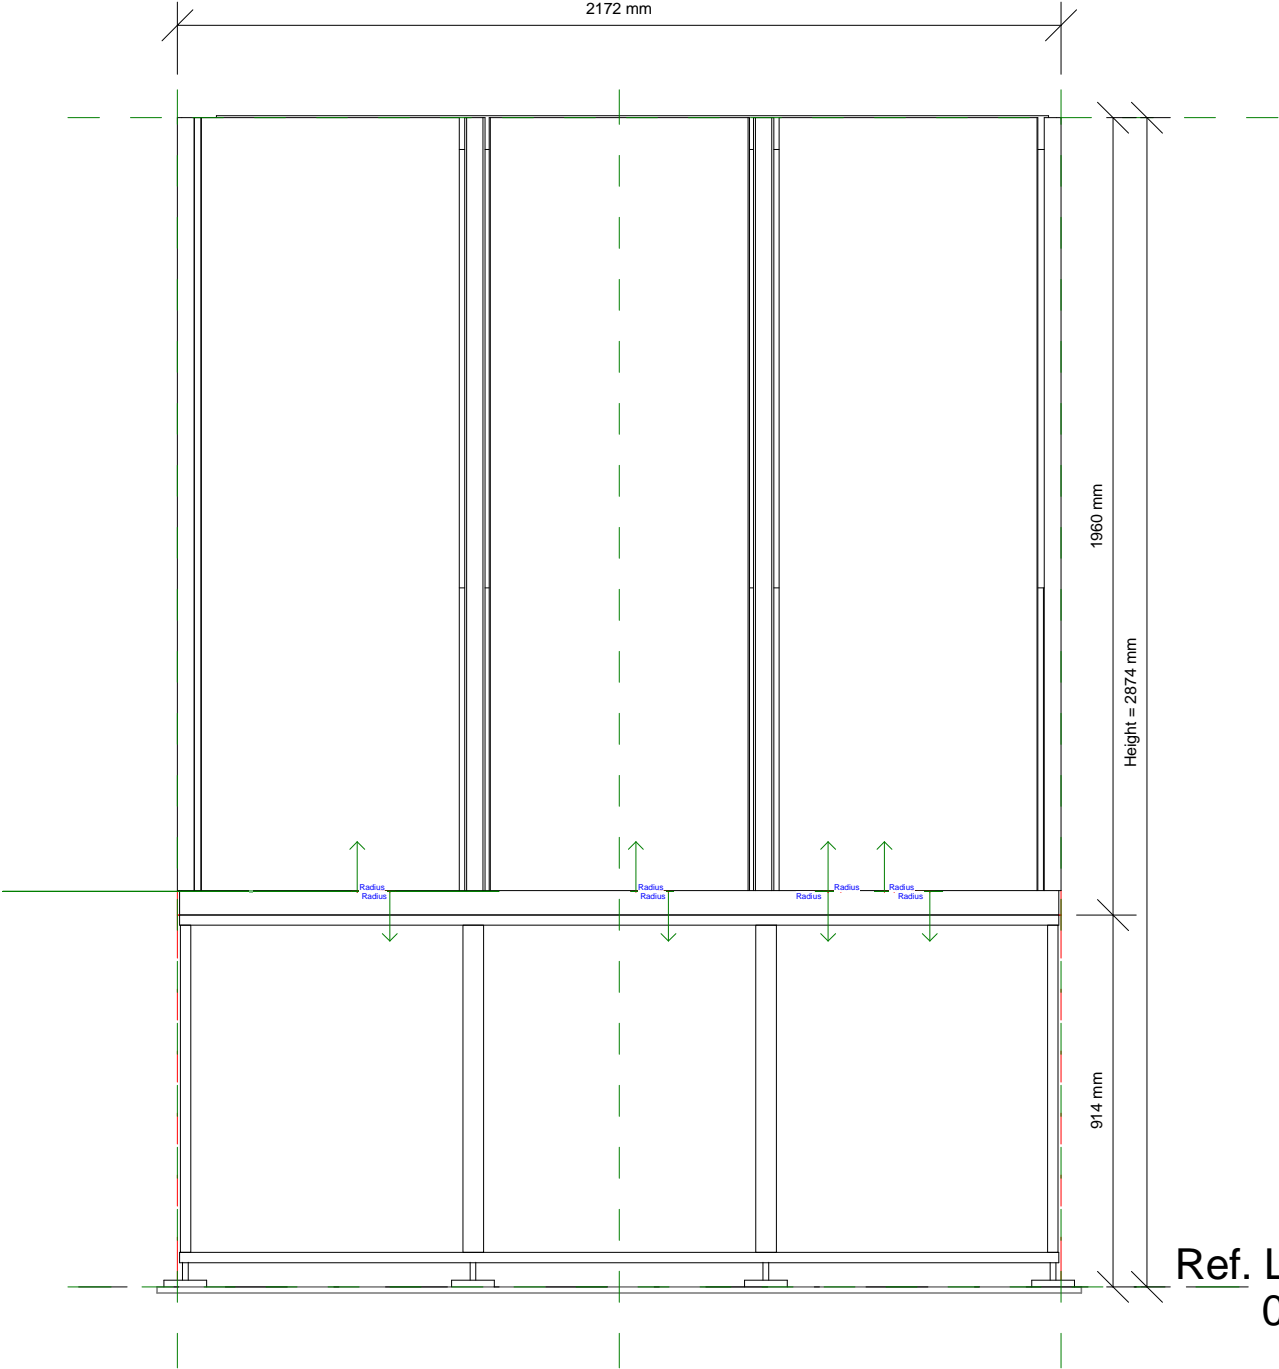

BACK VIEW

LEFT SIDE VIEW

BOTTOM VIEW

Width = 2172 mm

Length = 866 mm

Front Service Clearance = 914 mm