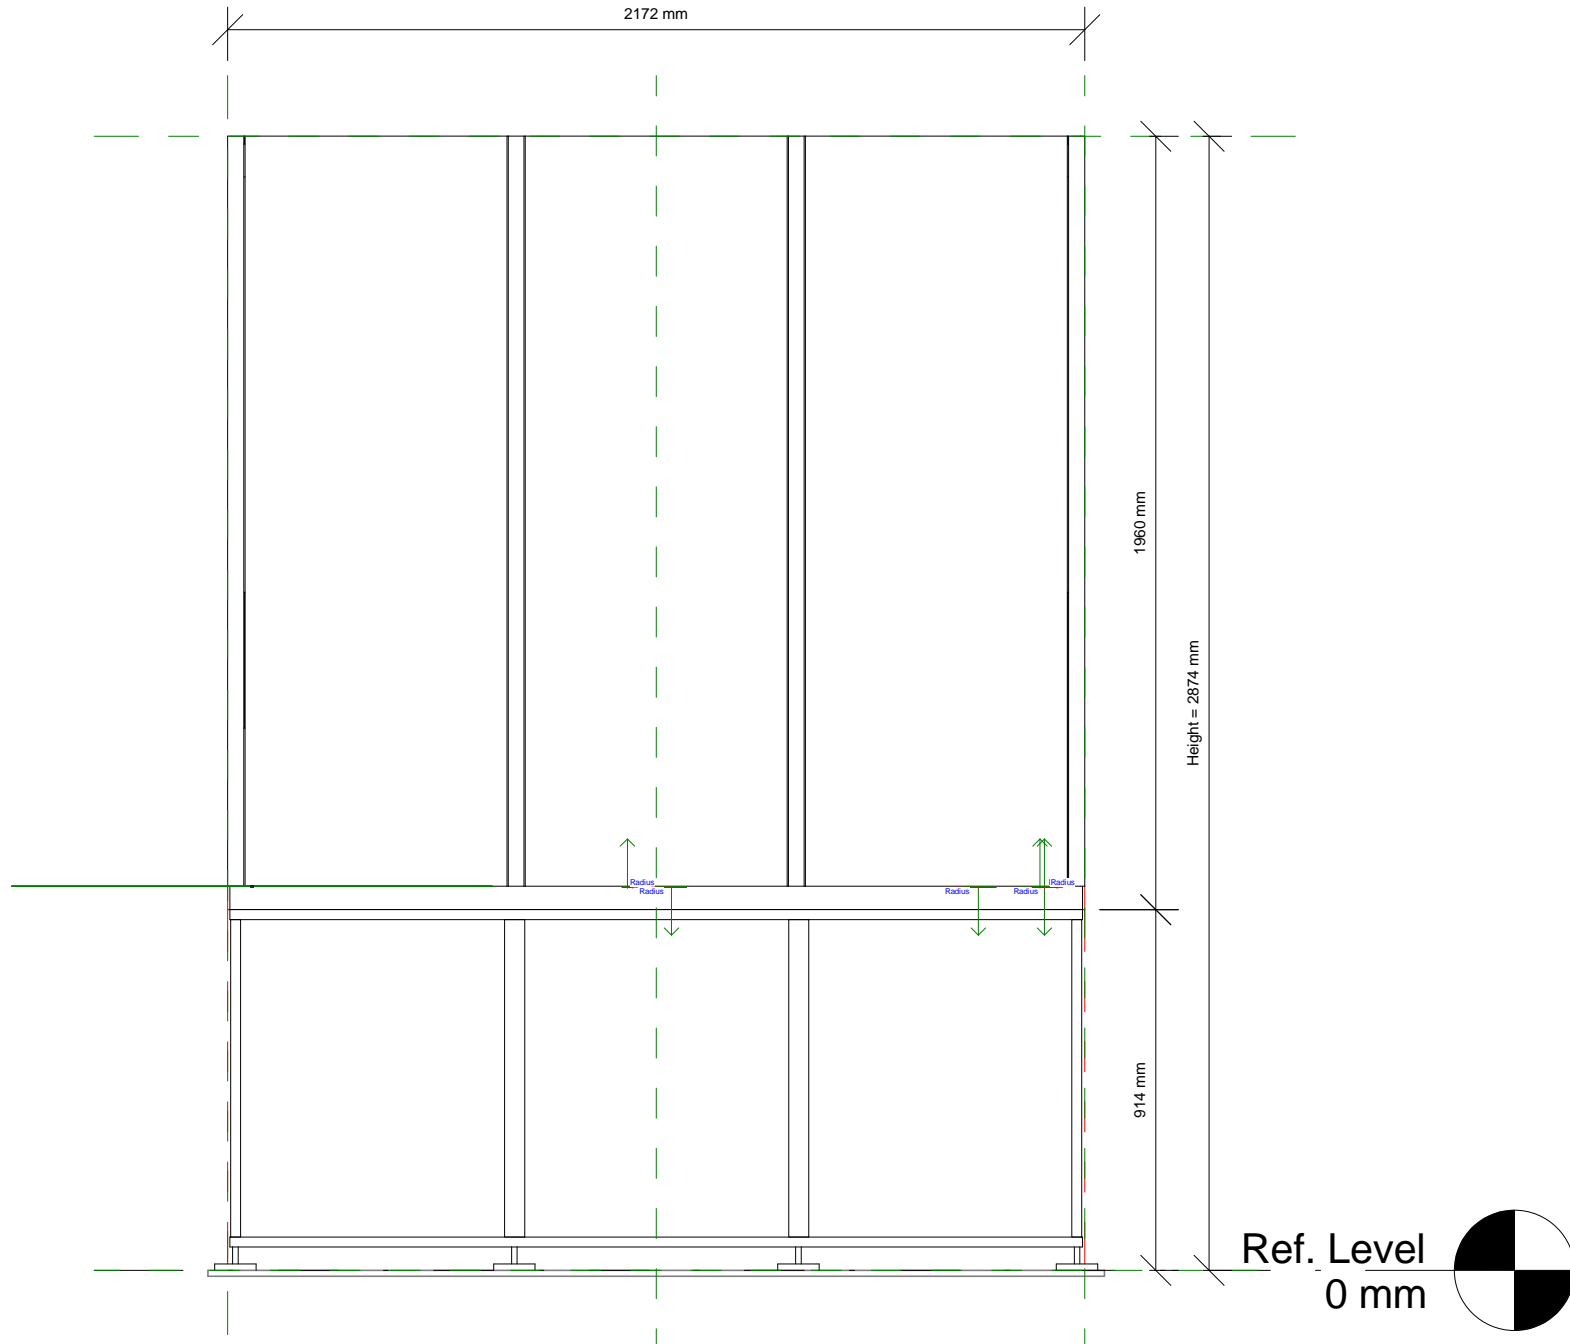

# BACK VIEW

# LEFT SIDE VIEW

# BOTTOM VIEW

Width = 2172 mm