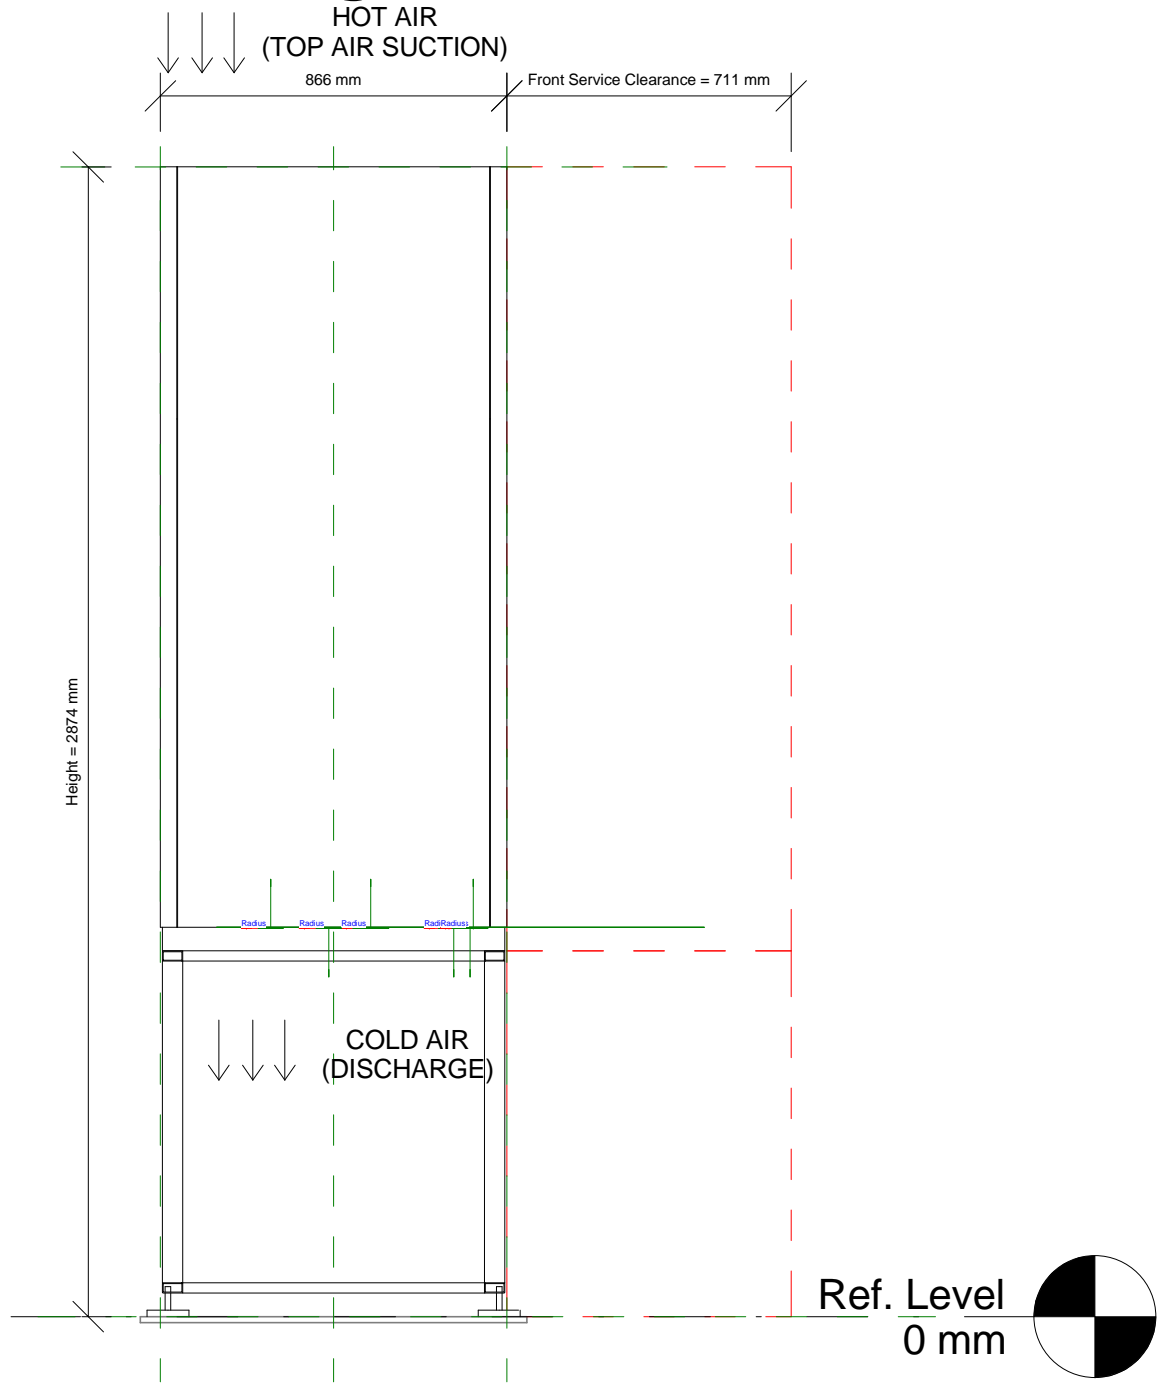

# BACK VIEW

# LEFT SIDE VIEW

# BOTTOM VIEW

Width = 2172 mm