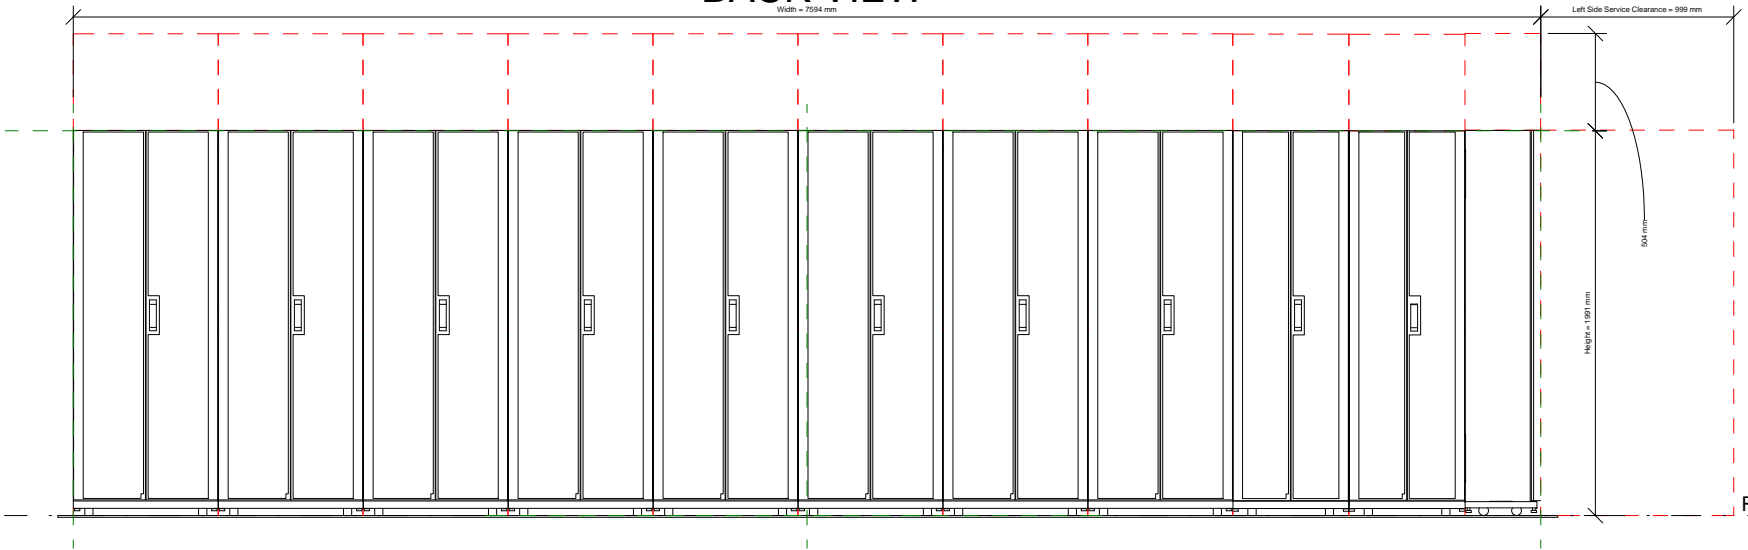

BACK VIEW

Width = 7594 mm

Left Side Service Clearance = 999 mm

Ref. Level
-0 mm

BOTTOM VIEW