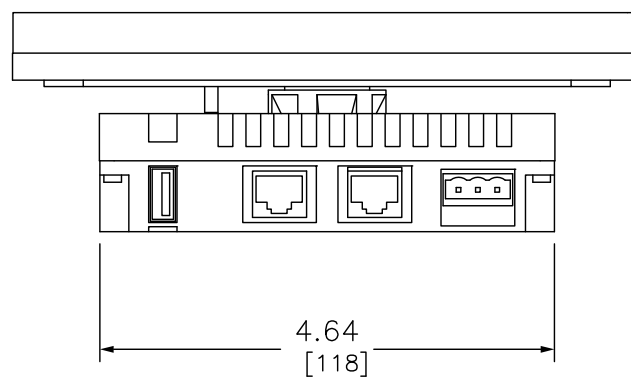

LEFT

FRONT

BACK

BOTTOM

DUAL DIMENSIONS: INCHES
MILLIMETERS

TOUCH PANEL SCREEN 5.7" COLOR

DWG# HMISTU855
NO.