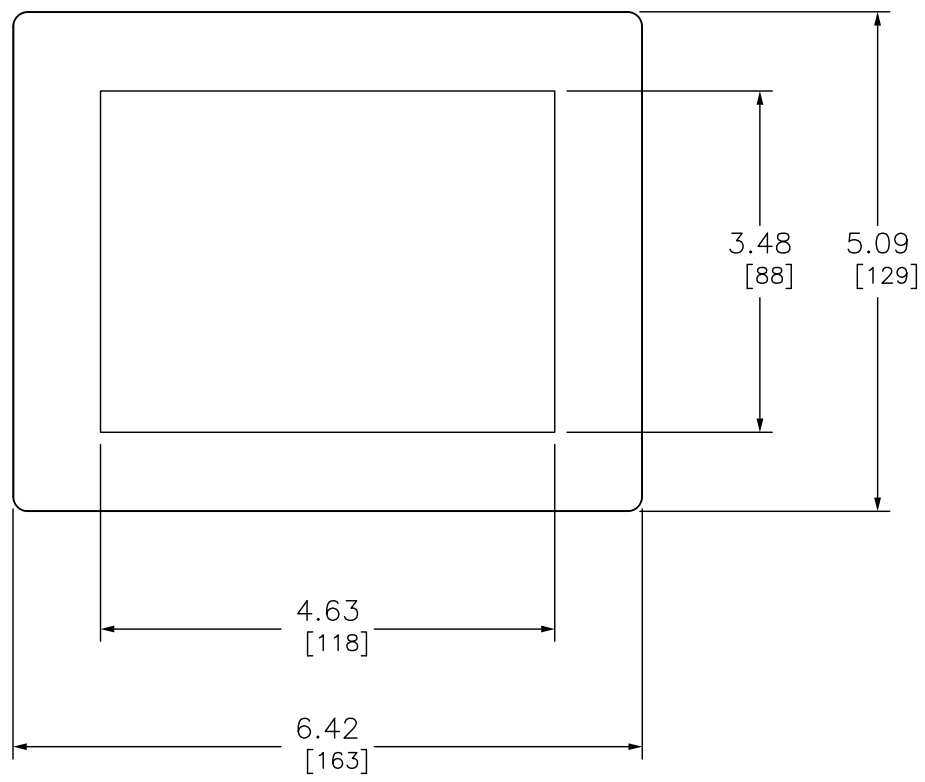

LEFT

FRONT

BACK

BOTTOM

DUAL DIMENSIONS: INCHES
MILLIMETERS

TOUCH PANEL SCREEN 5.7" COLOR

DWG# HMISTU855
NO.