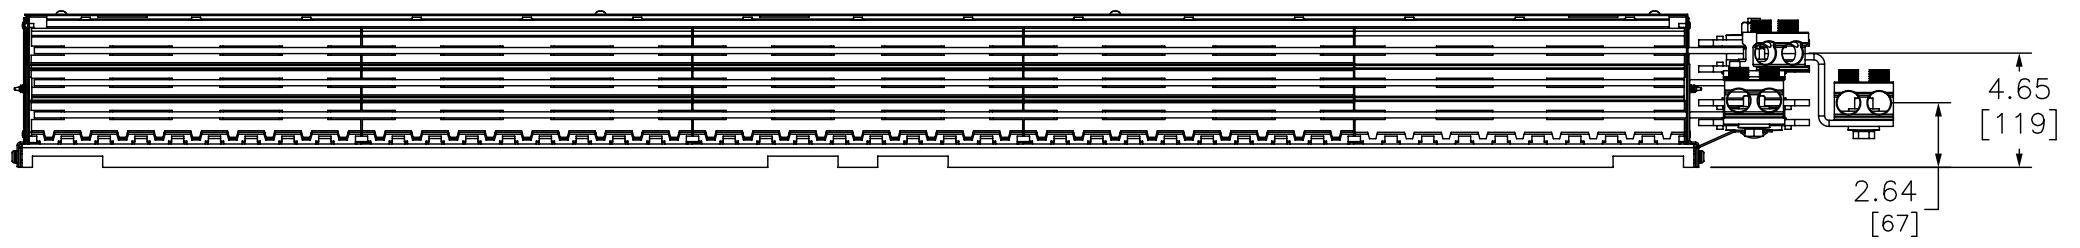

CATALOG NUMBER	I-LINE TYPE	MAIN TYPE	AMPACITY	BUS MATERIAL	LUG SIZE	AVAILABLE MOUNTING	
						IN	MM
HFA675SL4	HFA	MAIN LUGS	400	AL	(2) #4-600 KCML	67.50	1715

DUAL DIMENSIONS: INCHES
MILLIMETERS

PNLBD INT I-LINE OEM

DWG# HFA675SL4
NO.