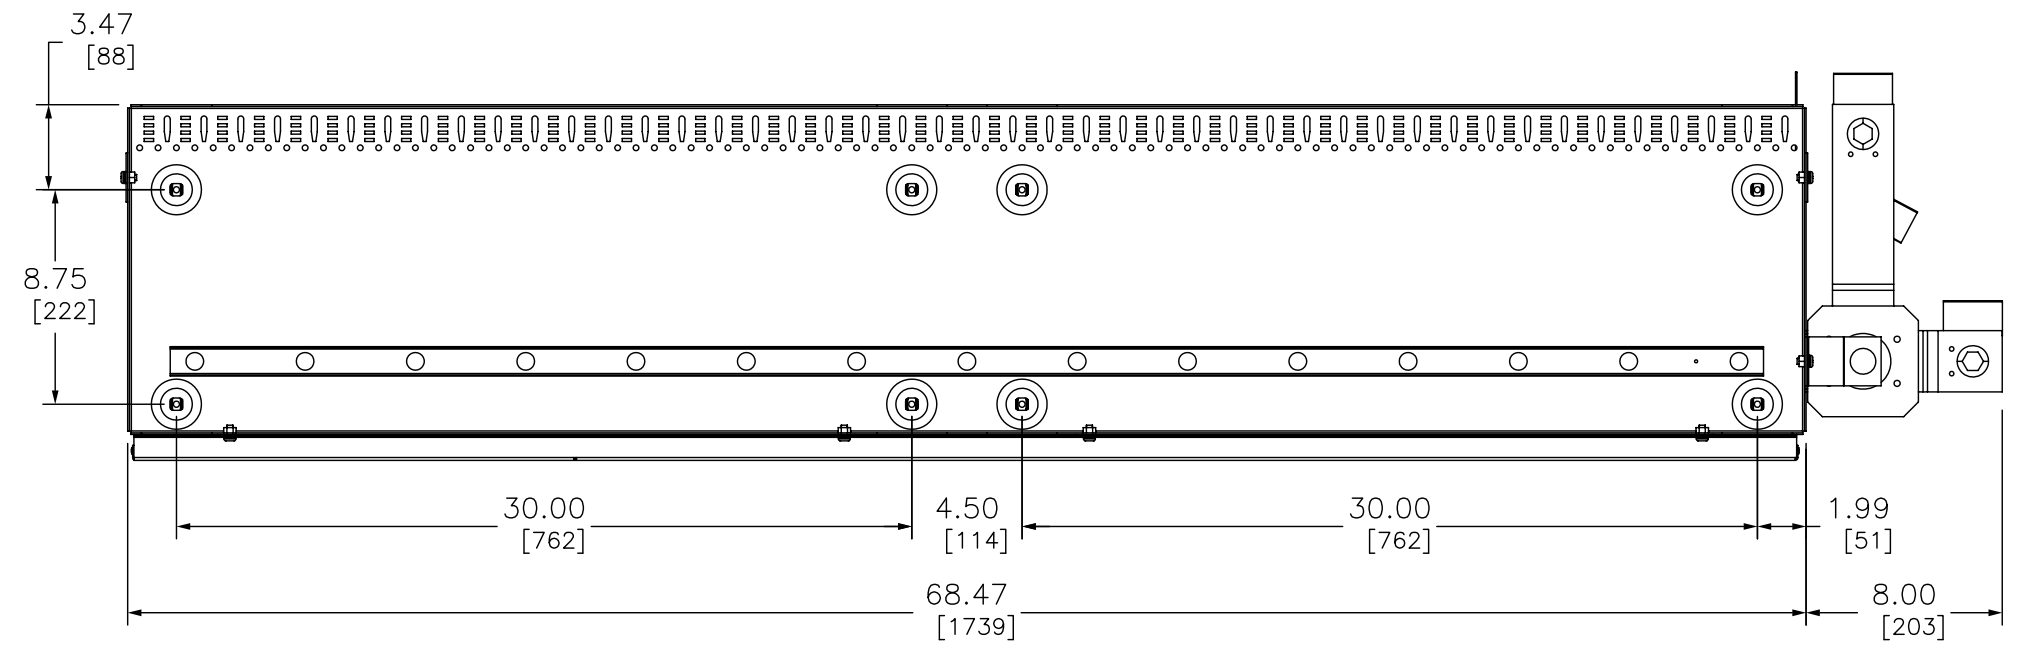

CATALOG NUMBER	I-LINE TYPE	MAIN TYPE	AMPACITY	BUS MATERIAL	LUG SIZE	AVAILABLE MOUNTING	
						IN	MM
HFA675SL4	HFA	MAIN LUGS	400	AL	(2) #4-600 KCML	67.50	1715

DUAL DIMENSIONS: INCHES
MILLIMETERS

PNLBD INT I-LINE OEM

DWG# HFA675SL4
NO.