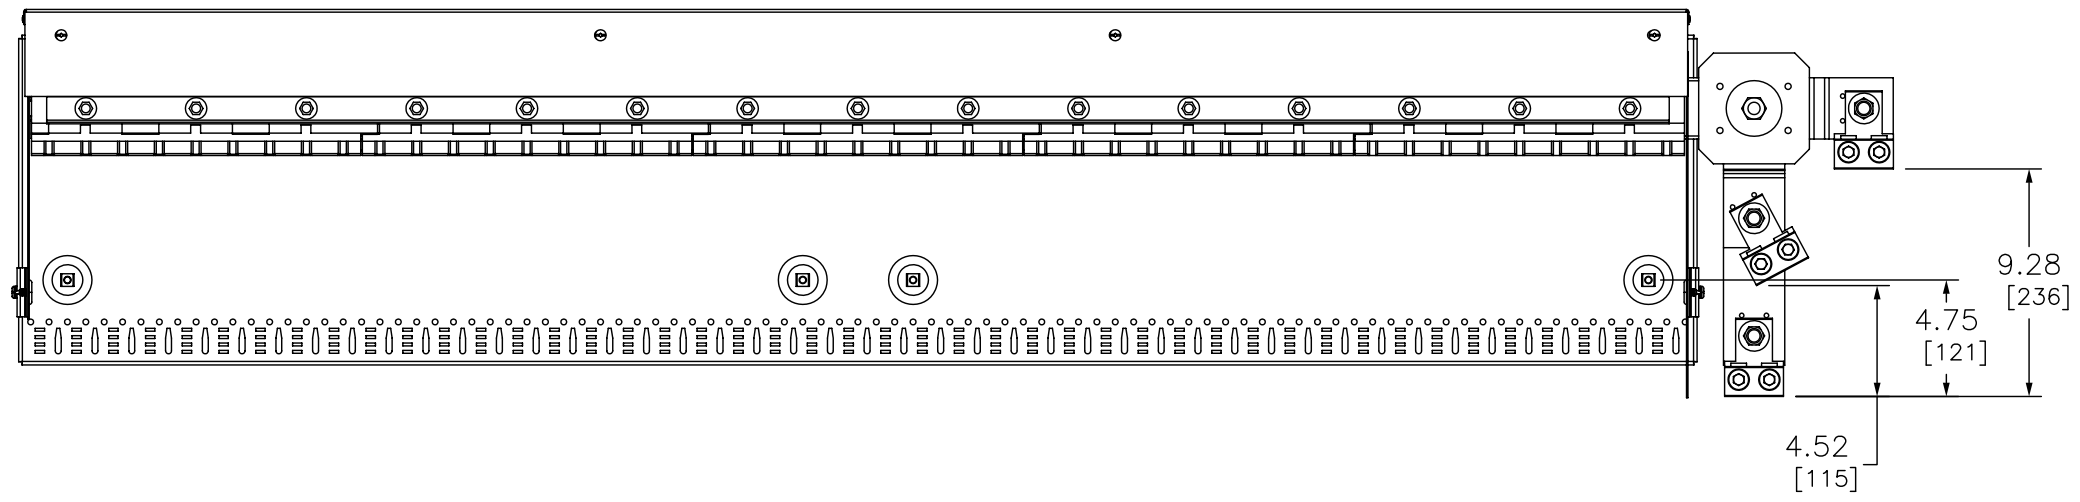

CATALOG NUMBER	I-LINE TYPE	MAIN TYPE	AMPACITY	BUS MATERIAL	LUG SIZE	AVAILABLE MOUNTING	
						IN	MM
HFA675SL4	HFA	MAIN LUGS	400	AL	(2) #4-600 KCML	67.50	1715

DUAL DIMENSIONS: INCHES
MILLIMETERS

PNLBD INT I-LINE OEM

DWG# HFA675SL4
NO.