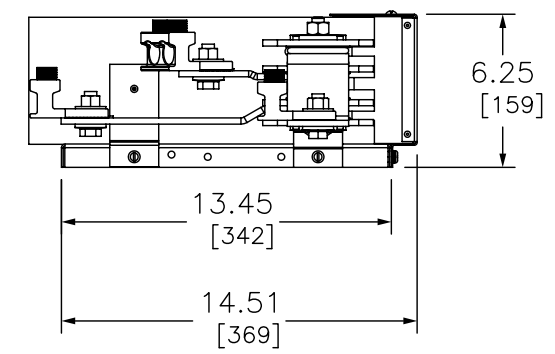

CATALOG NUMBER	I-LINE TYPE	MAIN TYPE	AMPACITY	BUS MATERIAL	LUG SIZE	AVAILABLE MOUNTING	
						IN	MM
HFA675SL4	HFA	MAIN LUGS	400	AL	(2) #4-600 KCML	67.50	1715

DUAL DIMENSIONS: INCHES
MILLIMETERS

PNLBD INT I-LINE OEM

DWG# HFA675SL4
NO.