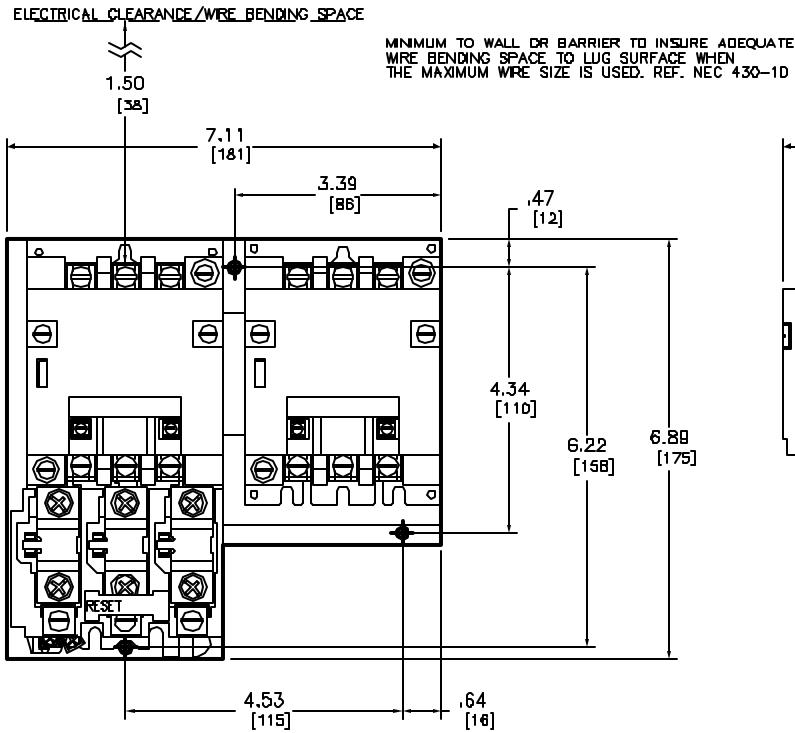

NEMA SIZE 1 REVERSING STARTER
3-POLE POLYPHASE - 600 VAC, 50-60 HZ

COIL VOLTAGE CODE (1)	VOLTAGE	
	60 HZ	50 HZ
V01	24	-
V02	120	110
V08	208	-
V03	240	220
V06	480	440
V07	600	550
V99	SPECIFY	SPECIFY

Catalog Number: 8736-SC08(1)
 Ratings: SEE CHART
 UL File/CCN: E78361/NLDX
 CSA File/Class: LR60905/3211 0
 Meets Standards: -
 Weight: 13 lbs
 Wire Size: POWER - #14-#8, CONTROL - #16-#12
 Terminal torque: 20 LB/IN
 Mounting Hwd.: {3} #10 screws

DUAL DIMENSIONS: INCHES
MILLIMETERS

NEMA SIZE 1 REVERSING STARTER
CLASS 8736 TYPE SC08(1)

DWG# E0302101-01
NO.