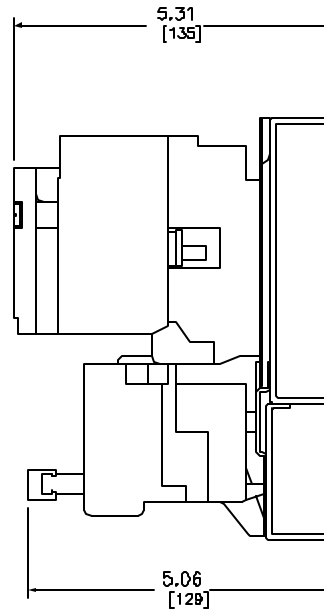

NEMA SIZE 1 REVERSING STARTER
3-POLE POLYPHASE - 600 VAC, 50-60 HZ

COIL VOLTAGE CODE (1)	VOLTAGE	
	60 HZ	50 HZ
V01	24	-
V02	120	110
V08	208	-
V03	240	220
V06	480	440
V07	600	550
V99	SPECIFY	SPECIFY

Catalog Number: 8736-SC08(1)
 Ratings: SEE CHART
 UL File/CCN: E78361/NLDX
 CSA File/Class: LR60905/3211 0
 Meets Standards: -
 Weight: 13 lbs
 Wire Size: POWER - #14-#8, CONTROL - #16-#12
 Terminal torque: 20 LB/IN
 Mounting Hwd.: {3} #10 screws

DUAL DIMENSIONS: INCHES
MILLIMETERS

NEMA SIZE 1 REVERSING STARTER
CLASS 8736 TYPE SC08(1)

DWG# E0302101-01
NO.