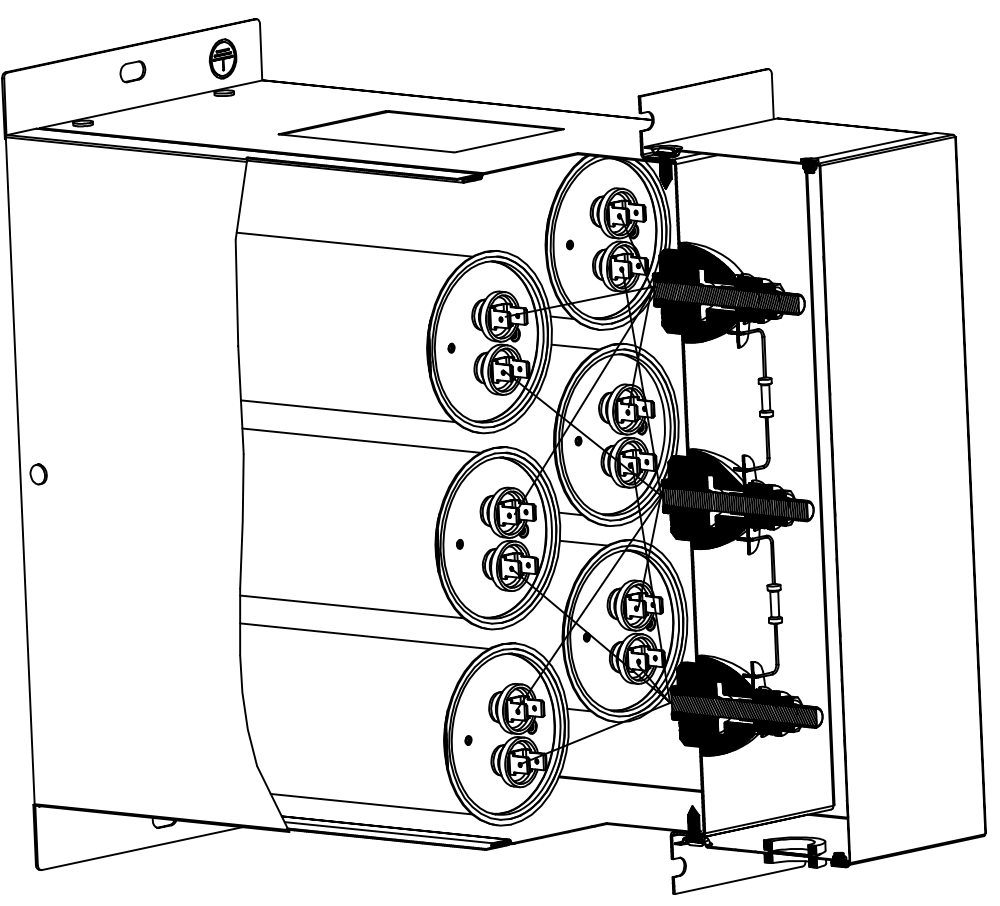

6 CELL DELTA CONNECTION

* For Cable size refer Symphony BDM and connection delta as per the above drawing

	Scale	0,250	Units of measure :	millimeter
Tolerancing Standard :				

Schneider Electric		Number:	B6C25M8GB1P6319502	Revision:	01	Sheet:	1/1
GENERIC BDX 6 CELL M8 GB CASE 63X195		Number:	B6C25M8GB1P6319502	Revision:	01	Sheet:	1/1
GENERIC BDX 6 CELL M8 GB CASE 63X195		Number:	B6C25M8GB1P6319502	Revision:	01	Sheet:	1/1