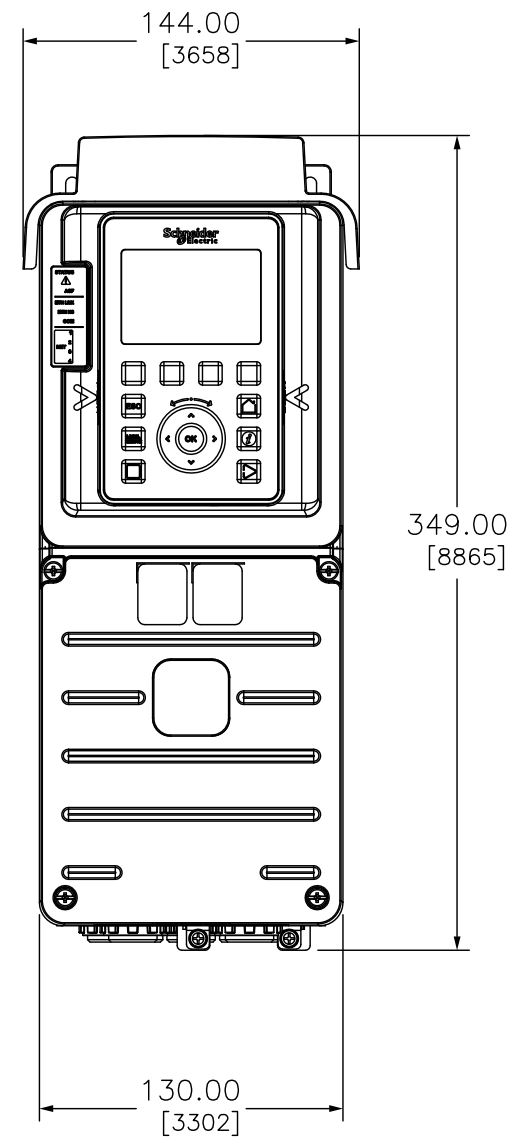

SIDE

FRONT

DUAL DIMENSIONS: INCHES  
MILLIMETERS

ATV930U40M3  
SPEEDDRIVE, TYPE 1, 5HP 200v/240v WITH BC

DWG#  
NO. ATV930U40M3