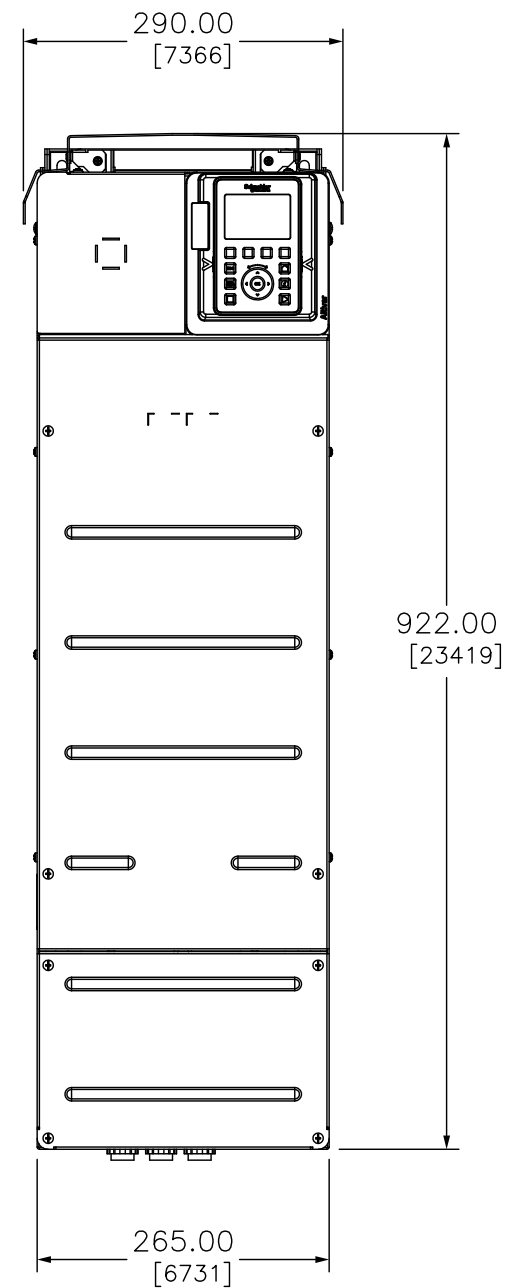

SIDE

FRONT

DUAL DIMENSIONS: INCHES
MILLIMETERS

ATV930D45M3
SPEEDDRIVE,TYPE1,60HP200v/240v WITH BC

DWG#
NO. ATV930D45M3