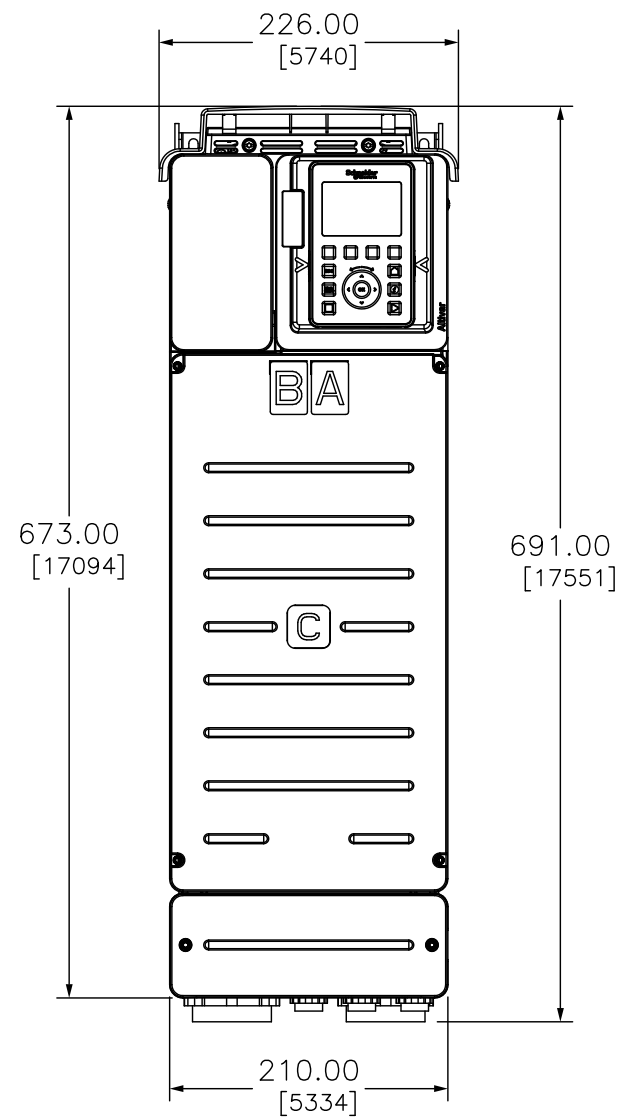

SIDE

FRONT

DUAL DIMENSIONS: INCHES  
MILLIMETERS

ATV930D18M3  
SPEEDDRIVE,TYPE1,25HP200v/240v WITH BC

DWG#  
NO. ATV930D18M3