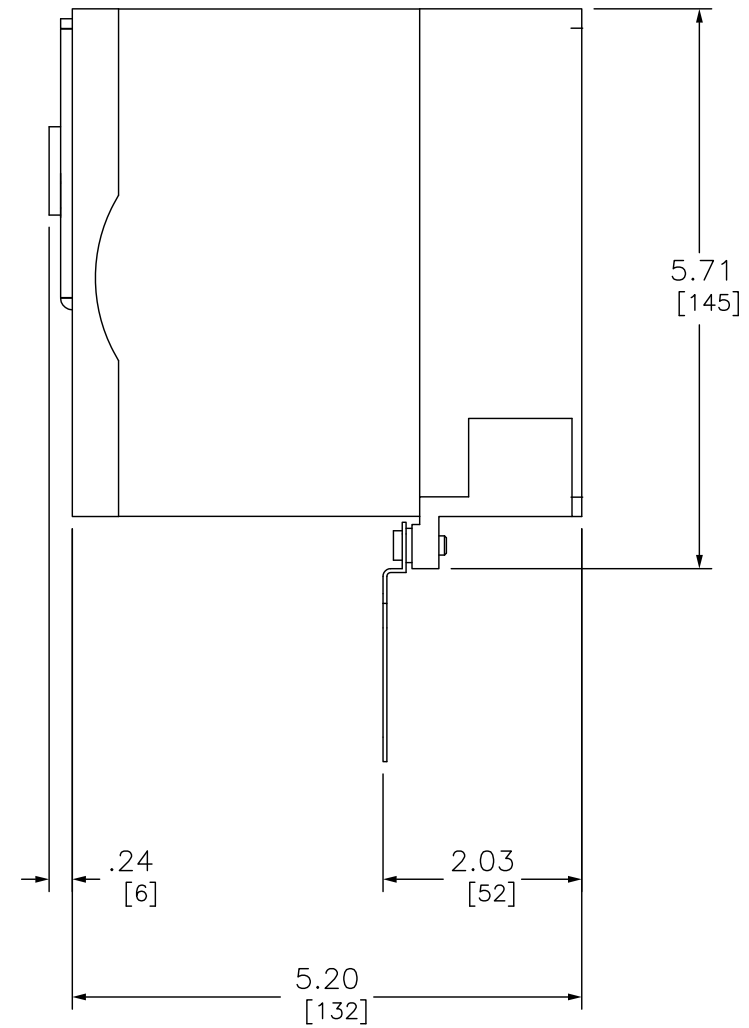

FRONT

RIGHT

DUAL DIMENSIONS: INCHES  
MILLIMETERS

AC DRIVE 1 HP 240V 3 PHASE

**SQUARE D**™  
by Schneider Electric

DWG# NO. ATV312H075M3