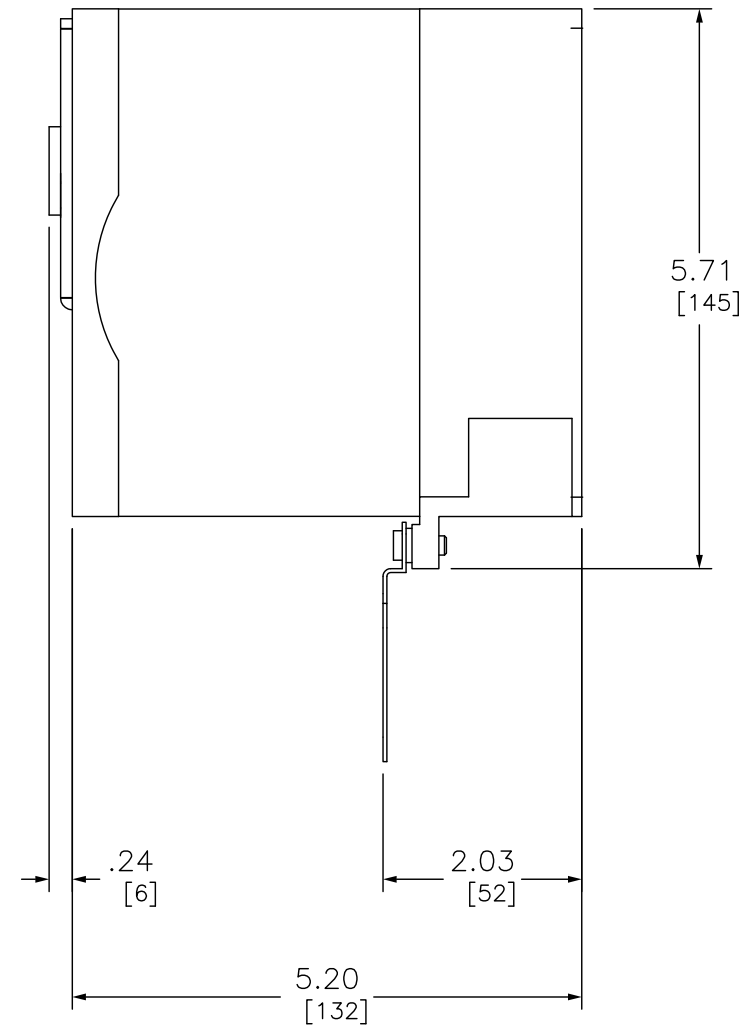

FRONT

RIGHT

DUAL DIMENSIONS: INCHES
MILLIMETERS

AC DRIVE 0.75 HP 240V 3 PHASE

DWG# NO. ATV312H055M3