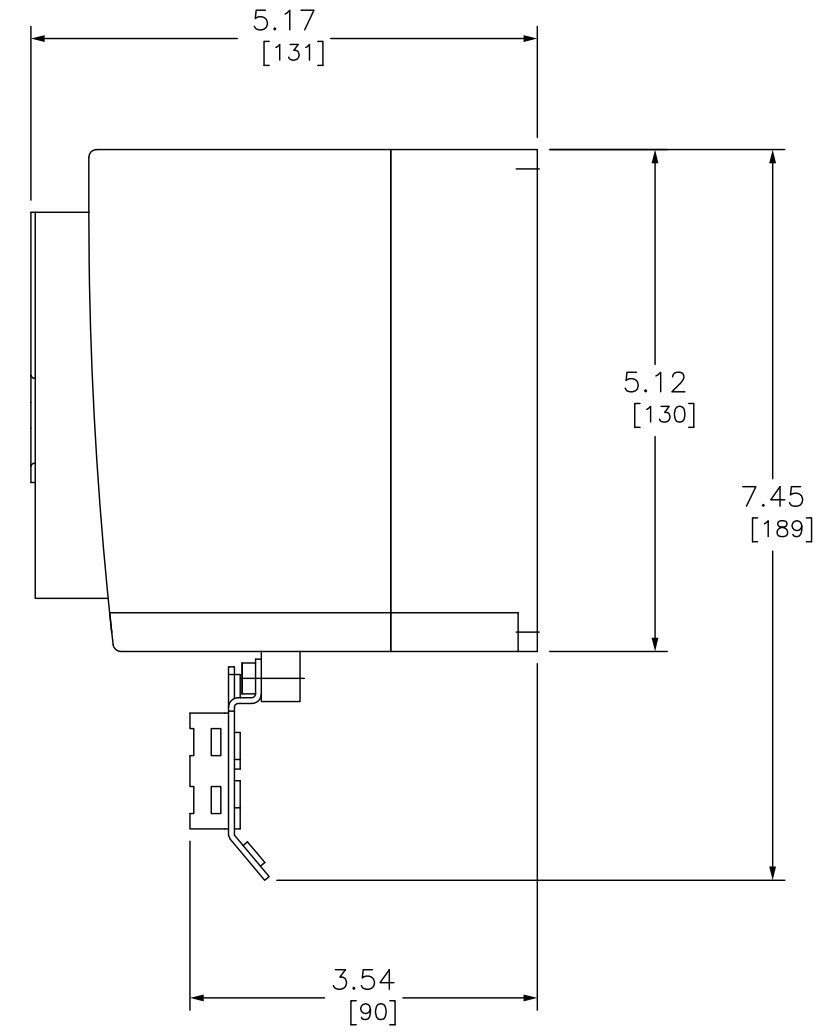

FRONT

RIGHT

DUAL DIMENSIONS: INCHES
MILLIMETERS

AC DRIVE, 3 HP, 230V 3 PHASE IN, 230V OUT

SQUARE D[™]
by Schneider Electric

DWG# NO. ATV12HU22M3