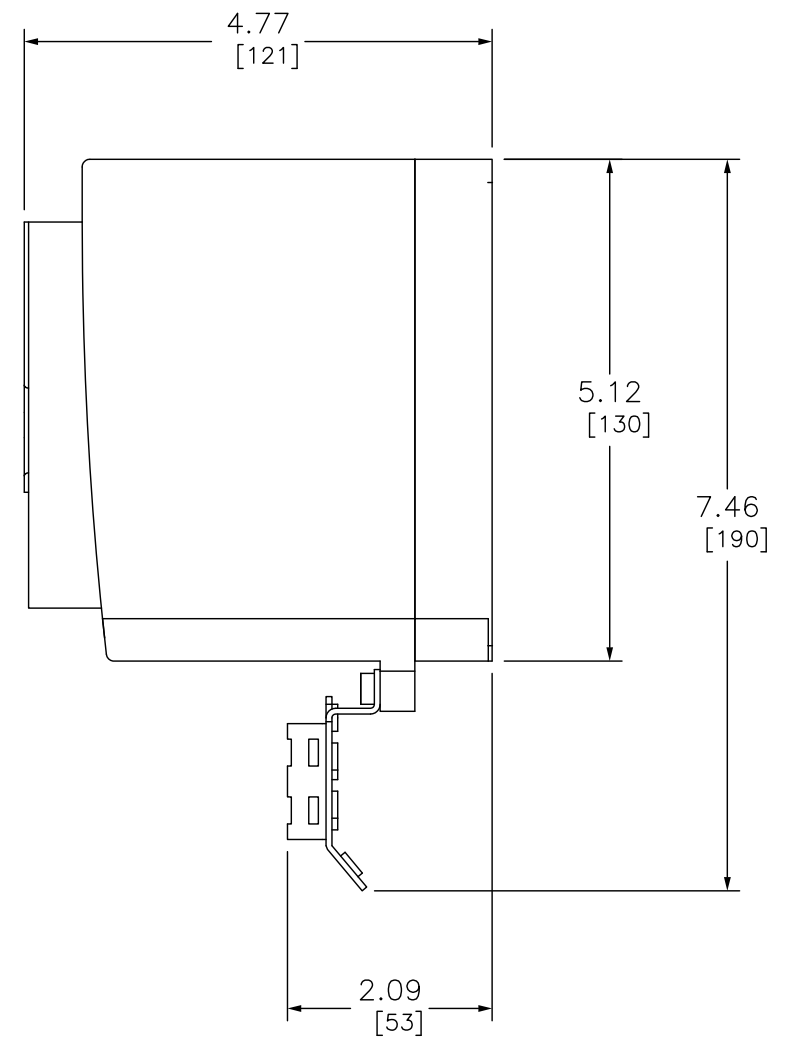

FRONT

RIGHT

DUAL DIMENSIONS: INCHES  
MILLIMETERS

AC DRIVE, 0.5 HP, 230V 3 PHASE IN, 230V OUT

DWG# NO. ATV12H037M3