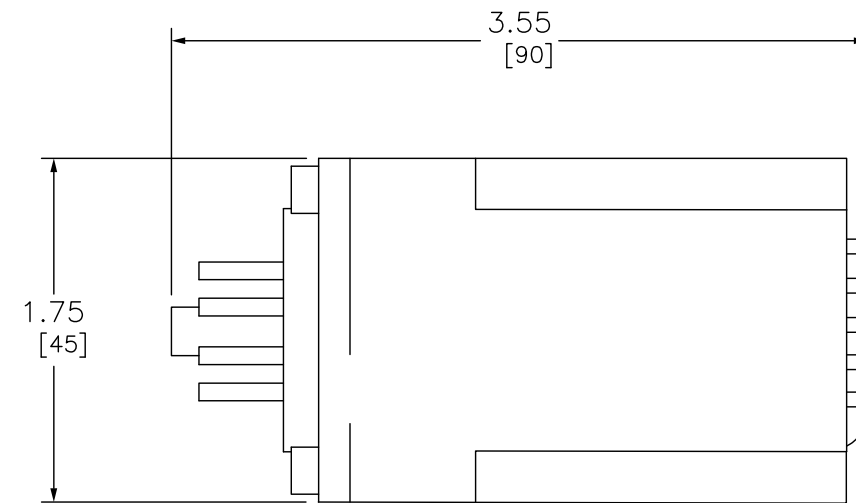

FRONT

RIGHT

DUAL DIMENSIONS: INCHES
MILLIMETERS

TIMER RELAY 240VAC 10AMP + OPTIONS

DWG# 9050JCK70V24
NO.