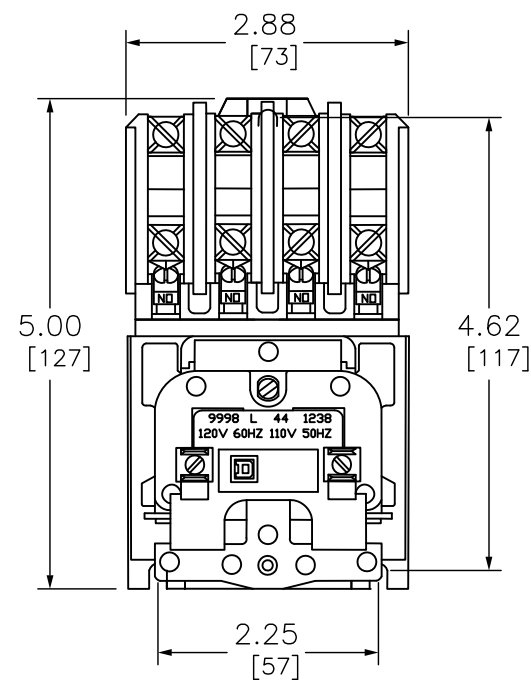

TOP

FRONT

SIDE

DUAL DIMENSIONS: INCHES  
MILLIMETERS

LIGHTING CONTACTOR 600VAC 30A L  
8903LO40V02

DWG# 8903LO40V02  
NO.