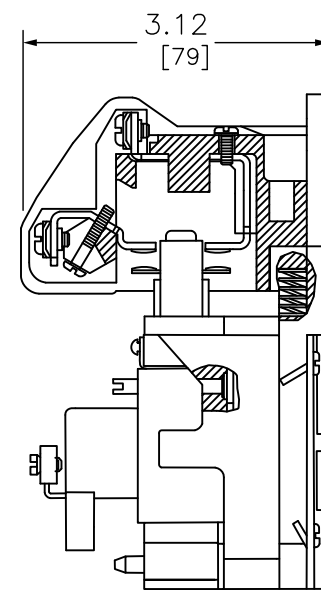

TOP

FRONT

SIDE

DUAL DIMENSIONS: INCHES  
MILLIMETERS

LIGHTING CONTACTOR 600VAC 30A L  
8903LO40V02

DWG# 8903LO40V02  
NO.