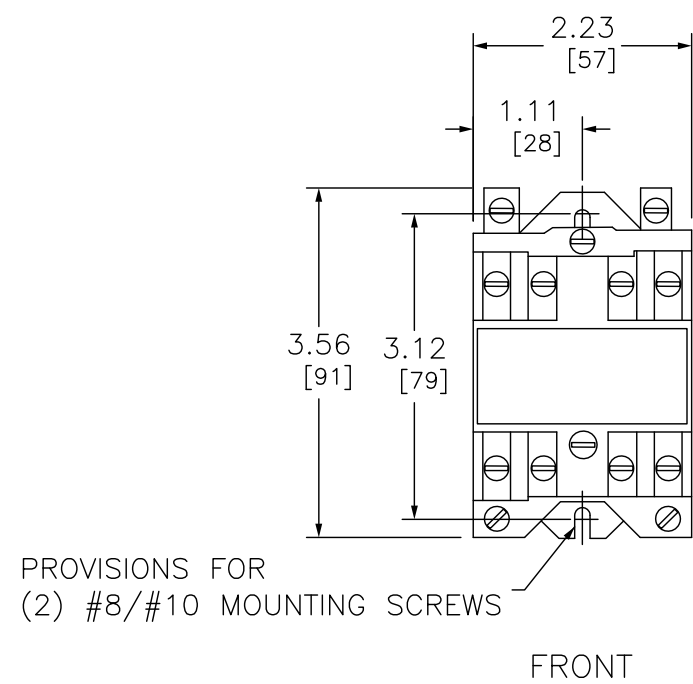

NUMBER OF POLES	DIMENSION A	
	IN	MM
0-4	5.17	131
6-8	6.37	162
10-12	7.60	193

DUAL DIMENSIONS: INCHES  
MILLIMETERS

RELAY 250VDC 5AMP NEMA + OPTIONS

**SQUARE D**<sup>™</sup>  
by Schneider Electric

DWG# 8501XUDO40V53  
NO.