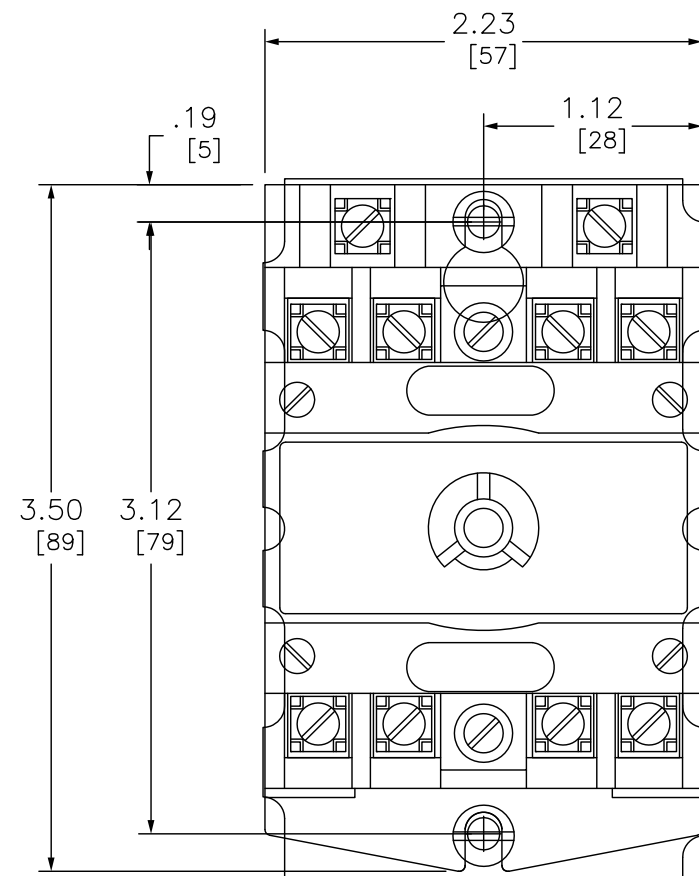

CONVERTIBLE INSTANTANEOUS CONTACTS

TYPE CODE (1)	1 NO, 1NC
20	2
30	3
40	4

VOLTAGE CODES

VOLTAGE CODE (2)	AC VOLTAGES
V11	12VAC - 60HZ
V01	24VAC - 60HZ
V12	24VAC - 50HZ
V18	48VAC - 60HZ
V16	48VAC - 50HZ
V02	110/120VAC - 50/60HZ
V08	208VAC - 60HZ
V03	220/240VAC - 50/60HZ
V04	277VAC - 60HZ
V06	440/480VAC - 50/60HZ
V07	550/600VAC - 50/60HZ

Catalog Number: 8501-XO(1)XL(2)
 Ratings: 600V, 10A
 UL File/CCN: E78403/NKCR
 CSA File/Class: LR60905/3211 03
 Meets Standards: -
 Weight: 2.8 lbs
 Wire Size: #12-#18 AWG
 Terminal torque: 9-11 LB/IN
 Mounting Hwd.: (2) #8-32 SCREWS, TYPE X MOUNTING TRACK

DUAL DIMENSIONS: INCHES
 MILLIMETERS

8501XO60XLV02
 AC LATCHING RELAY (4 POLE)
 CLASS 8501 TYPE XO(1) XL(2)

DWG# 8501XO60XLV02
 NO.