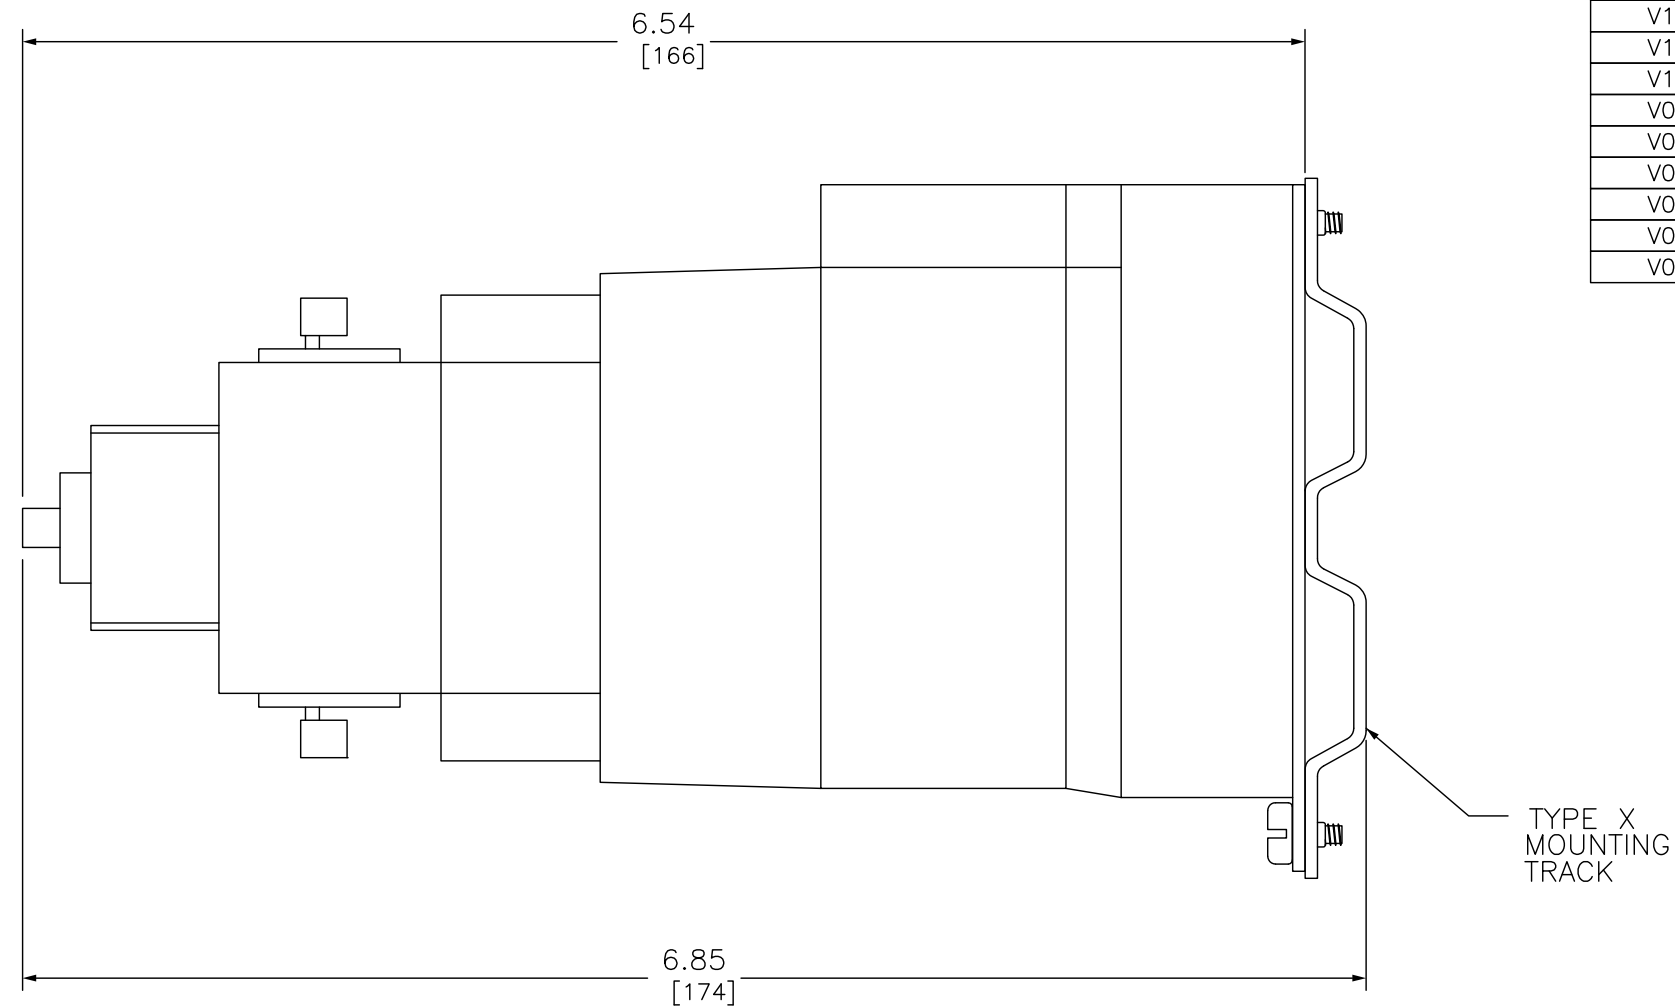

CONVERTIBLE INSTANTANEOUS CONTACTS

TYPE CODE (1)	1 NO, 1NC
20	2
30	3
40	4

VOLTAGE CODES

VOLTAGE CODE (2)	AC VOLTAGES
V11	12VAC - 60HZ
V01	24VAC - 60HZ
V12	24VAC - 50HZ
V18	48VAC - 60HZ
V16	48VAC - 50HZ
V02	110/120VAC - 50/60HZ
V08	208VAC - 60HZ
V03	220/240VAC - 50/60HZ
V04	277VAC - 60HZ
V06	440/480VAC - 50/60HZ
V07	550/600VAC - 50/60HZ

Catalog Number: 8501-XO(1)XL(2)
 Ratings: 600V, 10A
 UL File/CCN: E78403/NKCR
 CSA File/Class: LR60905/3211 03
 Meets Standards: -
 Weight: 2.8 lbs
 Wire Size: #12-#18 AWG
 Terminal torque: 9-11 LB/IN
 Mounting Hwd.: (2) #8-32 SCREWS, TYPE X MOUNTING TRACK

DUAL DIMENSIONS: INCHES
 MILLIMETERS

8501XO60XLV02
 AC LATCHING RELAY (4 POLE)
 CLASS 8501 TYPE XO(1) XL(2)

DWG# 8501XO60XLV02
 NO.