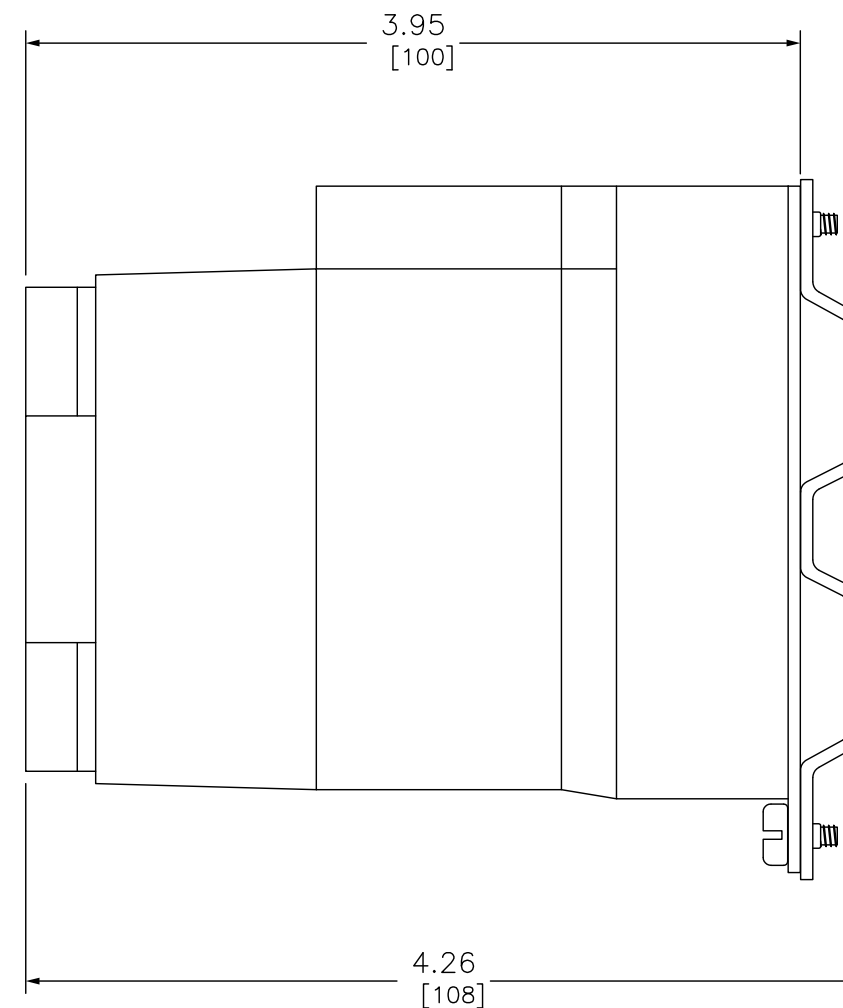

CONVERTIBLE INSTANTANEOUS CONTACTS

TYPE CODE (1)	1 NO, 1 NC
00	0
20	2
30	3
40	4

VOLTAGE CODES

VOLTAGE CODE (2)	AC VOLTAGES
V11	12VAC - 60HZ
V01	24VAC - 60HZ
V12	24VAC - 50HZ
V18	48VAC - 60HZ
V16	48VAC - 50HZ
V02	110/120VAC - 50/60HZ
V08	208VAC - 60HZ
V03	220/240VAC - 50/60HZ
V04	277VAC - 60HZ
V06	440/480VAC - 50/60HZ
V07	550/600VAC - 50/60HZ

TYPE X MOUNTING TRACK

Catalog Number: 8501-XO(1)(2)  
 Ratings: 600V, 10A  
 UL File/CCN: E78403/NKCR  
 CSA File/Class: LR60905/3211 03  
 Meets Standards: -  
 Weight: 2 lbs  
 Wire Size: #12-#18 AWG  
 Terminal torque: 9-11 LB/IN  
 Mounting Hwd.: (2) #8-32 SCREWS, TYPE X MOUNTING TRACK

DUAL DIMENSIONS: INCHES  
 MILLIMETERS

8501X022V02  
 AC CONTROL RELAY (4 POLE)  
 CLASS 8501 TYPE XO(1)(2)

DWG# 8501X022V02  
 NO.