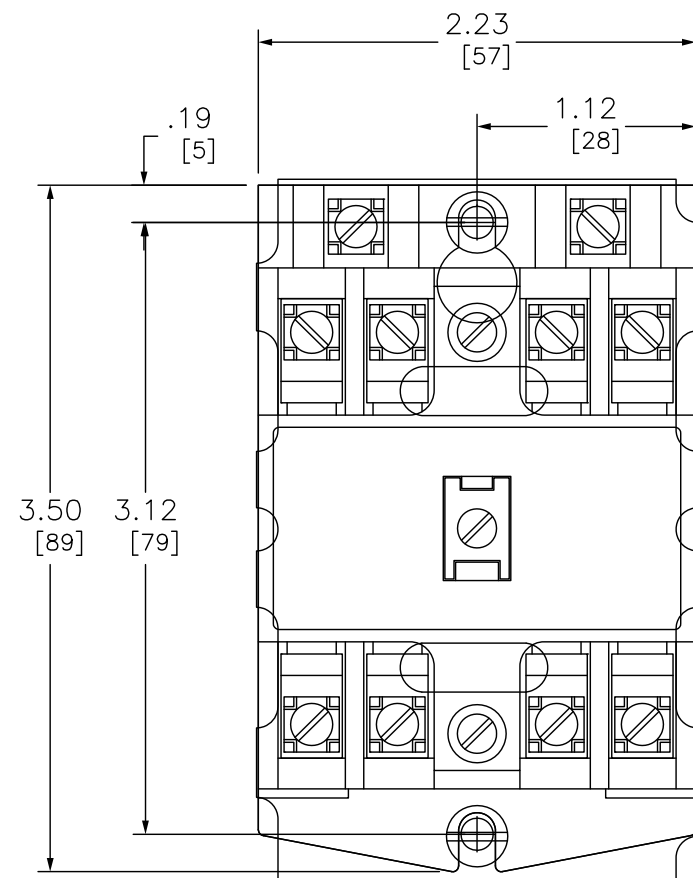

CONVERTIBLE INSTANTANEOUS CONTACTS

TYPE CODE (1)	1 NO, 1 NC
00	0
20	2
30	3
40	4

VOLTAGE CODES

VOLTAGE CODE (2)	AC VOLTAGES
V11	12VAC - 60HZ
V01	24VAC - 60HZ
V12	24VAC - 50HZ
V18	48VAC - 60HZ
V16	48VAC - 50HZ
V02	110/120VAC - 50/60HZ
V08	208VAC - 60HZ
V03	220/240VAC - 50/60HZ
V04	277VAC - 60HZ
V06	440/480VAC - 50/60HZ
V07	550/600VAC - 50/60HZ

TYPE X MOUNTING TRACK

Catalog Number: 8501-XO(1)(2)  
 Ratings: 600V, 10A  
 UL File/CCN: E78403/NKCR  
 CSA File/Class: LR60905/3211 03  
 Meets Standards: -  
 Weight: 2 lbs  
 Wire Size: #12-#18 AWG  
 Terminal torque: 9-11 LB/IN  
 Mounting Hwd.: (2) #8-32 SCREWS, TYPE X MOUNTING TRACK

DUAL DIMENSIONS: INCHES  
 MILLIMETERS

8501X022V02  
 AC CONTROL RELAY (4 POLE)  
 CLASS 8501 TYPE XO(1)(2)

DWG# 8501X022V02  
 NO.