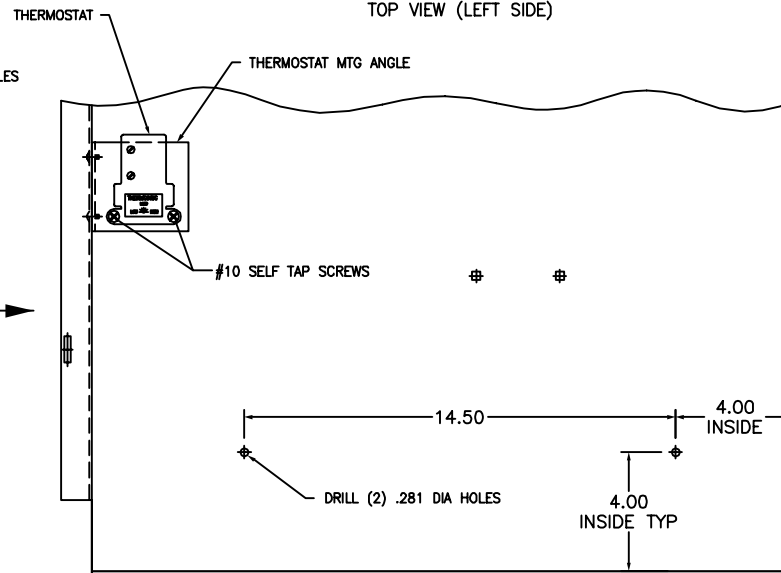

TOP VIEW (LEFT SIDE)

FRONT VIEW (LEFT SIDE)

FRONT →

LEFT SIDE

KIT INCLUDES:

- CAT. # HVM-H1
 1. HEATER, 125 W
 2. MTG ANGLE [2]
 3. HARDWARE

- CAT. # HVM-H2
 1. HEATER, 125 W
 2. THERMOSTAT
 3. MTG ANGLES [2]