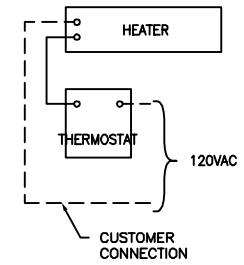

TOP VIEW (LEFT SIDE)

FRONT VIEW (LEFT SIDE)

FRONT →

LEFT SIDE

KIT INCLUDES:

- CAT. # HVM-H1
 1. HEATER, 125 W
 2. MTG ANGLE [2]
 3. HARDWARE

- CAT. # HVM-H2
 1. HEATER, 125 W
 2. THERMOSTAT
 3. MTG ANGLES [2]