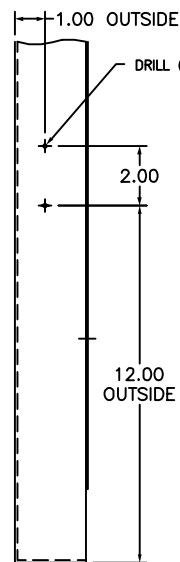

TOP VIEW (LEFT SIDE)

FRONT VIEW (LEFT SIDE)

FRONT →

LEFT SIDE

KIT INCLUDES:

- CAT. # HVM-H1
 1. HEATER, 125 W
 2. MTG ANGLE [2]
 3. HARDWARE

- CAT. # HVM-H2
 1. HEATER, 125 W
 2. THERMOSTAT
 3. MTG ANGLES [2]

OUTLINE, HEATER/THMST INSTAL.

SQUARE D COMPANY

DWG# 44070-866
 NO.