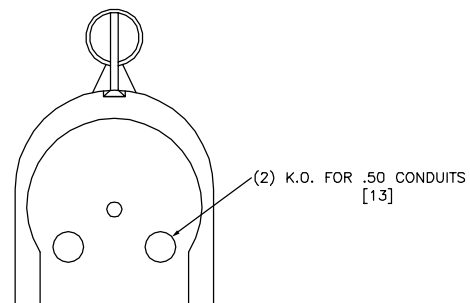

TYPES AG,AH

TYPE BG

CATALOG NUMBER: 2601 AG, AH, BG
 RATINGS: 7.5 HP
 UL FILE/CCN: E42243 CCN NLRV
 CSA FILE/CLASS: LR25490 CLAS 3211 05
 WEIGHT: 1.35 LBS
 WIRE SIZE: #10
 TERMINAL TORQUE: TYPE A=13 TO 16 LBS IN, TYPE B=17 TO 21 LBS IN

DUAL DIMENSIONS: INCHES
 MILLIMETERS

NEMA DRUM SWITCH
 2601 AG, AH, BG NEMA 1

DWG# 26010050
 NO.