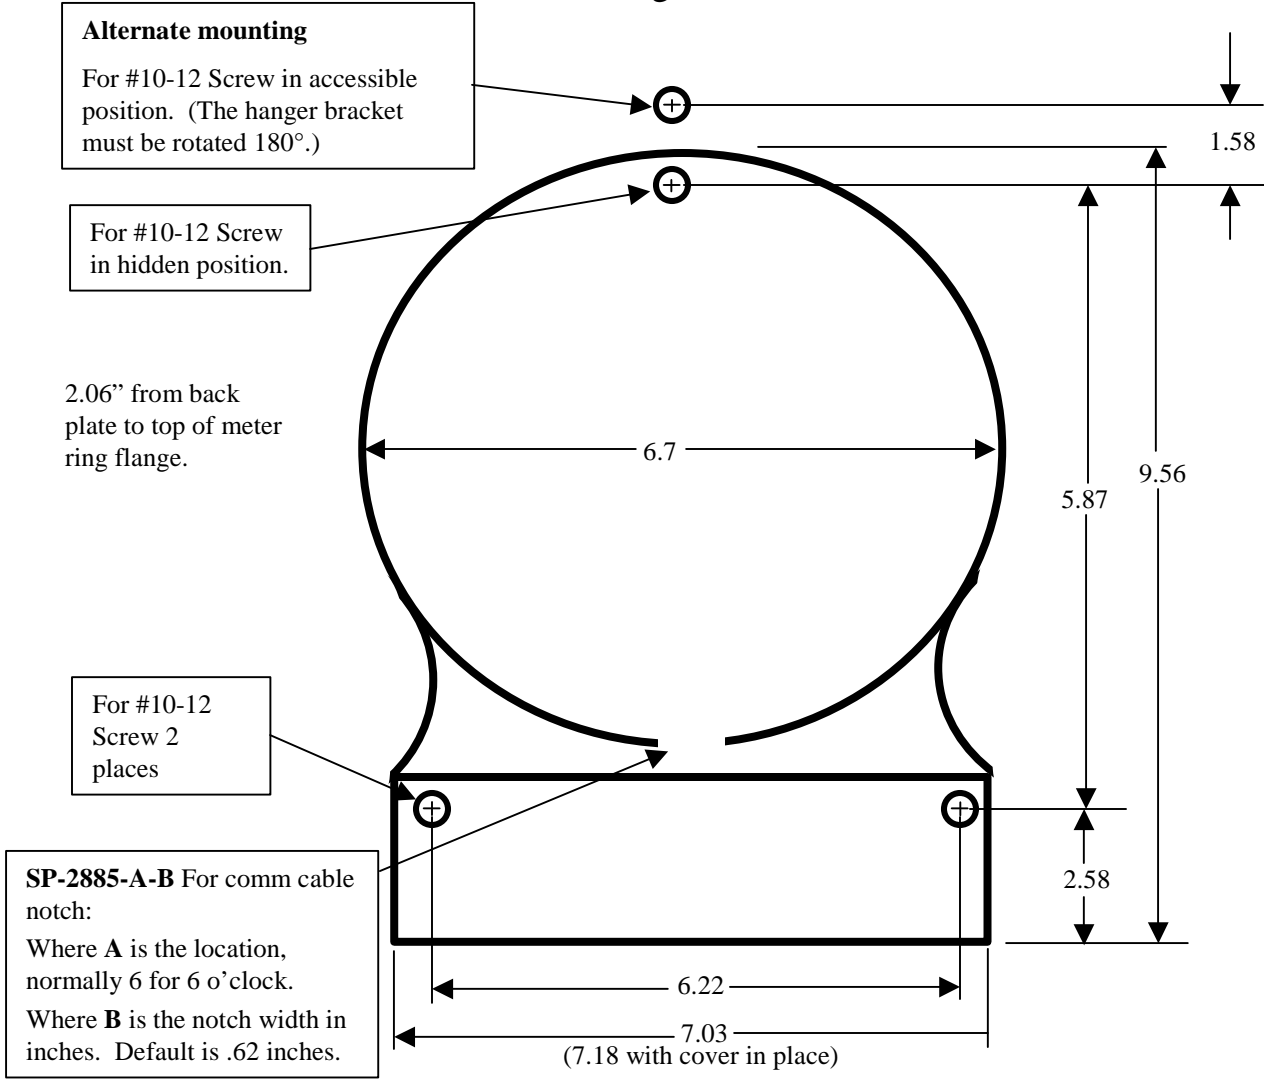

Marwell 2200 Series, includes all variations of SP-2885-6-X.X

Mounting Locations

Adjustable top bracket provides 2 top hole locations as noted

**DRAWING NOT TO SCALE**

**All dimensions in inches**

**Marwell Corporation**