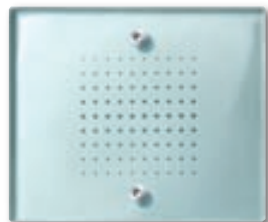

Transparency of form and function

Merten Tracent

Switches can be beautiful

Merten Trancent

Merten Tracent

Modern architecture is marked by transparency and clarity. Merten Tracent matches this in every way. The first glass push-button in the world, with its clear form, blends perfectly into any modern surroundings. Light and blinds can be controlled by lightly touching the glass sensor cover.

Merten Tracent insert + Frame + Control electronics + Glass surface = complete device

Merten Tracent

Merten Tracent – colours and product range

Satinated

Transparent

Satinated

Transparent

Transparent

Colour aluminium

Movement detector,
flush-mounted

Socket-outlet

Socket-outlet

Make the most of your energy

Schneider Electric France