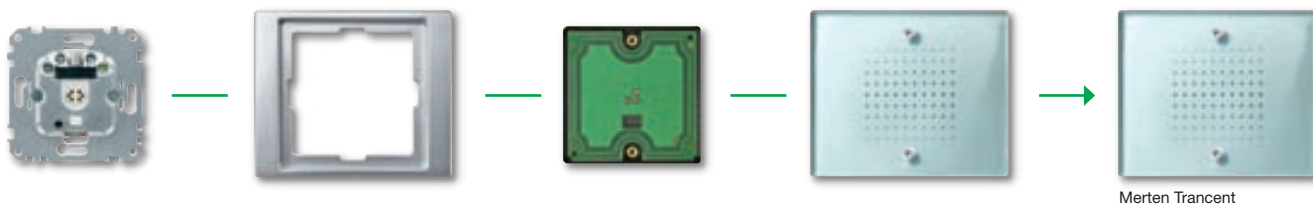

Transparency of form and function

Merten Tracent

Switches can be beautiful

Merten Trancent

Merten Tracent

Modern architecture is marked by transparency and clarity. Merten Tracent matches this in every way. The first glass push-button in the world, with its clear form, blends perfectly into any modern surroundings. Light and blinds can be controlled by lightly touching the glass sensor cover.

Merten Tracent insert + Frame + Control electronics + Glass surface = complete device

Merten Tracent

Merten Tracent – colours and product range

Satinated

Transparent

Satinated

Transparent

Transparent

Colour aluminium

Movement detector,
flush-mounted

Socket-outlet

Socket-outlet

Make the most of your energy

Schneider Electric France