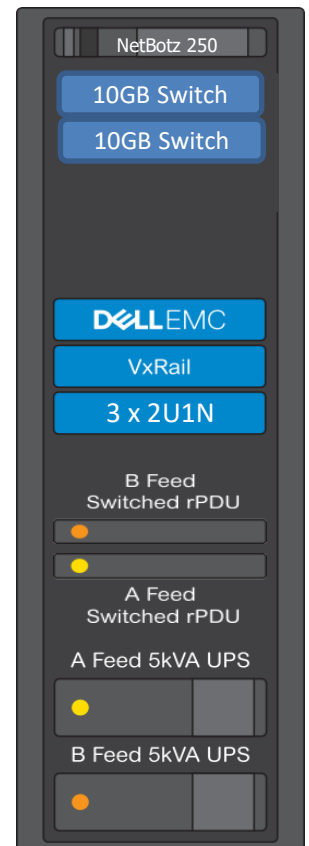

Dell EMC Reference Design

Whether you are accelerating data center modernization or deploying a hybrid cloud, VxRail delivers a turnkey experience that enables our customers to continuously innovate. The only fully integrated VMware hyperconverged system on the market, VxRail transforms HCI networking and simplifies VMware cloud adoption, while meeting any HCI use case. Together with Dell EMC, APC provides integrated compatible physical infrastructure solutions that are pre-engineered and pre-validated, lowering your time-to-market and deployment.

Enterprise Solution for data center environments

Enterprise Solution Details		
Dell EMC	3	VxRail P-Series High Performance
Dell EMC	2	Dell EMC Network Switches
Rack	1	AR3100 Dell Part A7067495 NetShelter SX 42U Rack
UPS	2	DLRT5KRMXLI Dell Part APC-Smart-UPS-SRT-5000VA-RM-230V
rPDU	2	AP8959 Rack PDU 2G, Switched, ZeroU, 20A/208V, 16A/230V, (21) C13 & (3) C19
Power Cord Kit	1	AP8706S-WW Power Cord Kit (6 ea.), Locking, C13 to C14, 1.8m
NetBotz 250	1	NBACS125 NetBotz 125kHz Rack Access Control
Blanking Panels	1	AR8136BLK Toolless Airflow Management Blanking Panel – 10
Cable Management	1	AR8429 Horizontal Cable Organizer 1U with Brush Strip
Options		
Software	EcoStruxure IT Expert	
Services	EcoStruxure Asset Advisor Monitoring and Dispatch	