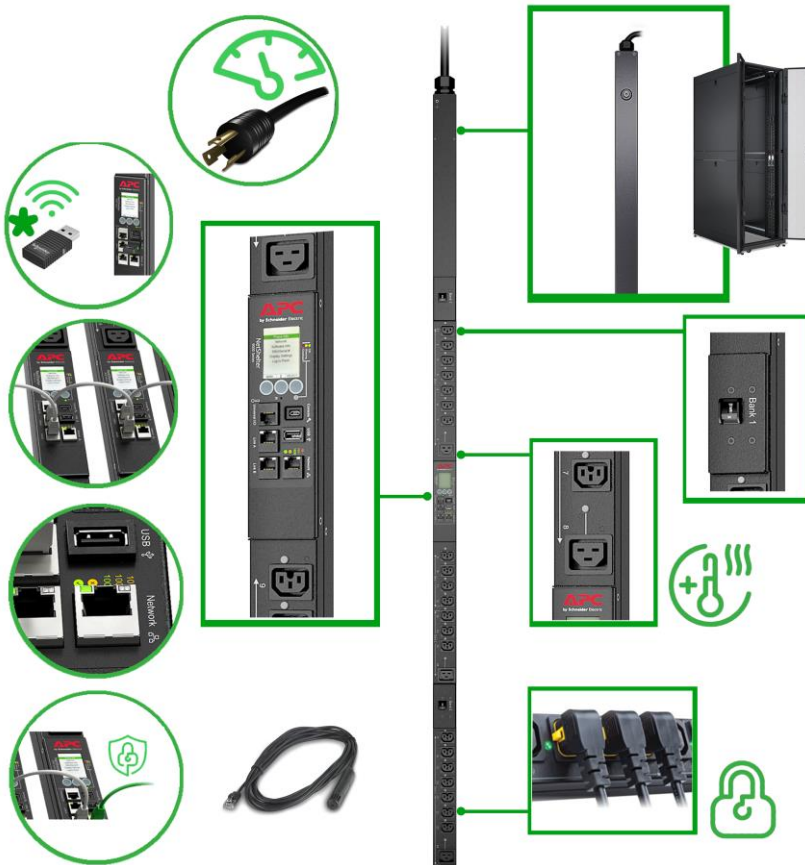

# NetShelter AP8900 Series Switched Rack PDU Discontinuation Announcement

Replaced by APDU9000 Series

## NetShelter Switched Rack PDUs

Switched Rack PDUs enable advanced, customizable power control and active monitoring.

## New 9000 Series Latest Features & Enhancements:

- 60C operating temperature\*
- 1% metering accuracy
- Gigabit Ethernet Connectivity
- Hybrid Outlets\* C13/C15 & C19/C21
- High Retention Outlets
- Wireless Connectivity Optional with APC WiFi Device
- 32 PDU Network Port Sharing
- APC Network Management Card 3
- 3 year standard factory warranty
- EcoStruxure Ready