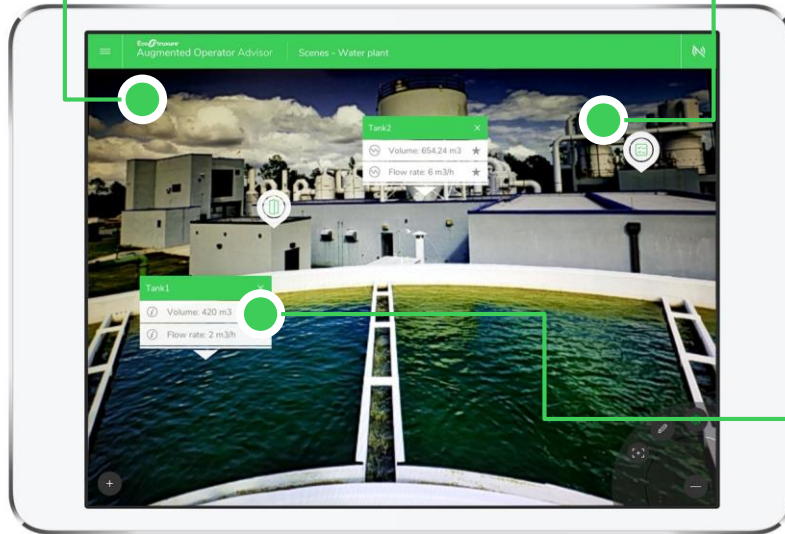

How to use EcoStruxure Augmented Operator Advisor demo

1 INSTALL

the app on your mobile device

2 DOWNLOAD

the image gallery on your computer and open it.

3 TEST

the software by pointing the application at the images in the gallery.

CONTROL ROOM CABINET

OPERATOR TERMINAL