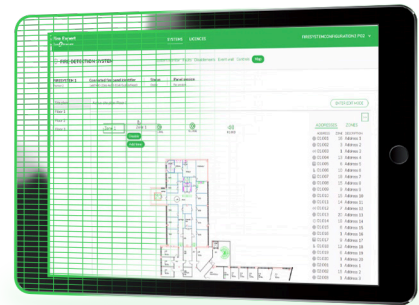

EcoStruxure Fire Expert Orientation Map

Map visualization and fire element operation with minimum effort

Esmi Sense FDP panels and EcoStruxure Fire Expert online solution let you optimize efficiency in your business. With Fire Expert you can online monitor and manage your fire systems with your PC, smartphone, or tablet anytime anywhere. To better meet the needs of users, the new Fire Orientation Map has been added to Fire Expert.

The Fire Orientation Map makes possible the localization, visualization and operation of the fire elements. The Orientation Map license gives immediately the overview of the fire elements' status and visualize data effectively and user friendly. There is no need for any additional software installation, the feature is part of EcoStruxure Fire Expert. For tablets 13.7 iOS and HD resolution device is minimum requirement. Mobile phone support will be released later.

EcoStruxure Fire Expert Orientation Map makes fire element status information clear and more intuitive

EcoStruxure Fire Expert Orientation Map license makes possible the floor plan visualization of your building. Only upload a map/floor plan which can be any svg, jpg or png format image. From the addresses and zones tree view you are able to see the active fire elements. The fire elements may also be placed to floor plans according their position in the installation. The users only need to drag and drop the fire elements or icons onto the area to start populating the floor plan. To operate the fire elements user just need to select them from the floor plan.