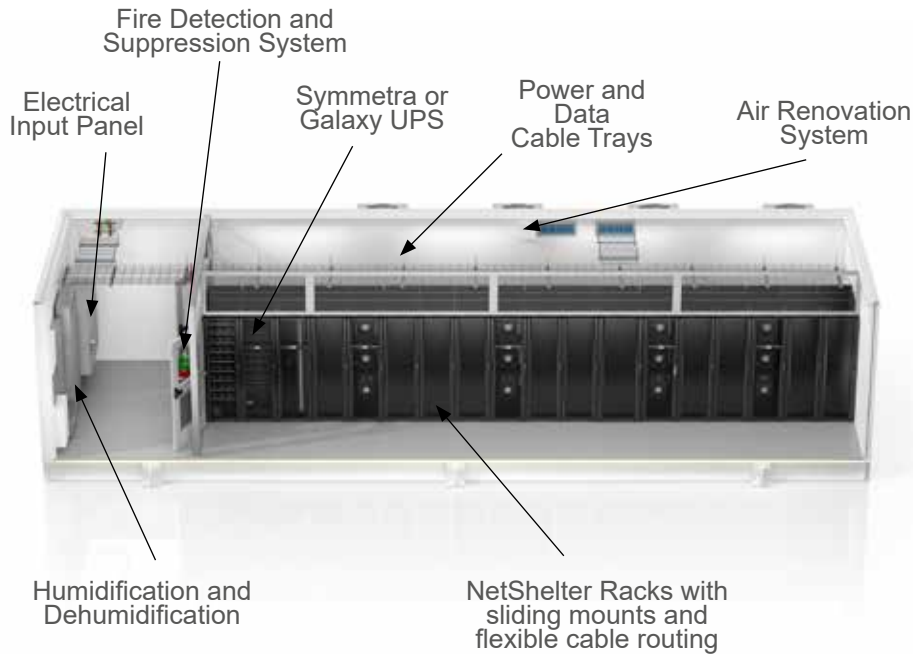

EcoStruxure Modular Data Center All-In-One Modules

Quick Reference Sheet (480/208V, 60Hz)