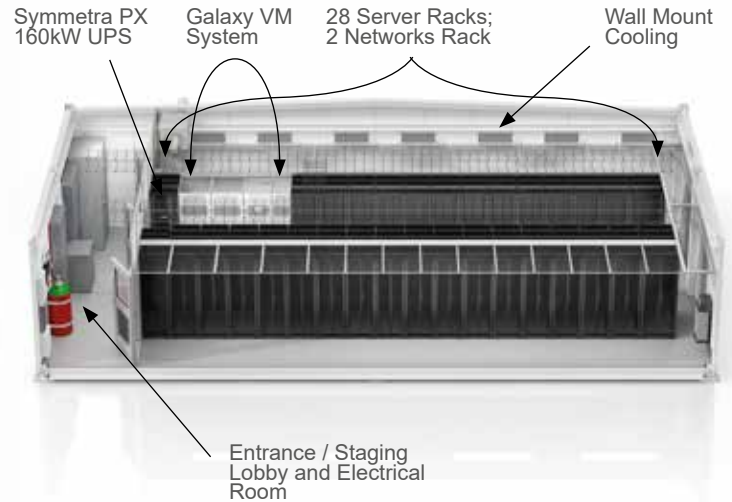

EcoStruxure Modular Data Center All-In-One Modules

Quick Reference Sheet (480V, 60Hz)

PFMIEC190C1N27C

PFMIEC160W1N30C

	45' All-In-One 190kW, 27 Racks PFMIEC190C1N27C	45' All-In-One 160kW, 30 Racks PFMIEC160W1N30C
Power		
Input/Output Voltage	480V AC, 3 Phase, 60 Hz - 208/120V	480V AC, 3 Phase, 60 Hz - 208/120V
ATS / Amp	I-Line / 800A	ASCO-300 / 800A
Total IT Load	190kW (27 racks at 7kW per rack)	160kW (30 racks at 5.3kW per rack)
Rack Distribution	AP8865 Rack PDU, 8.6kW, 208V, (1 per rack)	AP8865 Rack PDU, 8.6kW, 208V, (1 per rack)
UPS / UPS Redundancy	Symmetra PX, 225kW IT, 480V with 6 minutes runtime battery / N+1	Galaxy VM, 180 kVA UPS Single 480-480 V, 65kAIC with 15 minutes runtime battery / N
Battery Type	VRLA – Long Life Battery Modules	VRLA – Long Life Battery Modules
Cooling		
Type	ACRC301H InRow RC, 300mm, Chilled Water / CGAM Chiller	WMF0661 Wallmount Cooling Unit with heater
Racks		
Rack - Qty	AR3300 - x25 (42U x 600mm (w) x 1200mm (d)) AR3350 - x2 (42U x 750mm (w) x 1200mm (d))	AR3300 - x28 (42U x 600mm (w) x 1200mm (d)) AR3350 - x2 (42U x 750mm (w) x 1200mm (d))
Hot Aisle / Cold Aisle	3.6ft / 3.7ft	3ft / 5.2ft
Safety		
Fire Suppression and Detection	Novec 1230, Agent Releasing Control panel with smoke/heat detection, and audible strobe/alarms	Novec 1230, Agent Releasing Control panel with smoke/heat detection, and audible strobe/alarms
Exits	1 Primary, 1 Emergency	1 Primary
Monitoring	Netbotz 750 with EcoStruxure IT Expert Software	Netbotz 750 with EcoStruxure IT Expert Software
Physical		
L/H/W	45ft / 11.5ft / 19.5ft	45ft / 11.5ft / 19.5ft