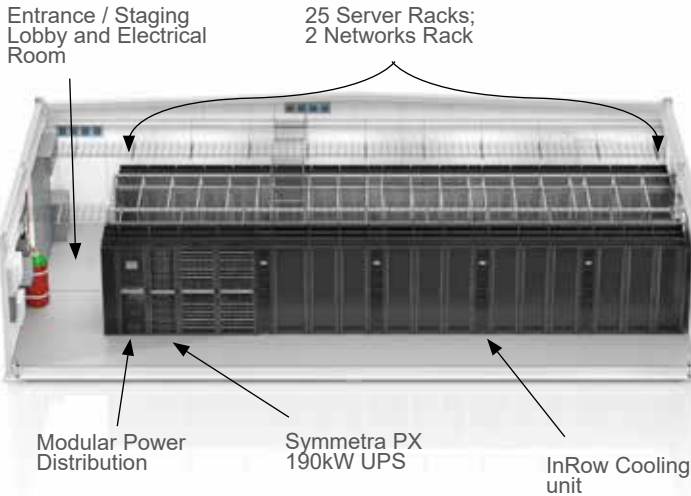

EcoStruxure Modular Data Center All-In-One Modules

Quick Reference Sheet (480V, 60Hz)

PFMIEC190C1N27C

PFMIEC160W1N30C

	45' All-In-One 190kW, 27 Racks PFMIEC190C1N27C	45' All-In-One 160kW, 30 Racks PFMIEC160W1N30C
Power		
Input/Output Voltage	480V AC, 3 Phase, 60 Hz - 208/120V	480V AC, 3 Phase, 60 Hz - 208/120V
ATS / Amp	I-Line / 800A	ASCO-300 / 800A
Total IT Load	190kW (27 racks at 7kW per rack)	160kW (30 racks at 5.3kW per rack)
Rack Distribution	AP8865 Rack PDU, 8.6kW, 208V, (1 per rack)	AP8865 Rack PDU, 8.6kW, 208V, (1 per rack)
UPS / UPS Redundancy	Symmetra PX, 225kW IT, 480V with 6 minutes runtime battery / N+1	Galaxy VM, 180 kVA UPS Single 480-480 V, 65kAIC with 15 minutes runtime battery / N
Battery Type	VRLA – Long Life Battery Modules	VRLA – Long Life Battery Modules
Cooling		
Type	ACRC301H InRow RC, 300mm, Chilled Water / CGAM Chiller	WMF0661 Wallmount Cooling Unit with heater
Racks		
Rack - Qty	AR3300 - x25 (42U x 600mm (w) x 1200mm (d)) AR3350 - x2 (42U x 750mm (w) x 1200mm (d))	AR3300 - x28 (42U x 600mm (w) x 1200mm (d)) AR3350 - x2 (42U x 750mm (w) x 1200mm (d))
Hot Aisle / Cold Aisle	3.6ft / 3.7ft	3ft / 5.2ft
Safety		
Fire Suppression and Detection	Novec 1230, Agent Releasing Control panel with smoke/heat detection, and audible strobe/alarms	Novec 1230, Agent Releasing Control panel with smoke/heat detection, and audible strobe/alarms
Exits	1 Primary, 1 Emergency	1 Primary
Monitoring	Netbotz 750 with EcoStruxure IT Expert Software	Netbotz 750 with EcoStruxure IT Expert Software
Physical		
L/H/W	45ft / 11.5ft / 19.5ft	45ft / 11.5ft / 19.5ft