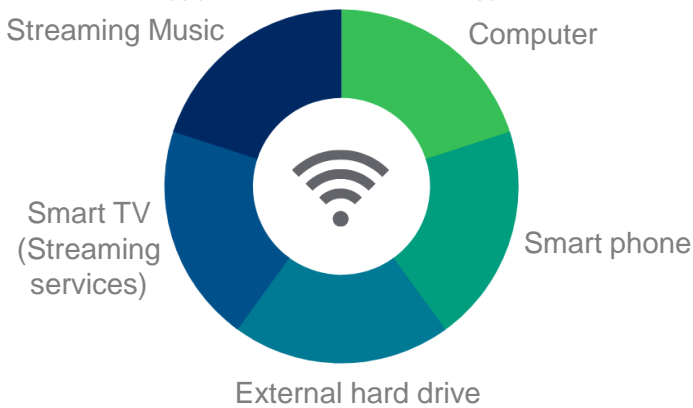

### 2 Reliable Home Connection

With increased power capacity, Easy UPS gives you enough time to keep working and remain productive for hours and then safely shut down devices following an outage.

Life Is On

**APC**  
by Schneider Electric

Protect your home against power surges and outages

**?** Why should I protect my modem and router?

Your home office productivity is linked to an uninterrupted internet connection.