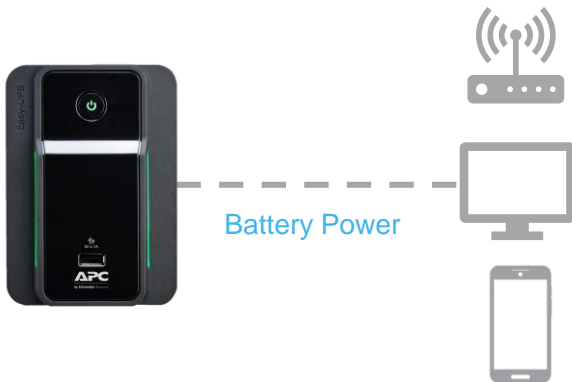

Runtime

Entry-level desktop PC with 20" LED monitor + internet modem and router

BVX700LUI-MS		27.5 minutes
BVX900LI-MS	40 watts	80 minutes
BVX1200LI-MS		88 minutes

1 Protect from the Unexpected

Your home devices are sensitive to damage caused by power disturbances.

When power fluctuates outside expected levels, Easy UPS instantly provides clean battery power to your electronics.

2 Reliable Home Connection

With increased power capacity, Easy UPS gives you enough time to keep working and remain productive for hours and then safely shut down devices following an outage.

Life Is On

APC
by Schneider Electric