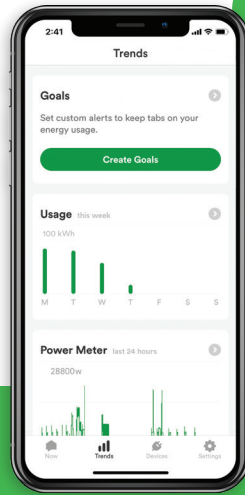

Manage energy

Use the app's intuitive tools to set energy usage goals, estimate your monthly energy bills, and cut down on energy waste.