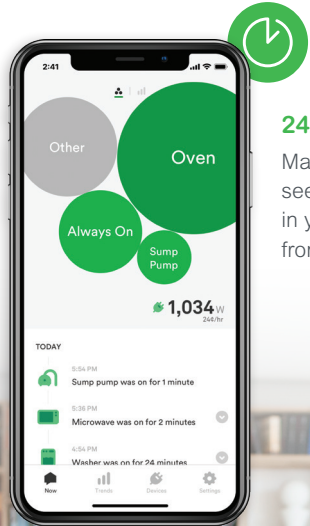

Real-time energy monitoring.  
Smaller energy bills.

**SQUARE D**™

Wisier Energy™ sends you alerts on energy use, home activity, and much more.

[se.com/us/wiser-energy](https://se.com/us/wiser-energy)

Life Is On | **Schneider**  
Electric

# Meet Wisier Energy

Wiser Energy from Square D™ is an integral part of any smart home. As a home energy monitor, it notifies you when devices are on or off and tracks your energy use in real time, creating a safer and more efficient home.