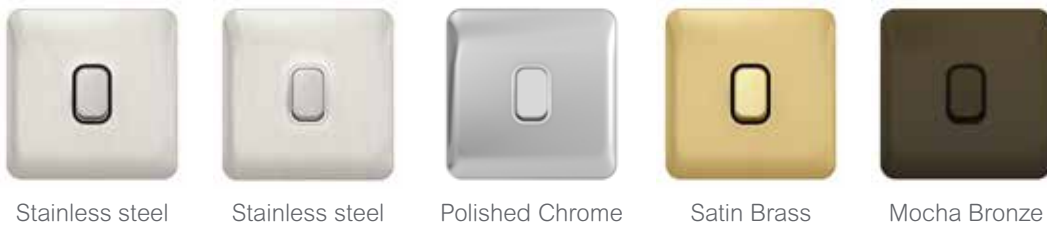

Smart by design

No visible screws: Lisse Deco range is cleverly designed to conceal screws with a unique screwless plate that snaps into place seamlessly over the base unit. The detachable plate makes painting and décor work easy and convenient.

Stylish metal finishing in four colors: Enjoy a variety of décor options with a unique metallic range of finishes.

Contemporary contours with metal rockers: The gently curved edges of the panels soften the lines of a room, adding a touch of class to your interiors. Products also come with gently rounded metal switches that complement the contour of the products.

Ease of installation: The smart design of the Lisse Deco range goes a long way to simplify the installation process. Base units are fitted with large angled terminals that can accommodate up to 3x 2.5mm² cables, while a strip length indicator facilitates hassle-free wiring. With backed out and upward facing captive terminal screws as well as a discreet clip-on mechanism, the Lisse Deco range enables quick and easy installation, making it an ideal time-saving solution.