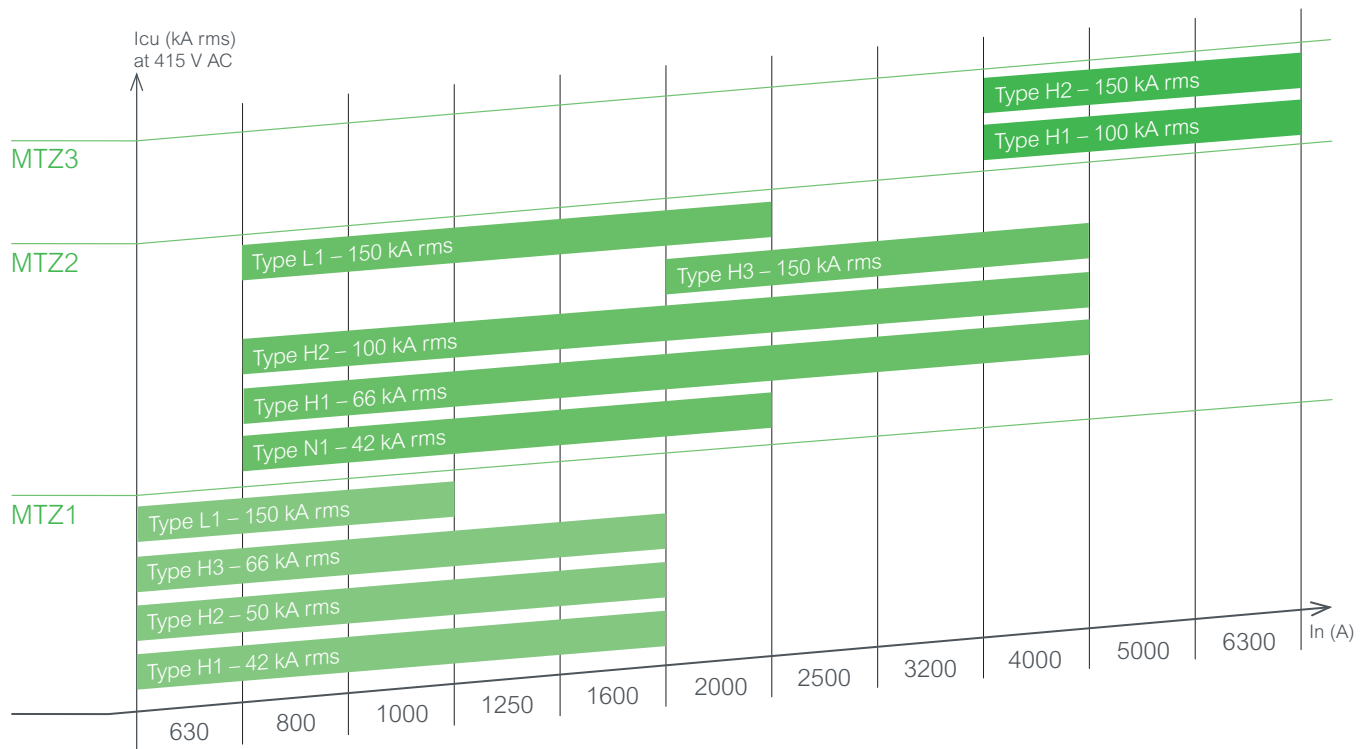

### MTZ3

From 4000 to 6300 A

## MicroLogic™ X control units

|2.0 X|5.0 X|6.0 X|7.0 X|

## Five performance levels

N1, H1, H2, H3, L1

[schneider-electric.com/masterpact-mtz](https://schneider-electric.com/masterpact-mtz)

Life Is On