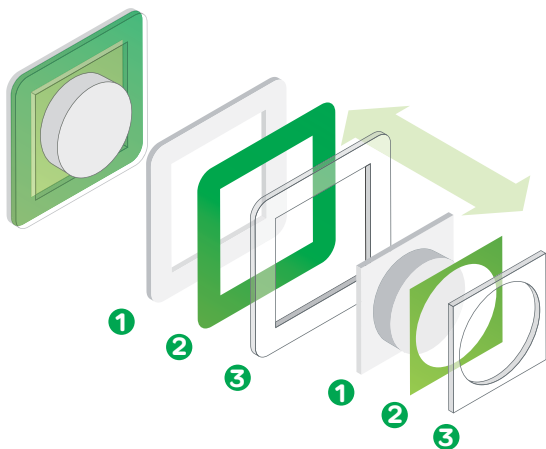

Can be combined with all frame designs in System M

Individual design

M-Creativ frames are available in all versions. In combination with the three most commonly used inserts (switch, dimmer and socket-outlet), M-Creativ becomes an individual object – with four supplied inserts in different colours, your choice of wallpaper or with your own entirely free design.

Exchanging the frame design is simple and safe with M-Creativ

Individual function

All System M functions fit in the M-Creativ frame. You can freely combine your personal designs with the 175 functions of System M and based on the technology of your choice: conventional, PlusLink or KNX.

The M-Creativ principle

M-Creativ consists of 3 components:

- 1 Supporting frame
- 2 Insert
- 3 Transparent cover

and is available as a frame, socket-outlet, switch and dimmer.

Change insert:

Pull off transparent frame, exchange insert, put frame back on - job is done!