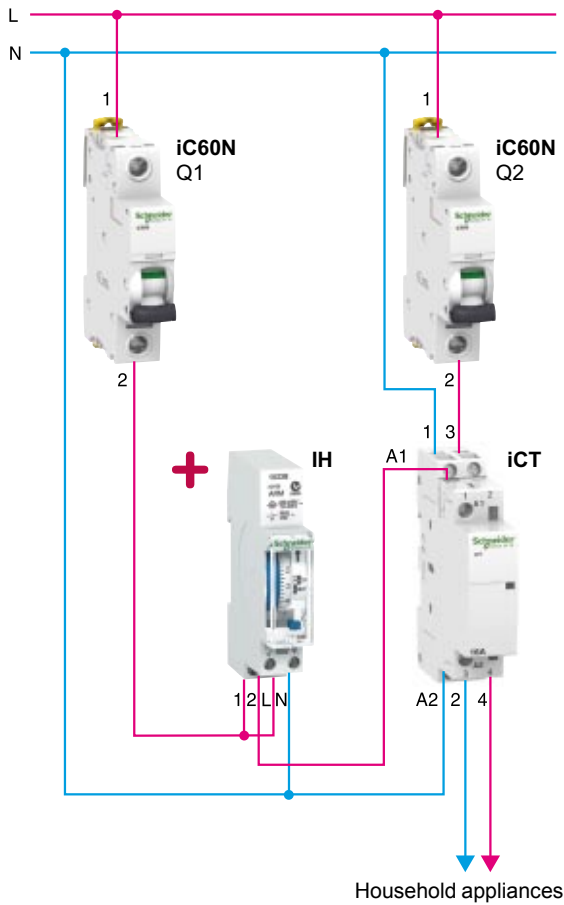

IH 24h 1c ARM

> Energy Efficiency benefits

> Automation provides significant energy savings and greater comfort.

Solution diagram

- IH daily programming in 15 min. increments will depend on the electricity supplier's tariff bands (for example, before 8 a. m., from noon to 2 p. m., after 6 p. m.).
- The iCT contactor protection circuit-breaker rating depends on installed power and load type.

> Products used

Product	Description	Unit	Reference
IH 24h 1cARM	Daily programmable mechanical time switch with back-up time	1	15336
iC60N (Q1)	MCB 1 pole	1	
iC60N (Q2)	MCB 1 pole	1	
iCT	Modular contactor	1