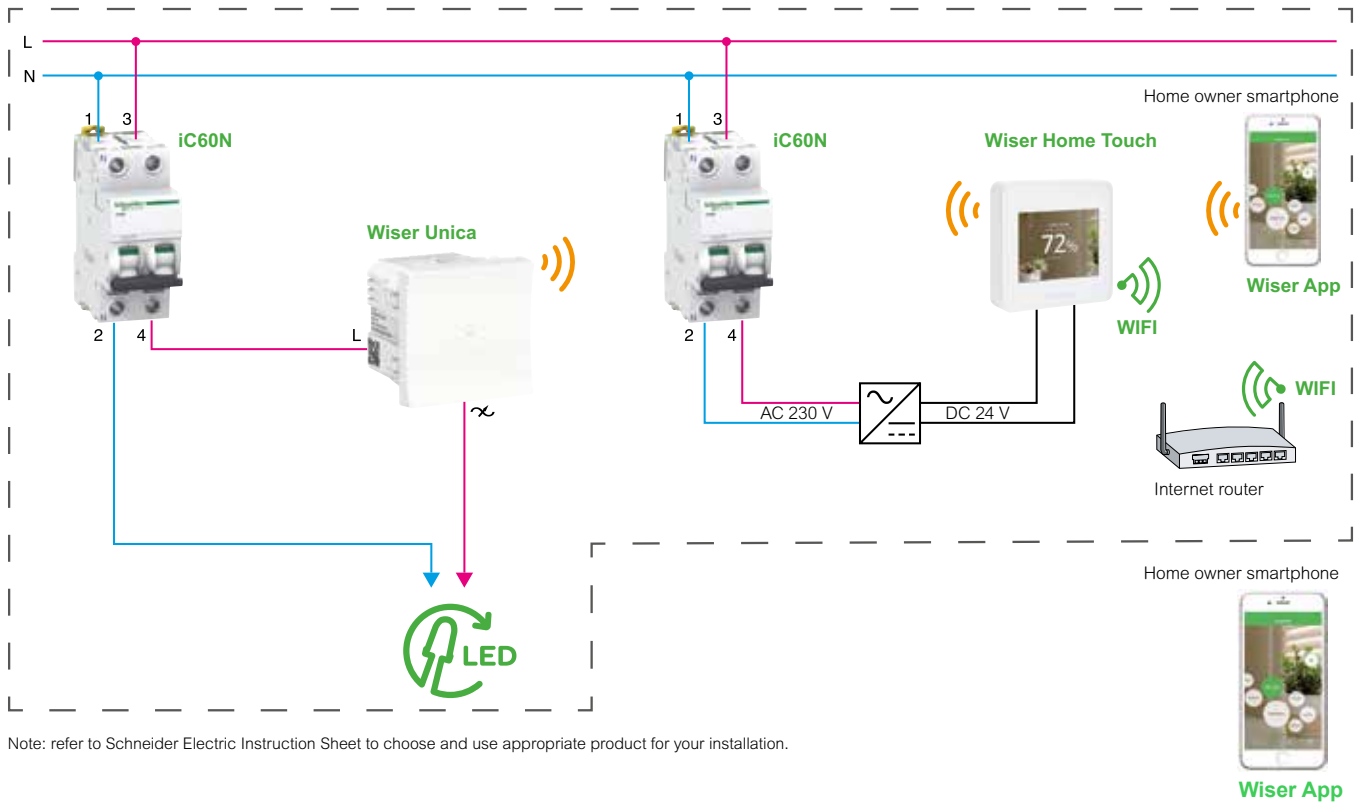

Thanks to the Unica (or ODACE) Wisier dimmer, you can turn on, off, or dim the lights from your smartphone. You can also remotely illuminate the house before you get home or switch the lights off when you're out to limit energy loss.

Also, the Wisier Home Touch is the hub for Wisier products, and a touch screen from which you can change modes, moments, and the temperature. Connect it to Wi-Fi for remote control of your home from anywhere, at any time, via the Wisier app. It keeps you in control of your home even when your phone is out of reach.

se.com

Life Is 

Schneider
Electric

Solution Diagram

Specifications

- Manual control of the dimmer will be possible locally and it will be possible to connect additional mechanical push buttons.
- Lights will be controlled manually and locally using a smartphone app using Bluetooth or WIFI connection, and remotely using a smartphone app and smartphone connection.
- Installation will be done using add-on modules directly installed into the wall that will enable remote control and dimming of the lights.