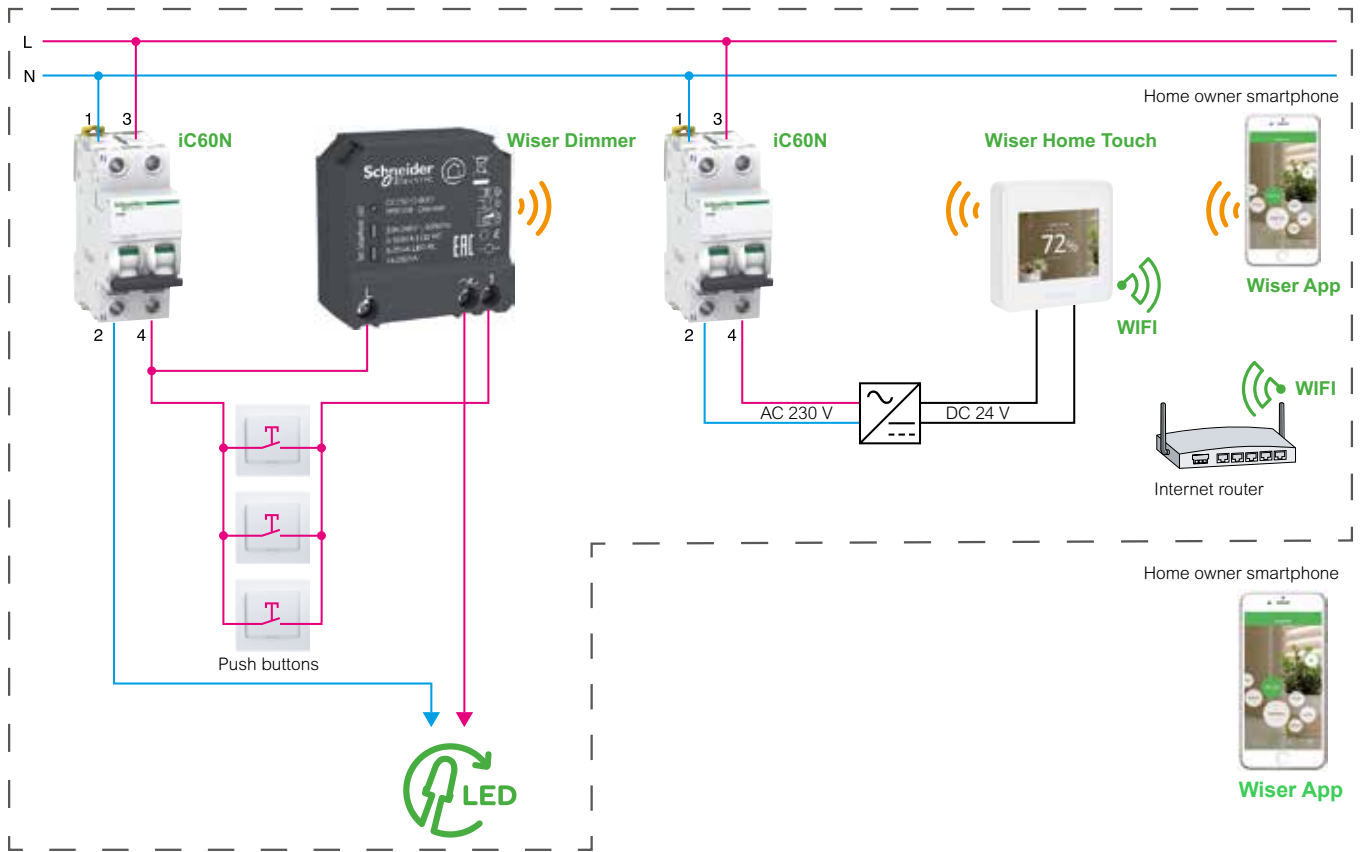

Thanks to the Wisier dimmer micromodule, you can turn on, off, or dim the lights from your smartphone. You can also remotely illuminate the house before you get home or switch the lights off when you're out to limit energy loss.

Also, the Wisier Home Touch is the hub for Wisier products, and a touch screen from which you can change modes, moments, and the temperature. Connect it to Wi-Fi for remote control of your home from anywhere, at any time, via the Wisier app. It keeps you in control of your home even when your phone is out of reach.

se.com

Life Is 

Schneider
Electric

Solution Diagram

Note: refer to Schneider Electric Instruction Sheet to choose and use appropriate product for your installation.

Specifications

- Lights will be controlled manually and locally using a smartphone app with Bluetooth or WIFI connection, and remotely using a smartphone app and smartphone connection.
- Installation will be done using add-on modules directly installed into the wall that will enable remote control and dimming of the lights.
- Manual control will be possible with up to 10 mechanical push buttons spread out into the room.