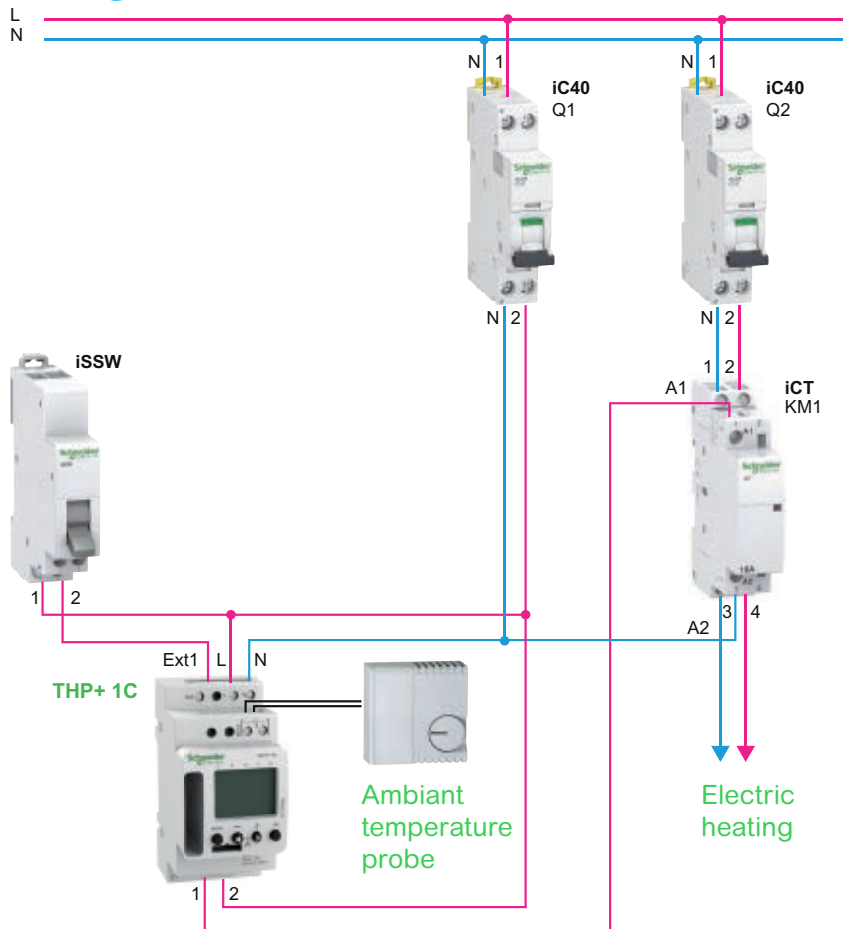

Solution

Diagram

Specifications

- The electronic programmable thermostat can be equipped with an ambient temperature probe that regulates the temperature according to the temperature set points programmed by the user. The adjustable ambient temperature probe may easily be replaced by a non-adjustable probe.
- The electronic programmable thermostat controls directly the heating operation or via a power contactor, depending on the load characteristics.

Products used			
Product	Function	Quantity	Reference
Acti9 THP1+ 1C	Electronic programmable thermostat	1	CCT15834
Adjustable/non-adjustable probes	Measure ambient temperature	1	15836/15835
Acti9 iC40 2P	MCB Q1, Q2	2	Depend on rating
Acti9 iCT 2P	Modular contactor KM1	1	Depend on rating
Acti9 iSSW	Changeover switch	1	A9E18070

More about
THP+ 1C