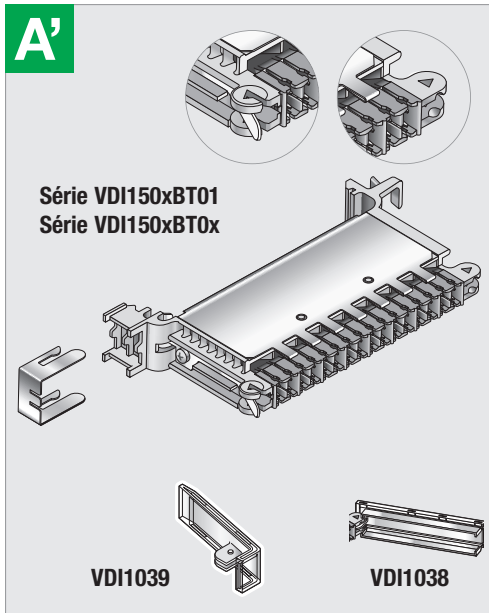

Modules CAD 8 paires*

S1A52127-00

Septembre 2010

* 8 pair IDC Module / Modulo compact 8 pares / Modulo compact 8 coppie

ENGLISH

This product must be installed, connected and used in compliance with applicable standards and/or installation regulations.