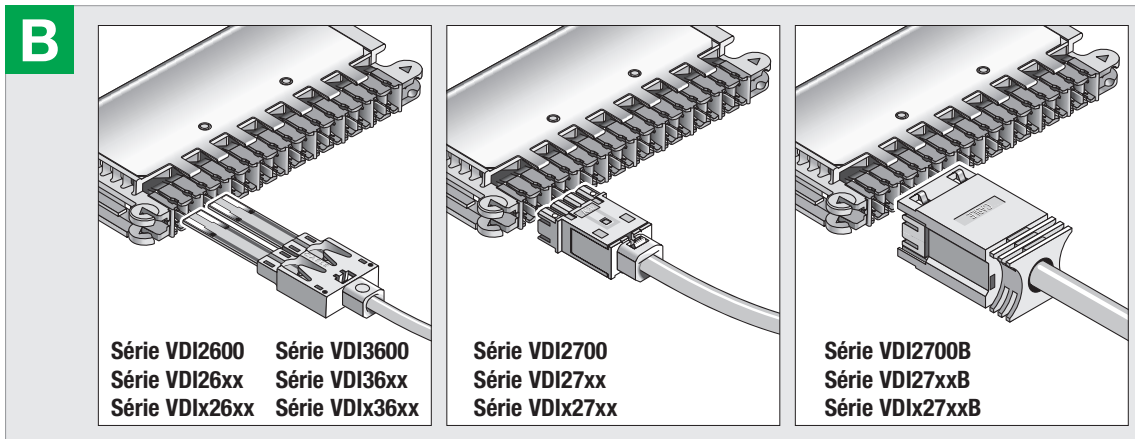

Modules CAD 8 paires*

S1A52127-00

Septembre 2010

* 8 pair IDC Module / Modulo compact 8 pares / Modulo compact 8 coppie

ENGLISH

This product must be installed, connected and used in compliance with applicable standards and/or installation regulations.