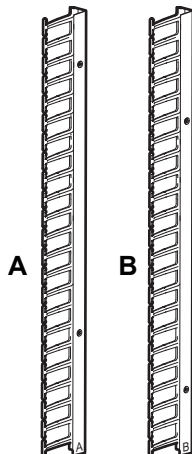

Vertical Cable Manager for NetShelter™ SX 600 mm 48U Cabinet

AR7723

Vertical Cable Manager (1 of each)

Installation

NOTE: Installation shown for both left and right side of cabinet.