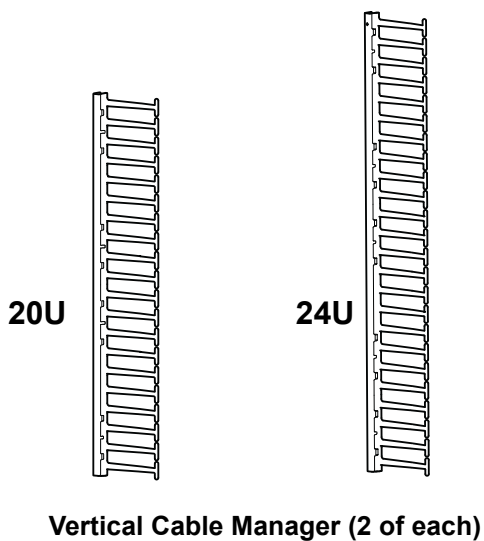

Vertical Cable Manager for NetShelter™ SX 45U Networking Enclosure

AR7727

Tools required
(not provided)

Installation