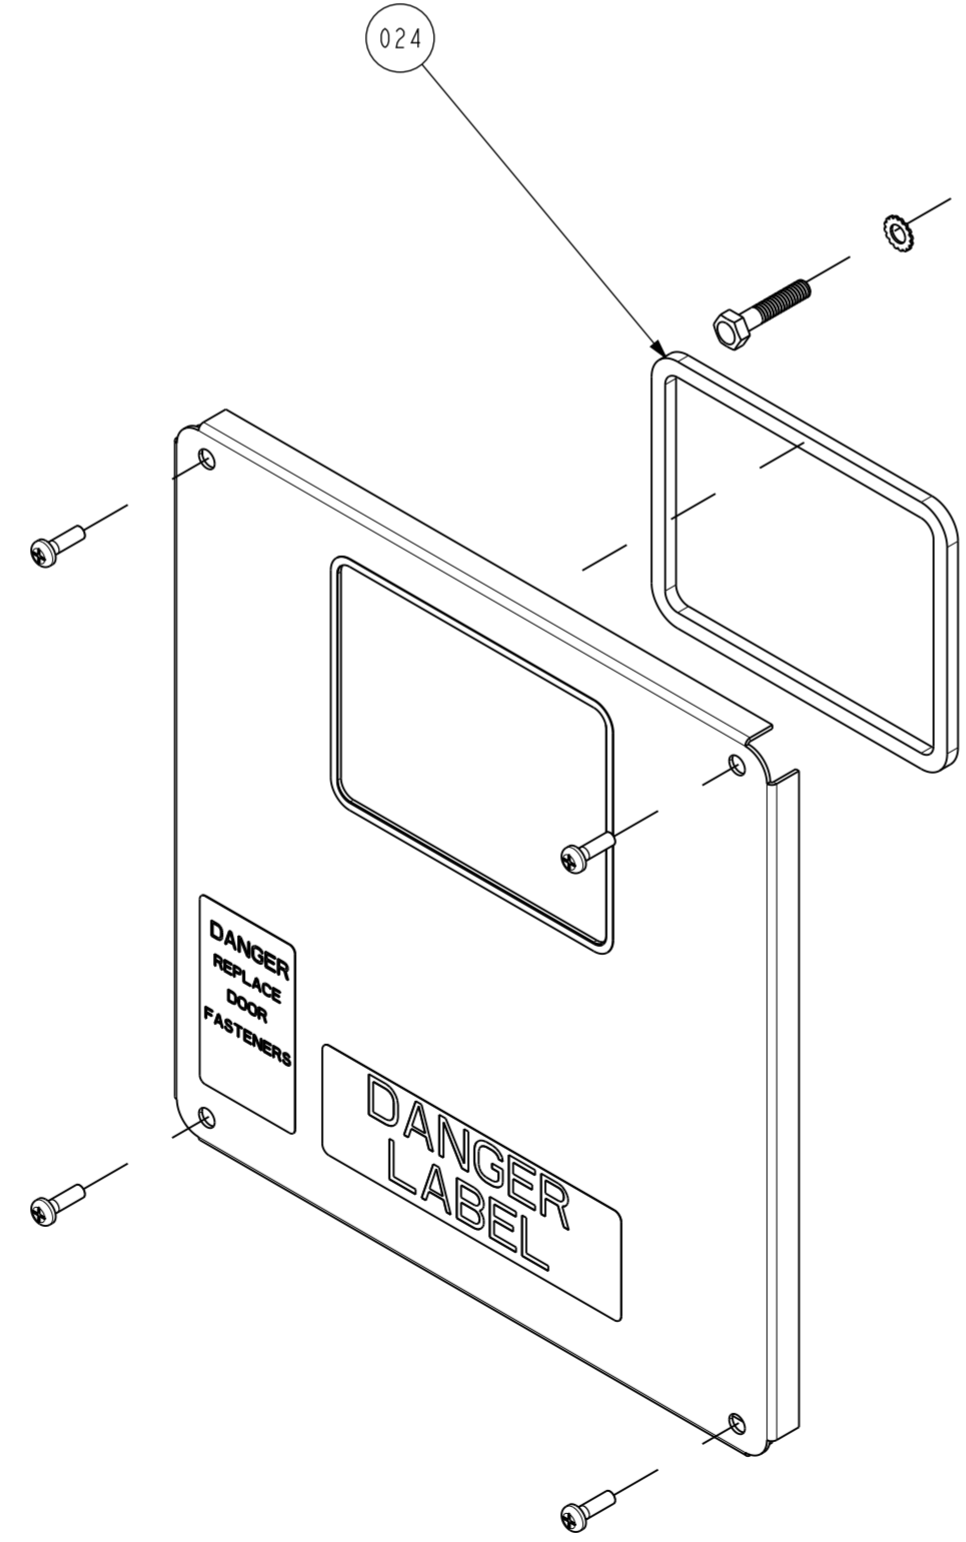

	Scale: 0.750	Tolerancing Standard :	Units of measure : IN
Schneider Electric	EMA 100KA - 240KA W/O OPTIONS		
	EMA 100KA - 240KA W/O OPTIONS ENCLOSURE LEVEL ASSY		
Number:	EAV8703002	Revision:	Sheet: 1/2
State: Released for Manufacturing		Printed on 2021/08/03	

COVER BACK VIEW
SCALE 0.500

016 017 015

SCALE 0.500

SCALE 0.400

	EMA 100KA - 240KA W/O OPTIONS	Revision:	Sheet:
	EMA 100KA - 240KA W/O OPTIONS ENCLOSURE LEVEL ASSY	00	2/2
Number: EAV8703002		State: Released for Manufacturing Printed on 2021/08/03	