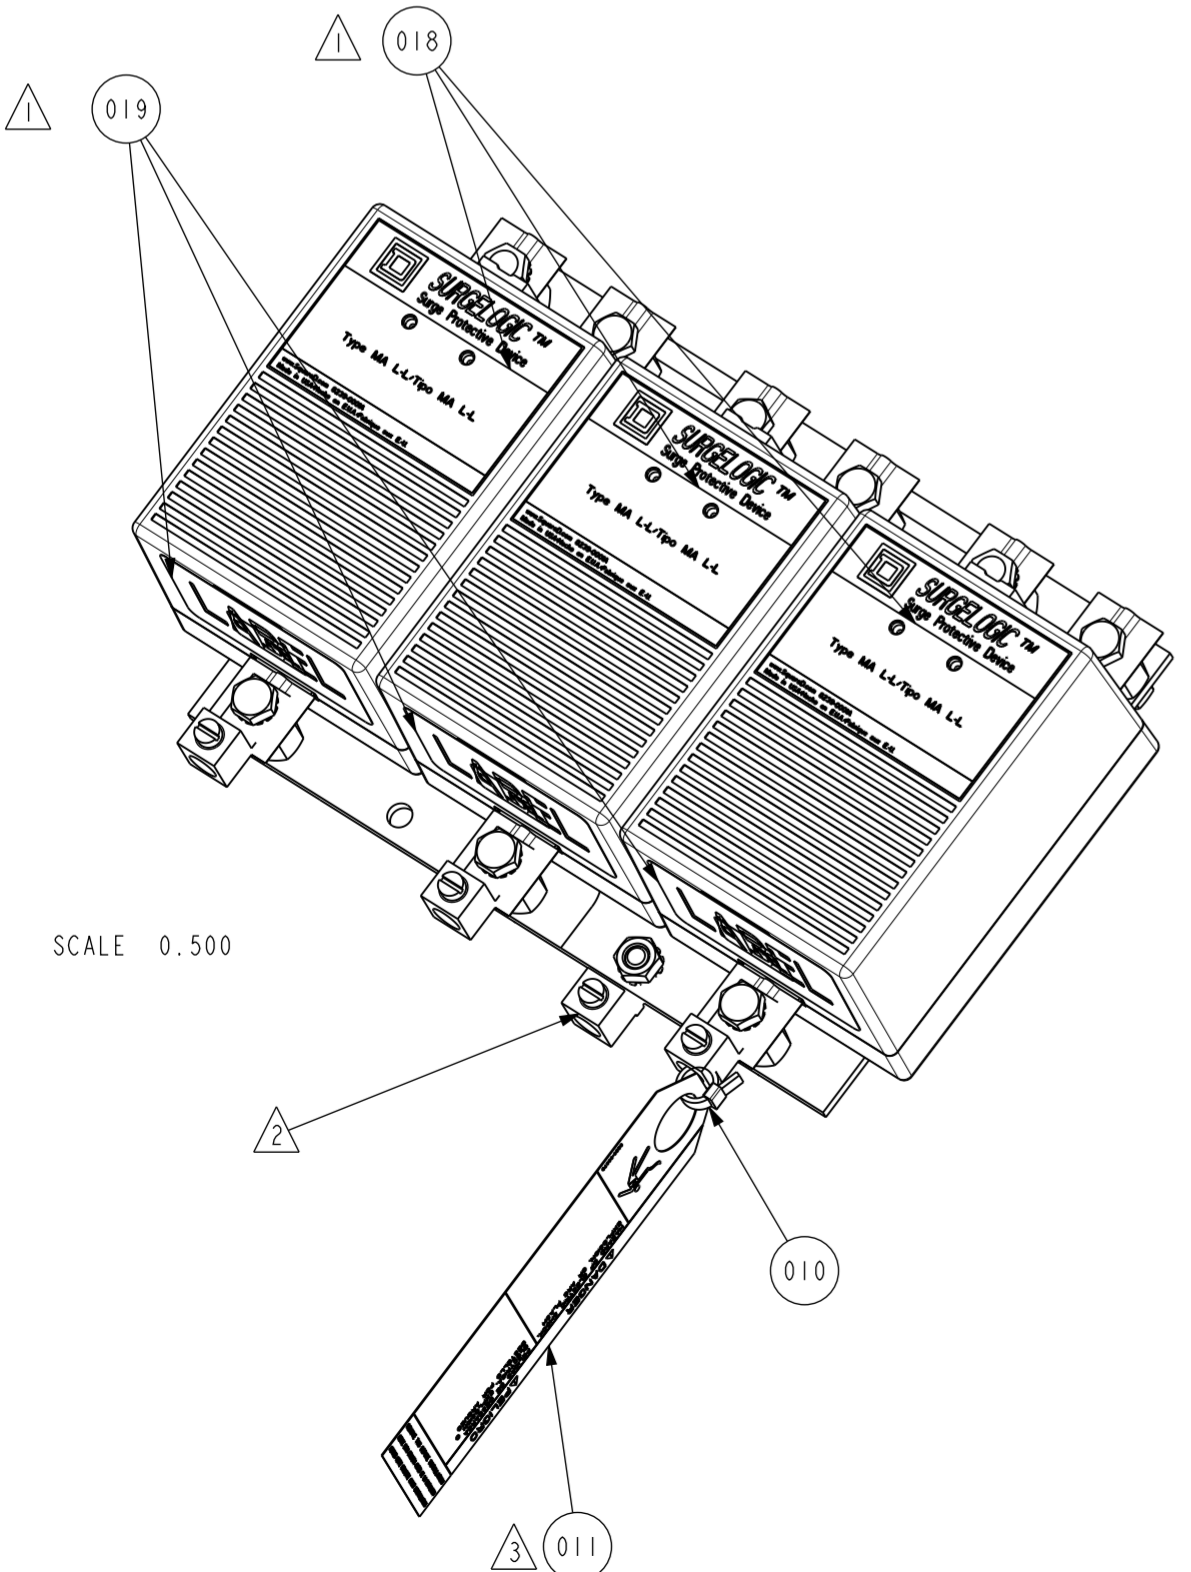

	Scale: 0.750	Tolerancing Standard :	Units of measure : IN
Schneider Electric	EMA 100KA - 240KA W/O OPTIONS		
	EMA 100KA - 240KA W/O OPTIONS ENCLOSURE LEVEL ASSY		
Number:	EAV8703002	Revision:	Sheet: 1/2
State: Released for Manufacturing		Printed on 2021/08/03	

COVER BACK VIEW
SCALE 0.500

016 017 015

SCALE 0.500

SCALE 0.400

	EMA 100KA - 240KA W/O OPTIONS	Revision:	Sheet:
	EMA 100KA - 240KA W/O OPTIONS ENCLOSURE LEVEL ASSY	00	2/2
Number: EAV8703002		State: Released for Manufacturing Printed on 2021/08/03	