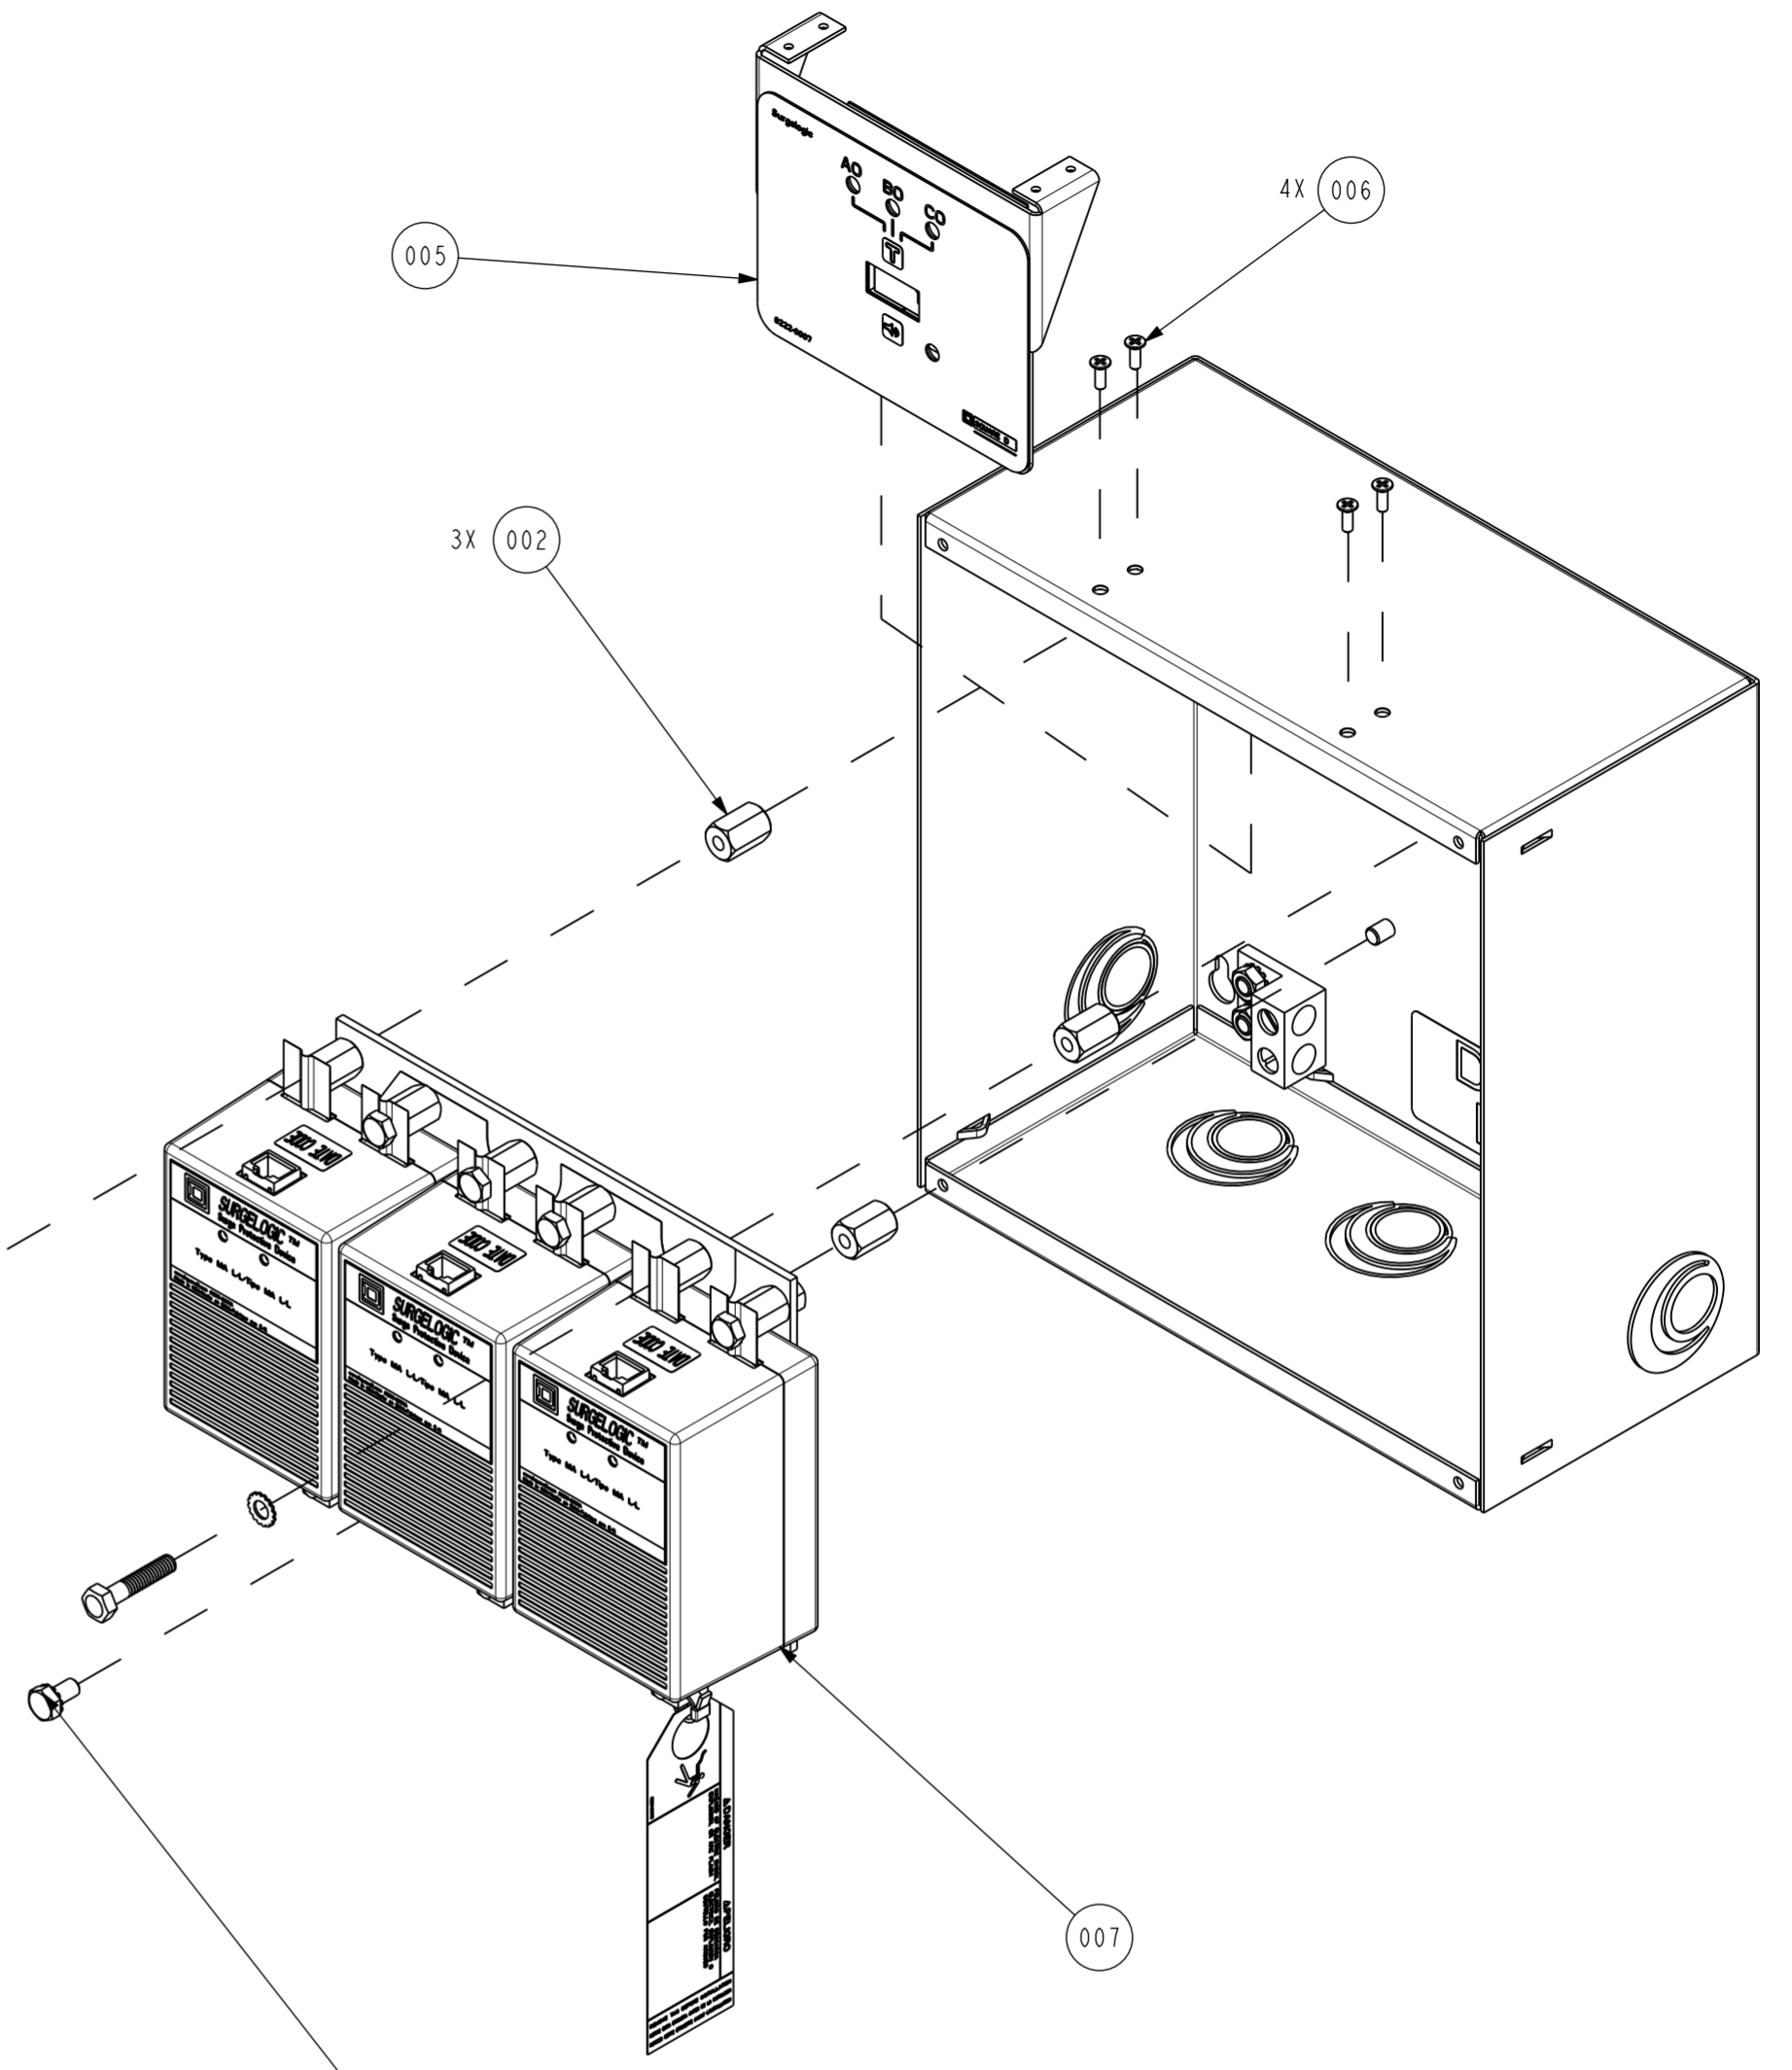

	Scale: 0.750	Tolerancing Standard :	Units of measure : IN
Schneider Electric	EMA 100KA - 240KA W/O OPTIONS		
	EMA 100KA - 240KA W/O OPTIONS ENCLOSURE LEVEL ASSY		
Number:	EAV8703002	Revision:	Sheet: 1/2
State: Released for Manufacturing		Printed on 2021/08/03	

COVER BACK VIEW
SCALE 0.500

016 017 015

SCALE 0.500

SCALE 0.400

	EMA 100KA - 240KA W/O OPTIONS	Revision:	Sheet:
	EMA 100KA - 240KA W/O OPTIONS ENCLOSURE LEVEL ASSY	00	2/2
Number: EAV8703002		State: Released for Manufacturing Printed on 2021/08/03	