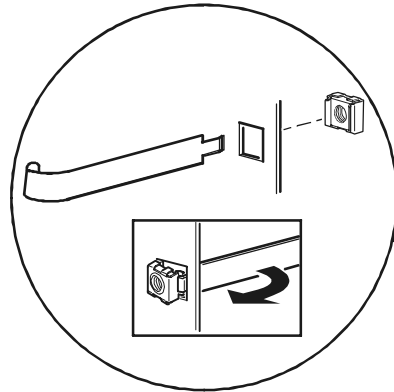

NetShelter[®] VX Airflow Control Panel Installation—AR8394BLK

4

2

12

12

12

1

inst067a