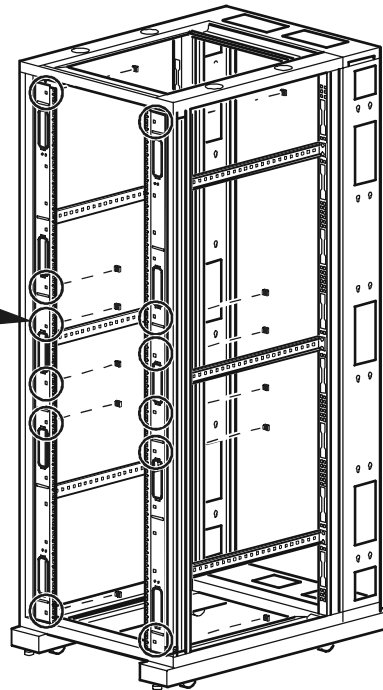

NetShelter[®] VX Airflow Control Panel Installation—AR8394BLK

4

2

12

12

12

1

inst067a