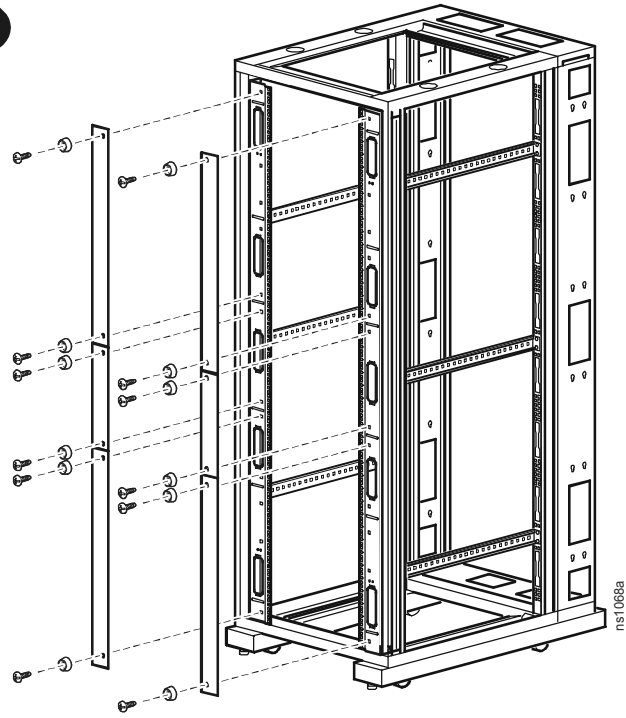

2

990-2762

09/2005