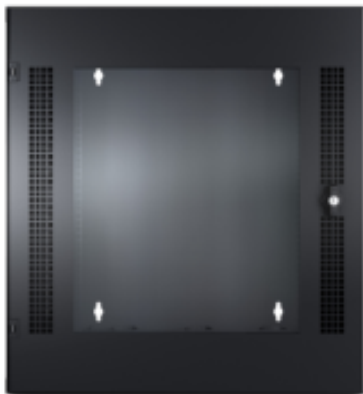

AR100

NetShelter WX 13U c/Orifício Roscado, Porta Dianteira Vidrada em Guia de Montagem Vertical, em Preto

Visão geral

Apresentação	Ideal for retail, healthcare, and educational facilities, the wall rack offers an efficient solution for deploying server and networking equipment for edge computing applications. For areas with limited floor space. Designed to house your server, as well as network solutions such as network switches and patch panels. Rack hinges at the rear allowing for access to the back of the rack during installation and setup or while undergoing maintenance. The door is reversible allowing for the door to open direction desired to avoid interference with its surroundings. Optional 120V fan tray top-mounted and caster kit. Several APC Smart-UPS models low-profile provide easy UPS integration and mounting. 13U Wall mount cabinet, 19 inches maximum mounting depth, 200lb weight-capacity, 19" rack width, ships fully assembled, glass door, 5 year APC warranty.
Prazo de entrega	Normalmente em stock

Geral

Equipamento fornecido	Tecla(S) Manual do utilizador Guia de montagem de parede
-----------------------	--

Físico

Cor	Preto
Profundidade	63,1 Cm
Altura	66,3 Cm
Profundidade de montagem máxima	48,26 Cm
Marking	16 gauge EIA mounting rail 16 gauge porta da frente 16 gauge post 13 gauge rear door 18 gauge roof 18 gauge side panels
Peso net	42,73 Kg
Número de unidade de bastidor	13U
Rack width	19"
Carga admissível permanente	90,72 Kg estático
Largura	58,4 Cm