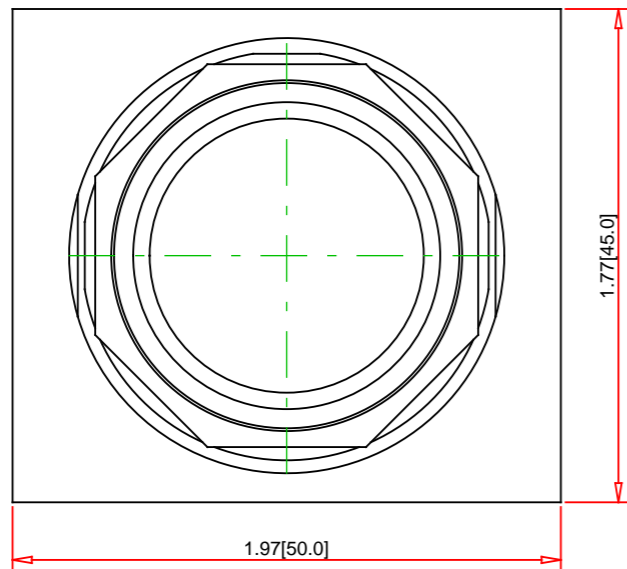

Panel Thickness E dim. inches (mm)	Number of Gasket
1/16 (1.6)	4
1/8 (3.2)	3
3/16 (4.8)	2
1/4 (6.4)	1

Note:
- Drawings Not To Scale
- Drawings Subject to Change Without Notice
- Dimensions are inches next to [Millimeters]

Specification:

Description: 30mm Joy Stick
Ring Nut Material: Chromium Plated Zinc
Operator Type: Joy Stick
Operator Action: Maintained (Up, Down, Center)
Button Type: n/a
Guard Type: Extended Guard (Metal)
Button/Cap Color: n/a
Lens Type: not applicable
Lens Color: not applicable
Knob Type: without Latch
Knob Color: Chrome
Number of Positions: 3