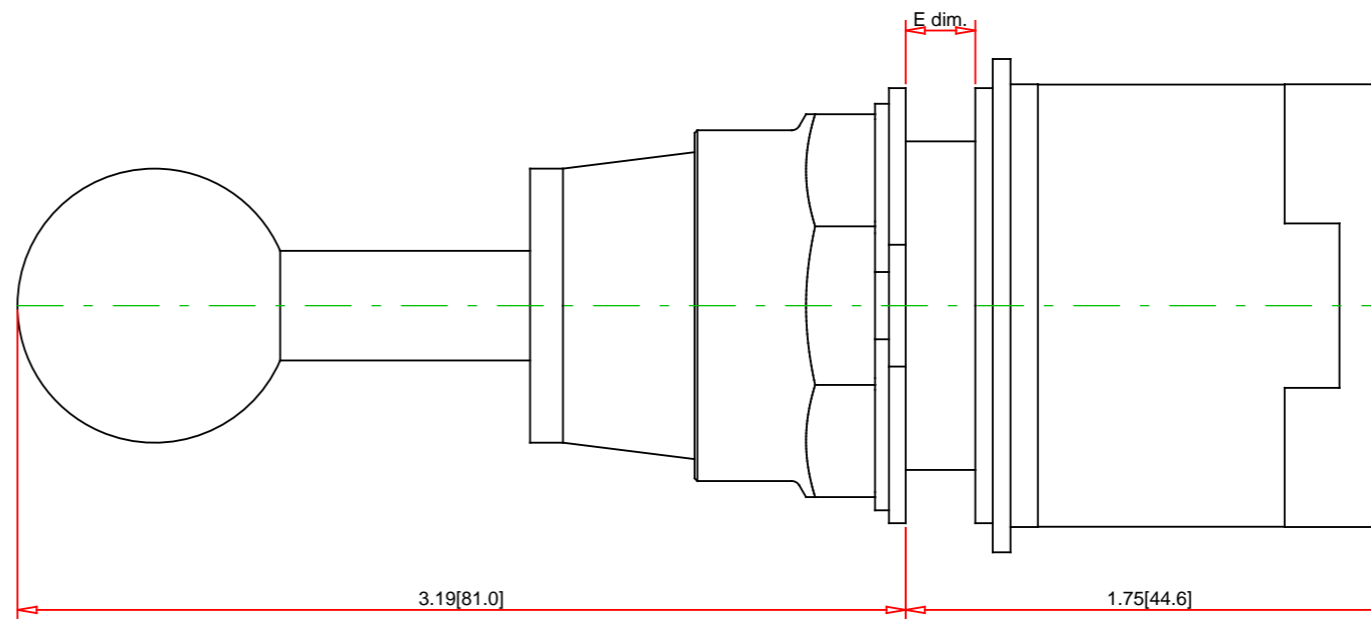

Panel Thickness E dim. inches (mm)	Number of Gasket
1/16 (1.6)	4
1/8 (3.2)	3
3/16 (4.8)	2
1/4 (6.4)	1

Note:
- Drawings Not To Scale
- Drawings Subject to Change Without Notice
- Dimensions are inches next to [Millimeters]

UL File: E78403 CCN NKCR
CSA File: LR24590 Class 3211-03
CE Marked: Yes
RoHS: Yes
NEMA / IP Rating: NEMA 1/2/3/3R/4/6/12/13 Water tight, Dust tight and Oil tight (Indoor/Outdoor), IP66
Key Number: n/a
Key Removal: n/a
Light Module Supply Voltage: not applicable
Light Module Type: not applicable
Number of Operators: 1

Specification:

Description: 30mm Joy Stick
Ring Nut Material: Chromium Plated Zinc
Operator Type: Joy Stick
Operator Action: Maintained (Up, Down, Center)
Button Type: n/a
Guard Type: Extended Guard (Metal)
Button/Cap Color: n/a
Lens Type: not applicable
Lens Color: not applicable
Knob Type: without Latch
Knob Color: Chrome
Number of Positions: 3